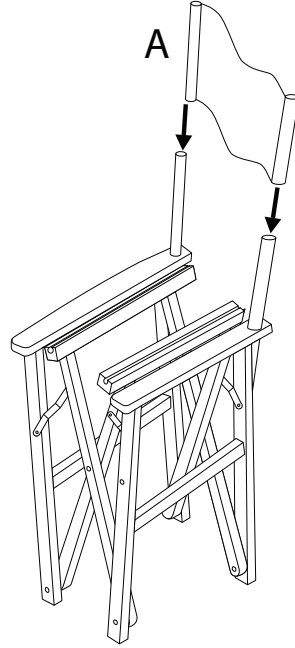

Diagram illustrating assembly instructions and safety warnings:

- Top Warning:** A crossed-out power drill icon indicates that a power drill should not be used for assembly. To the right is a warning triangle with an exclamation mark.
- Time:** A clock icon indicates an estimated assembly time of **10'** (10 minutes).
- Bottom Warning:** A crossed-out icon of a wooden block being cut by a saw indicates that the wood should not be cut. To the right is a warning triangle with an exclamation mark.
- Person:** An icon of a person indicates that **1** person is required for assembly.

**A**

**B**

**A**

**x 1**

**B**

**x 1**

1

2