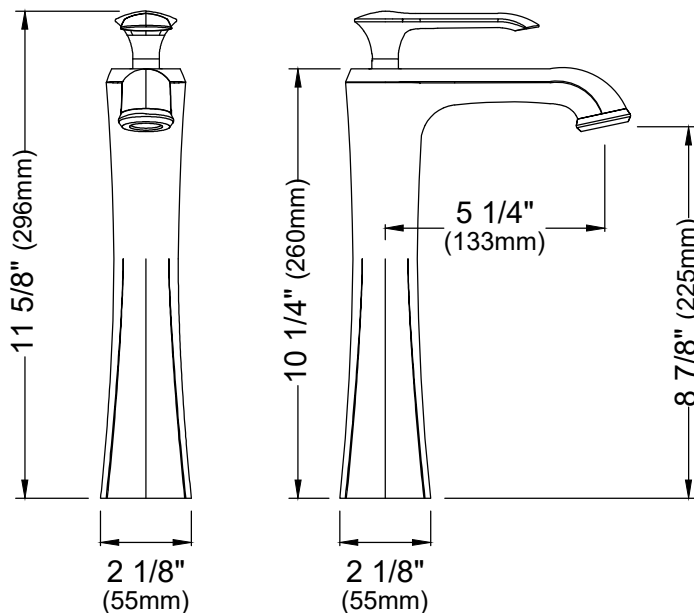

Listing and certifications:
cUPC, ASME A112.18.1/CSA B125.1
ADA compliant

Limited Lifetime Warranty

We reserve the right to update product specifications without notice. Please visit karran.com for the most current specification sheets. All dimensions are accurate to 1/4". REV 12-2025