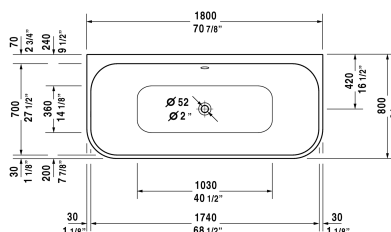

Happy D.2 Bathtub # 70031800000090

< 70 7/8" Inch >

Bathtub	Dimension	Weight	Order number
back-to-wall, with two backrest slopes, with integrated acrylic panel and support frame, cUPC listed, sanitary acrylic			
Colors			
00 White			
Variant			
Base tub	70 7/8" x 31 1/2" Inch	149.9 lb	70031800000090
Infobox	Please note that the integrated panel has a slight angle due to the production process		
Suitable products			
Tile flange ,			790112
Cable-driven waste and overflow ,			790219
Stereo transducers (speakers) for bathtubs ,			791818
Headrest for Happy D.2, Paiova 5, material: polyurethane, White,			790009
Drop-in drain (PVC), für alle Vorwand, Eckversionen und freistehenden Badewannen,			791281
Drop-in drain (ABS), für alle Vorwand, Eckversionen und freistehenden Badewannen,			791282

All drawings contain the necessary measurements which are subject to standard tolerances. They are stated in inch & mm and are non-binding. Exact measurements, in particular for customized installation scenarios, can only be taken from the finished ceramic piece.