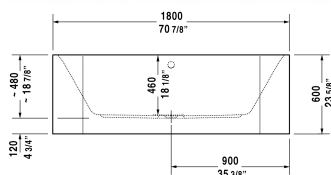

Happy D.2 Bathtub # 70031800000090

< 70 7/8" Inch >

Bathtub	Dimension	Weight	Order number
back-to-wall, with two backrest slopes, with integrated acrylic panel and support frame, cUPC listed, sanitary acrylic			
Colors			
00 White			
Variant			
Base tub	70 7/8" x 31 1/2" Inch	149.9 lb	70031800000090
Infobox	Please note that the integrated panel has a slight angle due to the production process		
Suitable products			
Tile flange ,			790112
Cable-driven waste and overflow ,			790219
Stereo transducers (speakers) for bathtubs ,			791818
Headrest for Happy D.2, Paiova 5, material: polyurethane, White,			790009
Drop-in drain (PVC), für alle Vorwand, Eckversionen und freistehenden Badewannen,			791281
Drop-in drain (ABS), für alle Vorwand, Eckversionen und freistehenden Badewannen,			791282

All drawings contain the necessary measurements which are subject to standard tolerances. They are stated in inch & mm and are non-binding. Exact measurements, in particular for customized installation scenarios, can only be taken from the finished ceramic piece.