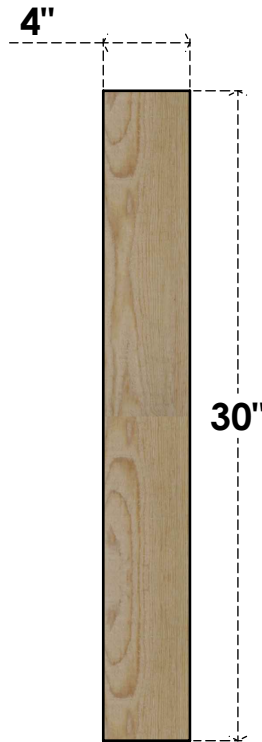

BRC04X30X30TRA00RDF

4"W X 30"D X 30"H TRADITIONAL ROUGH SAWN BRACE, DOUGLAS FIR

SIDE

FRONT

EKENA MILLWORK
2300 WEST MAIN ST.
CLARKSVILLE, TX 75426
TOLL FREE: 866-607-0453
WWW.EKENAMILLWORK.COM

NOTES

1. INSTALLATION TO BE COMPLETED IN ACCORDANCE WITH MANUFACTURER'S SPECIFICATIONS.
2. DRAWING MAY NOT BE TO SCALE
3. THIS DRAWING IS INTENDED FOR DESIGN AND PLANNING PURPOSES ONLY.
4. ALL INFORMATION CONTAINED HEREIN WAS CURRENT AT THE TIME OF DEVELOPMENT BUT MUST BE REVIEWED AND APPROVED BY THE PRODUCT MANUFACTURER TO BE CONSIDERED ACCURATE.
5. PRODUCTS ARE NOT KILN DRIED. THIS ITEM IS UNIQUE AND WILL CONTAIN THE NATURAL VARIATIONS THAT THE WOOD SPECIES OFFERS. THIS MAY RESULT IN VARIATIONS UP TO 1/4"