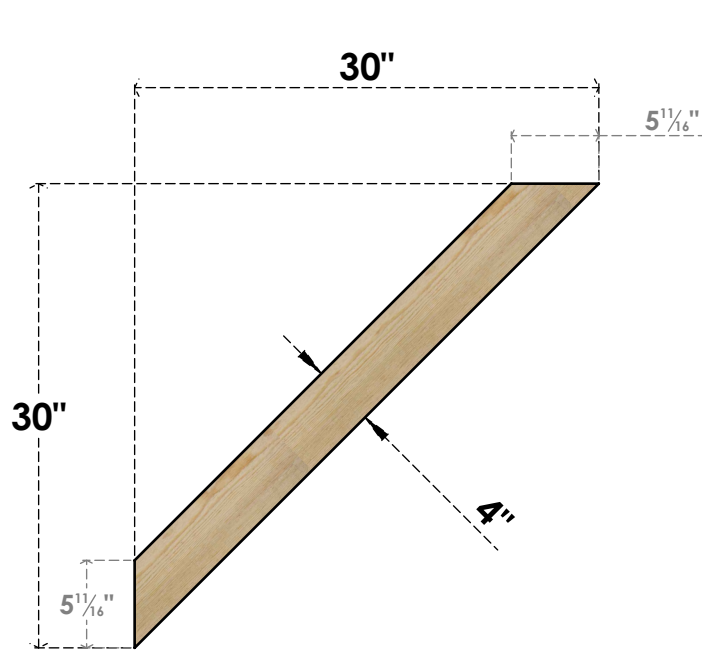

BRC04X30X30TRA00RDF

4"W X 30"D X 30"H TRADITIONAL ROUGH SAWN BRACE, DOUGLAS FIR

SIDE

FRONT

EKENA MILLWORK
2300 WEST MAIN ST.
CLARKSVILLE, TX 75426
TOLL FREE: 866-607-0453
WWW.EKENAMILLWORK.COM

NOTES

1. INSTALLATION TO BE COMPLETED IN ACCORDANCE WITH MANUFACTURER'S SPECIFICATIONS.
2. DRAWING MAY NOT BE TO SCALE
3. THIS DRAWING IS INTENDED FOR DESIGN AND PLANNING PURPOSES ONLY.
4. ALL INFORMATION CONTAINED HEREIN WAS CURRENT AT THE TIME OF DEVELOPMENT BUT MUST BE REVIEWED AND APPROVED BY THE PRODUCT MANUFACTURER TO BE CONSIDERED ACCURATE.
5. PRODUCTS ARE NOT KILN DRIED. THIS ITEM IS UNIQUE AND WILL CONTAIN THE NATURAL VARIATIONS THAT THE WOOD SPECIES OFFERS. THIS MAY RESULT IN VARIATIONS UP TO 1/4"