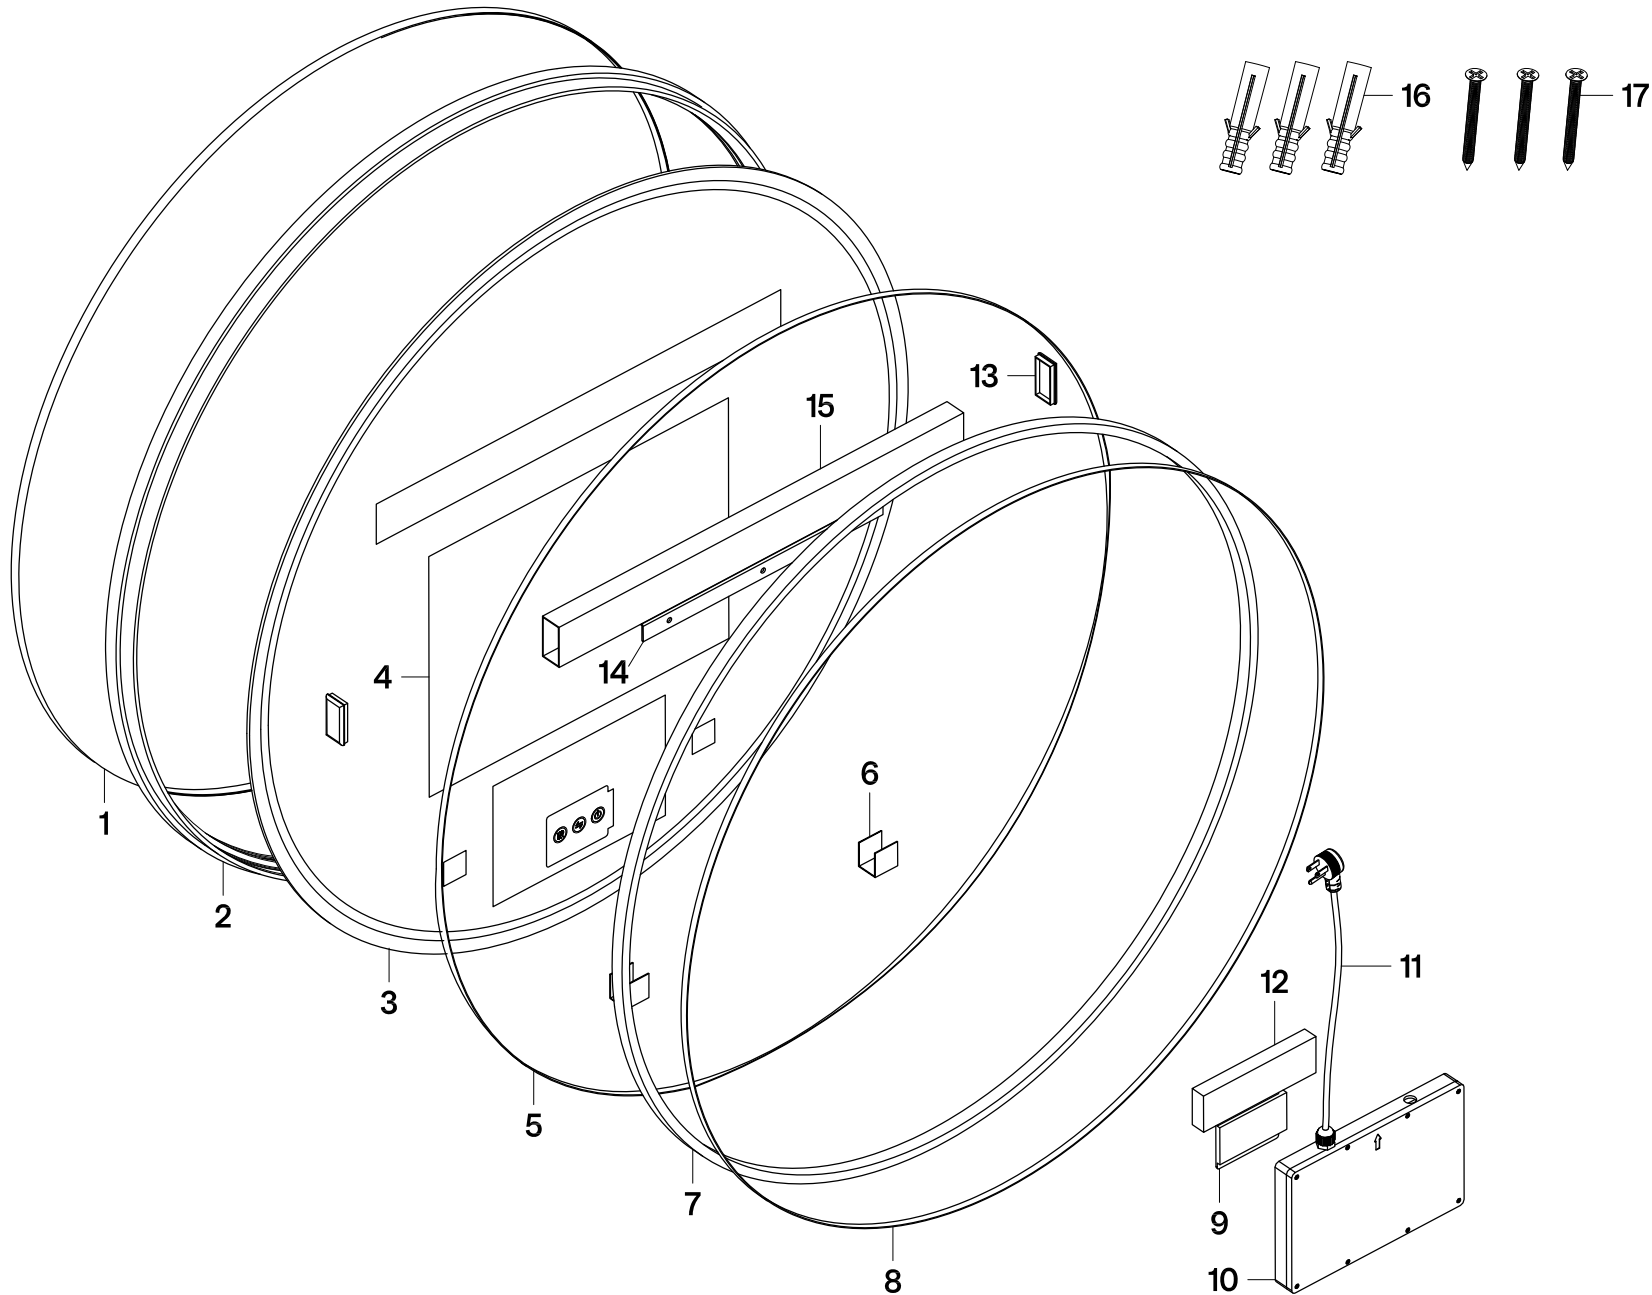

# MR1013636

36" Round LED Mirror with Touch Switch, Color Temp Changing, Frontlit and Backlit, Defogger

Part #	QTY
1.	1
2.	1
3.	1
4.	1
5.	1
6.	2
7.	1
8.	1
9.	1
10.	1
11.	1
12.	1
13.	2
14.	1
15.	1
16.	3
17.	3