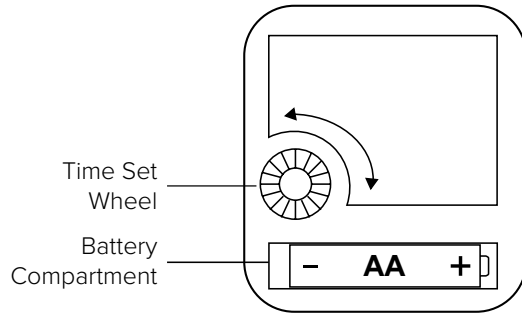

Made in China - Printed in China

11.73 Inch Tahoe Wall Clock

Model: 404-3630A
DC: 082320

Power Up

1. Insert 1 fresh AA, LR6 1.5 volt alkaline battery according to the polarity markings. The battery is a snug fit.
2. Rotate the Time Set Wheel to set the time.
3. Mount on your wall and enjoy!