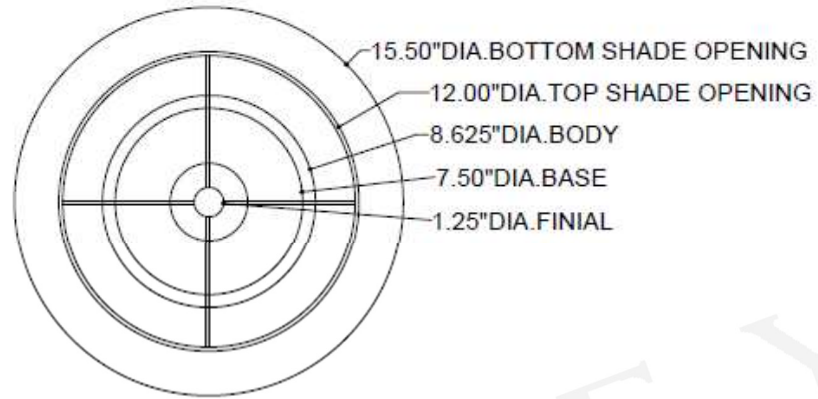

ITEM: 6000-1064

Overall Dimensions

Height: 33.25"

Diameter: 15.5"

TOP VIEW

FRONT VIEW