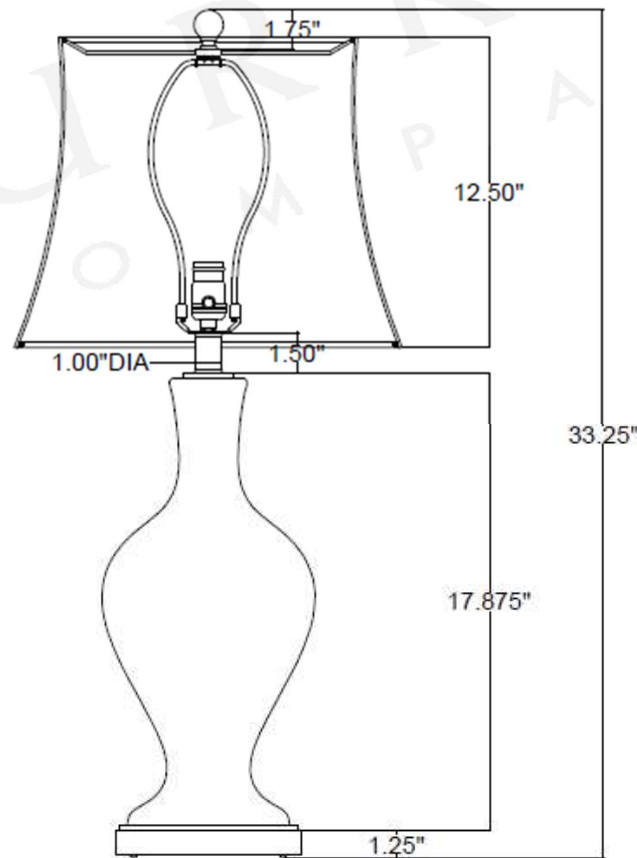

ITEM: 6000-1064

Overall Dimensions

Height: 33.25"

Diameter: 15.5"

TOP VIEW

FRONT VIEW