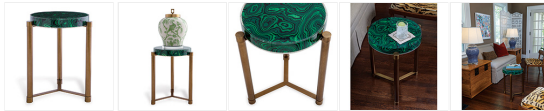

Products > Furniture > Tables & Chests

**Product Details/Options**

**Name:** Malachite Brass Accent Table

**SKU:** AFDS-398-03

**Size:** 24"H x 19" dia

**Price:**

Dramatic green malachite and burnished aged brass is featured on our tri-leg round accent table. Scaled as a lamp or drink table between two chairs, or as a single drink table in front of the sofa. This round table has so many functions. The malachite pattern is made from paper that is cast in the round acrylic and wood top. Accented with aged brass legs and feet.

Table ships KD with a very simple assembly. UPS shipping.

Measurements: 24"H x 19" diameter

Materials: mdf wood, acrylic, metal

**Item in stock!**

YOU MAY ALSO LIKE...