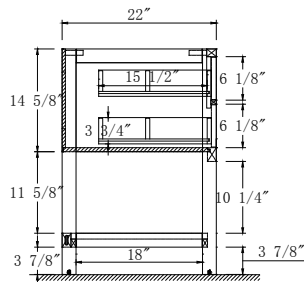

Dimensions

Front

Back

Side

Top

Features:

- Solid Wood & Hardwood Construction
- 4 Soft-close Drawers
- 1 Open Shelf
- Brushed nickel hardware
- Adjustable leg levelers
- cUPC Undermount Basin

Dimensions:

- 60"×22"×34.5" (With Top)
- 59 3/4"×22"×32.1/8" (Vanity Only)

Vanity Finish:

- White (W)
- Espresso (ES)
- Sapphire Gray (SG)

Countertop:

- Italian carrara white marble (CW)
- Kaffee Quartz (KQ)

Certification:

CARB P2

Countertop & Sink

Dimensions:

Countertop: 60"×22"×2.4"

Rectangle undermount basin: 20.1"×15.2"×7.5"