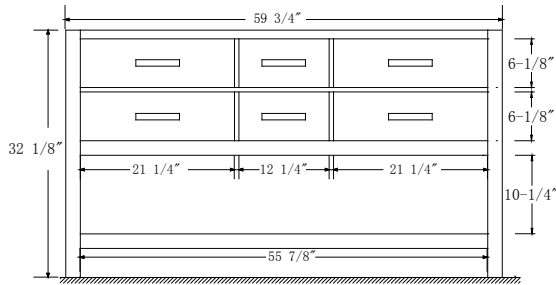

Dimensions

Front

Back

Side

Top

Features:

- Solid Wood & Hardwood Construction
- 4 Soft-close Drawers
- 1 Open Shelf
- Brushed nickel hardware
- Adjustable leg levelers
- cUPC Undermount Basin

Dimensions:

- 60"×22"×34.5" (With Top)
- 59 3/4"×22"×32.1/8" (Vanity Only)

Vanity Finish:

- White (W)
- Espresso (ES)
- Sapphire Gray (SG)

Countertop:

- Italian carrara white marble (CW)
- Kaffee Quartz (KQ)

Certification:

CARB P2

Countertop & Sink

Dimensions:

Countertop: 60"×22"×2.4"

Rectangle undermount basin: 20.1"×15.2"×7.5"