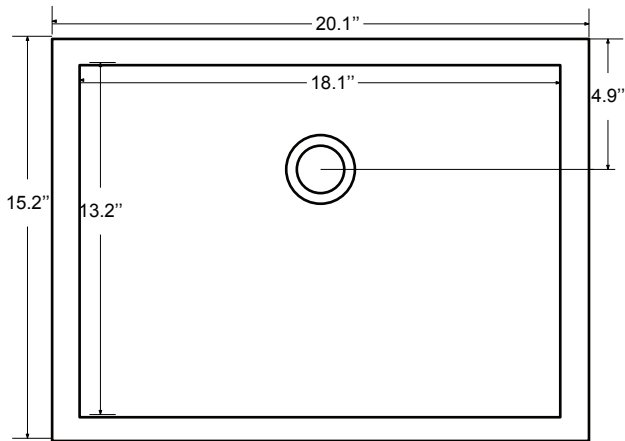

Dimensions

Front

Back

Side

Top

Features:

- Solid Wood & Hardwood Construction
- 4 Soft-close Drawers
- 1 Open Shelf
- Brushed nickel hardware
- Adjustable leg levelers
- cUPC Undermount Basin

Dimensions:

- 60"×22"×34.5" (With Top)
- 59 3/4"×22"×32.1/8" (Vanity Only)

Vanity Finish:

- White (W)
- Espresso (ES)
- Sapphire Gray (SG)

Countertop:

- Italian carrara white marble (CW)
- Kaffee Quartz (KQ)

Certification:

CARB P2

Countertop & Sink

Dimensions:

Countertop: 60"×22"×2.4"

Rectangle undermount basin: 20.1"×15.2"×7.5"