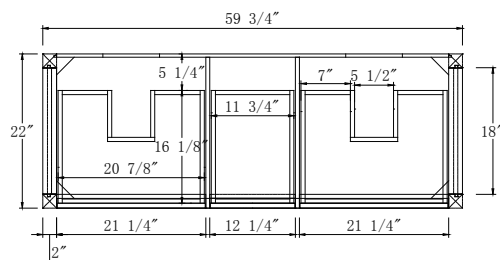

Dimensions

Front

Back

Side

Top

Features:

- Solid Wood & Hardwood Construction
- 4 Soft-close Drawers
- 1 Open Shelf
- Brushed nickel hardware
- Adjustable leg levelers
- cUPC Undermount Basin

Dimensions:

- 60"×22"×34.5" (With Top)
- 59 3/4"×22"×32.1/8" (Vanity Only)

Vanity Finish:

- White (W)
- Espresso (ES)
- Sapphire Gray (SG)

Countertop:

- Italian carrara white marble (CW)
- Kaffee Quartz (KQ)

Certification:

CARB P2

Countertop & Sink

Dimensions:

Countertop: 60"×22"×2.4"

Rectangle undermount basin: 20.1"×15.2"×7.5"