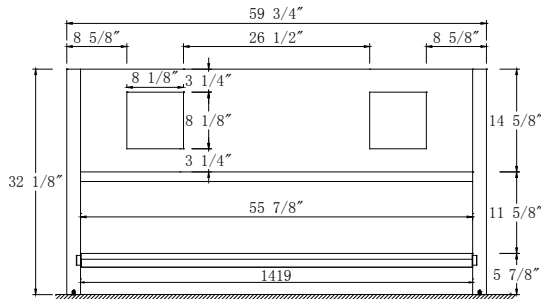

Dimensions

Front

Back

Side

Top

Features:

- Solid Wood & Hardwood Construction
- 4 Soft-close Drawers
- 1 Open Shelf
- Brushed nickel hardware
- Adjustable leg levelers
- cUPC Undermount Basin

Dimensions:

- 60"×22"×34.5" (With Top)
- 59 3/4"×22"×32.1/8" (Vanity Only)

Vanity Finish:

- White (W)
- Espresso (ES)
- Sapphire Gray (SG)

Countertop:

- Italian carrara white marble (CW)
- Kaffee Quartz (KQ)

Certification:

CARB P2

Countertop & Sink

Dimensions:

Countertop: 60"×22"×2.4"

Rectangle undermount basin: 20.1"×15.2"×7.5"