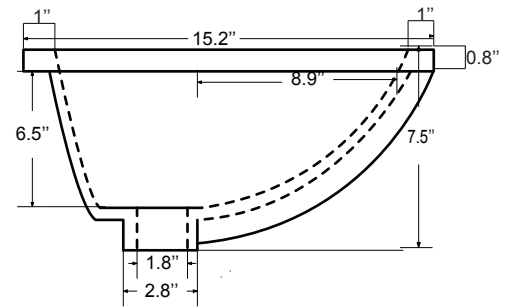

Dimensions

Front

Back

Side

Top

Features:

- Solid Wood & Hardwood Construction
- 4 Soft-close Drawers
- 1 Open Shelf
- Brushed nickel hardware
- Adjustable leg levelers
- cUPC Undermount Basin

Dimensions:

- 60"×22"×34.5" (With Top)
- 59 3/4"×22"×32.1/8" (Vanity Only)

Vanity Finish:

- White (W)
- Espresso (ES)
- Sapphire Gray (SG)

Countertop:

- Italian carrara white marble (CW)
- Kaffee Quartz (KQ)

Certification:

CARB P2

Countertop & Sink

Dimensions:

Countertop: 60"×22"×2.4"

Rectangle undermount basin: 20.1"×15.2"×7.5"