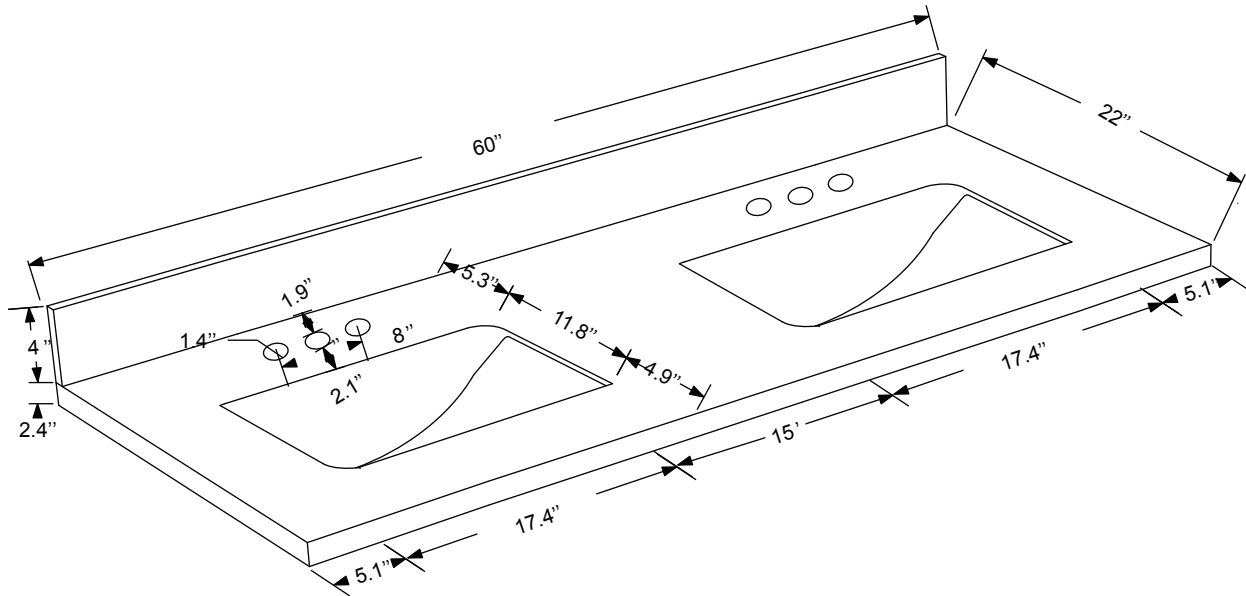

Dimensions

Front

Back

Side

Top

Features:

- Solid Wood & Hardwood Construction
- 4 Soft-close Drawers
- 1 Open Shelf
- Brushed nickel hardware
- Adjustable leg levelers
- cUPC Undermount Basin

Dimensions:

- 60"×22"×34.5" (With Top)
- 59 3/4"×22"×32.1/8" (Vanity Only)

Vanity Finish:

- White (W)
- Espresso (ES)
- Sapphire Gray (SG)

Countertop:

- Italian carrara white marble (CW)
- Kaffee Quartz (KQ)

Certification:

CARB P2

Countertop & Sink

Dimensions:

Countertop: 60"×22"×2.4"

Rectangle undermount basin: 20.1"×15.2"×7.5"