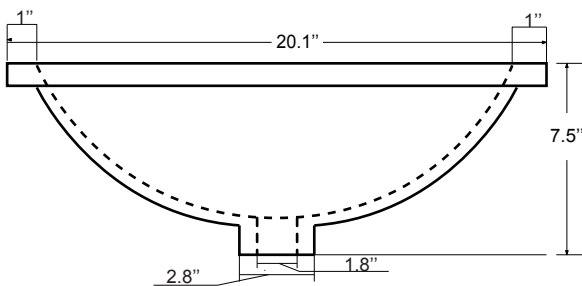

Dimensions

Front

Back

Side

Top

Features:

- Solid Wood & Hardwood Construction
- 4 Soft-close Drawers
- 1 Open Shelf
- Brushed nickel hardware
- Adjustable leg levelers
- cUPC Undermount Basin

Dimensions:

- 60"×22"×34.5" (With Top)
- 59 3/4"×22"×32.1/8" (Vanity Only)

Vanity Finish:

- White (W)
- Espresso (ES)
- Sapphire Gray (SG)

Countertop:

- Italian carrara white marble (CW)
- Kaffee Quartz (KQ)

Certification:

CARB P2

Countertop & Sink

Dimensions:

Countertop: 60"×22"×2.4"

Rectangle undermount basin: 20.1"×15.2"×7.5"