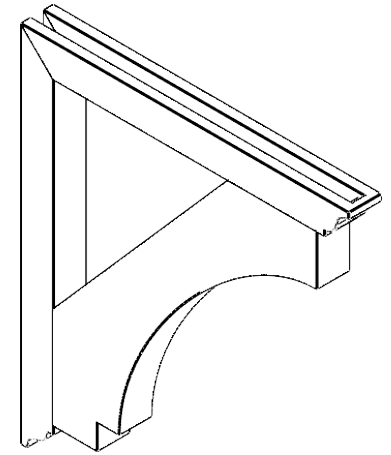

ITEM NUMBER: BKTUROS035X035X36000X40000X035X035X035IMP00RCPR

3 1/2"W X 36"D X 40"H X 3 1/2"T IMPERIAL ROUGH CEDAR WOODGRAIN OPEN BRACKET, TRADITIONAL TOP AND BACK, 3 1/2"W SOLID BRACE, PRIMED TAN

SIDE PROFILE

FRONT PROFILE

ISOMETRIC

GENERATED DATE : 06/18/2023

EKENA MILLWORK
2300 WEST MAIN ST.
CLARKSVILLE, TX 75426
TOLL FREE: 866-607-0453
WWW.EKENAMILLWORK.COM

NOTES

1. INSTALLATION TO BE COMPLETED IN ACCORDANCE WITH MANUFACTURER'S SPECIFICATIONS.
2. DRAWING MAY NOT BE TO SCALE
3. THIS DRAWING IS INTENDED FOR DESIGN AND PLANNING PURPOSES ONLY.
4. ALL INFORMATION CONTAINED HEREIN WAS CURRENT AT THE TIME OF DEVELOPMENT BUT MUST BE REVIEWED AND APPROVED BY THE PRODUCT MANUFACTURER TO BE CONSIDERED ACCURATE.
5. TIMBERTHANE ARCHITECTURAL PRODUCTS ARE MADE FROM HIGH DENSITY URETHANE AND COME FACTORY PRIMED