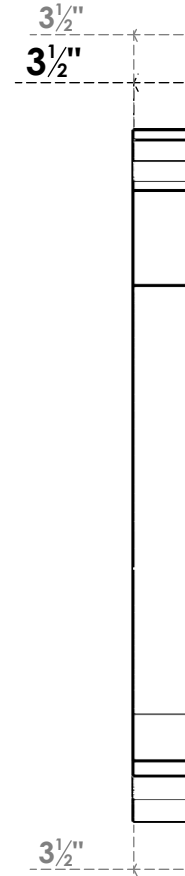

ITEM NUMBER: BKTUROS035X035X36000X40000X035X035X035IMP00RCPR

3 1/2"W X 36"D X 40"H X 3 1/2"T IMPERIAL ROUGH CEDAR WOODGRAIN OPEN BRACKET, TRADITIONAL TOP AND BACK, 3 1/2"W SOLID BRACE, PRIMED TAN

SIDE PROFILE

FRONT PROFILE

ISOMETRIC

GENERATED DATE : 06/18/2023

EKENA MILLWORK
2300 WEST MAIN ST.
CLARKSVILLE, TX 75426
TOLL FREE: 866-607-0453
WWW.EKENAMILLWORK.COM

NOTES

1. INSTALLATION TO BE COMPLETED IN ACCORDANCE WITH MANUFACTURER'S SPECIFICATIONS.
2. DRAWING MAY NOT BE TO SCALE
3. THIS DRAWING IS INTENDED FOR DESIGN AND PLANNING PURPOSES ONLY.
4. ALL INFORMATION CONTAINED HEREIN WAS CURRENT AT THE TIME OF DEVELOPMENT BUT MUST BE REVIEWED AND APPROVED BY THE PRODUCT MANUFACTURER TO BE CONSIDERED ACCURATE.
5. TIMBERTHANE ARCHITECTURAL PRODUCTS ARE MADE FROM HIGH DENSITY URETHANE AND COME FACTORY PRIMED