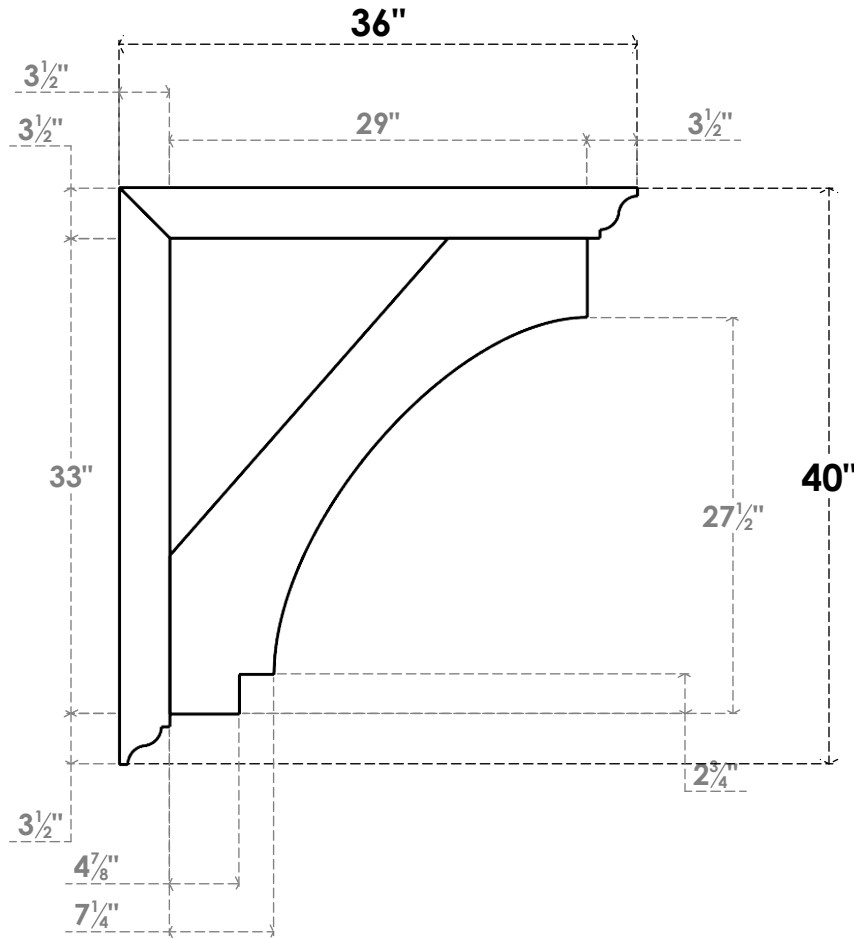

ITEM NUMBER: BKTUROS035X035X36000X40000X035X035X035IMP00RCPR

3 1/2"W X 36"D X 40"H X 3 1/2"T IMPERIAL ROUGH CEDAR WOODGRAIN OPEN BRACKET, TRADITIONAL TOP AND BACK, 3 1/2"W SOLID BRACE, PRIMED TAN

SIDE PROFILE

FRONT PROFILE

ISOMETRIC

GENERATED DATE : 06/18/2023

EKENA MILLWORK
2300 WEST MAIN ST.
CLARKSVILLE, TX 75426
TOLL FREE: 866-607-0453
WWW.EKENAMILLWORK.COM

NOTES

1. INSTALLATION TO BE COMPLETED IN ACCORDANCE WITH MANUFACTURER'S SPECIFICATIONS.
2. DRAWING MAY NOT BE TO SCALE
3. THIS DRAWING IS INTENDED FOR DESIGN AND PLANNING PURPOSES ONLY.
4. ALL INFORMATION CONTAINED HEREIN WAS CURRENT AT THE TIME OF DEVELOPMENT BUT MUST BE REVIEWED AND APPROVED BY THE PRODUCT MANUFACTURER TO BE CONSIDERED ACCURATE.
5. TIMBERTHANE ARCHITECTURAL PRODUCTS ARE MADE FROM HIGH DENSITY URETHANE AND COME FACTORY PRIMED