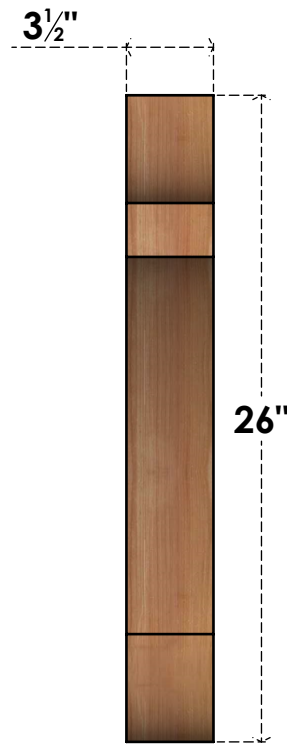

BRC04X26X26OLY00SWR

3 1/2"W X 26"D X 26"H OLYMPIC SMOOTH BRACE, WESTERN RED CEDAR

SIDE

FRONT

EKENA MILLWORK
 2300 WEST MAIN ST.
 CLARKSVILLE, TX 75426
 TOLL FREE: 866-607-0453
 WWW.EKENAMILLWORK.COM

NOTES

1. INSTALLATION TO BE COMPLETED IN ACCORDANCE WITH MANUFACTURER'S SPECIFICATIONS.
2. DRAWING MAY NOT BE TO SCALE
3. THIS DRAWING IS INTENDED FOR DESIGN AND PLANNING PURPOSES ONLY.
4. ALL INFORMATION CONTAINED HEREIN WAS CURRENT AT THE TIME OF DEVELOPMENT BUT MUST BE REVIEWED AND APPROVED BY THE PRODUCT MANUFACTURER TO BE CONSIDERED ACCURATE.
5. PRODUCTS ARE NOT KILN DRIED. THIS ITEM IS UNIQUE AND WILL CONTAIN THE NATURAL VARIATIONS THAT THE WOOD SPECIES OFFERS. THIS MAY RESULT IN VARIATIONS UP TO 1/4"