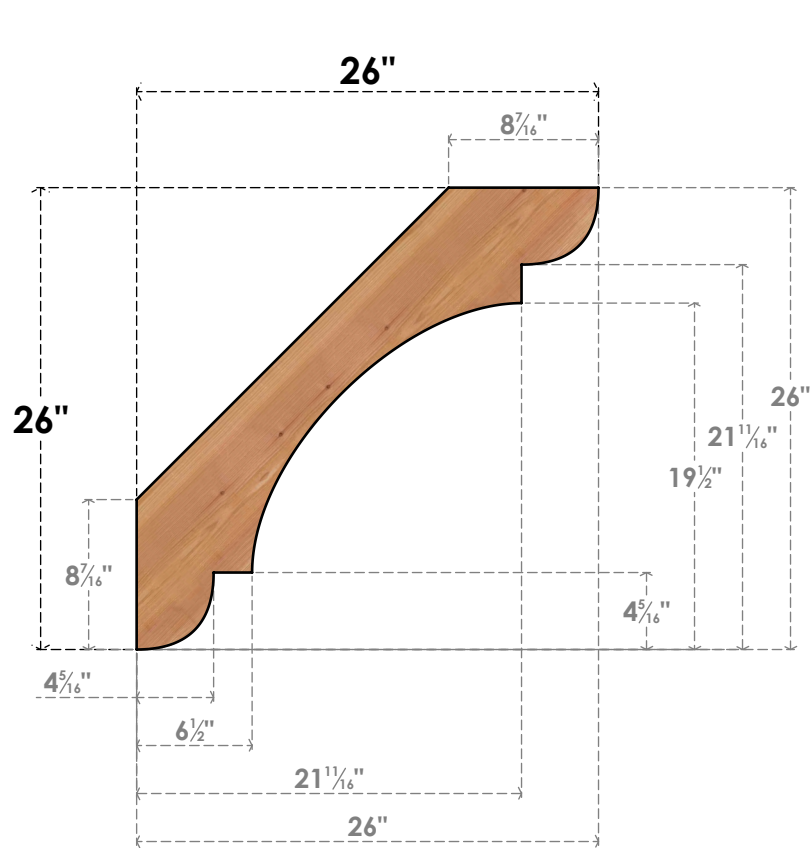

BRC04X26X26OLY00SWR

3 1/2"W X 26"D X 26"H OLYMPIC SMOOTH BRACE, WESTERN RED CEDAR

SIDE

FRONT

EKENA MILLWORK
 2300 WEST MAIN ST.
 CLARKSVILLE, TX 75426
 TOLL FREE: 866-607-0453
 WWW.EKENAMILLWORK.COM

NOTES

1. INSTALLATION TO BE COMPLETED IN ACCORDANCE WITH MANUFACTURER'S SPECIFICATIONS.
2. DRAWING MAY NOT BE TO SCALE
3. THIS DRAWING IS INTENDED FOR DESIGN AND PLANNING PURPOSES ONLY.
4. ALL INFORMATION CONTAINED HEREIN WAS CURRENT AT THE TIME OF DEVELOPMENT BUT MUST BE REVIEWED AND APPROVED BY THE PRODUCT MANUFACTURER TO BE CONSIDERED ACCURATE.
5. PRODUCTS ARE NOT KILN DRIED. THIS ITEM IS UNIQUE AND WILL CONTAIN THE NATURAL VARIATIONS THAT THE WOOD SPECIES OFFERS. THIS MAY RESULT IN VARIATIONS UP TO 1/4"