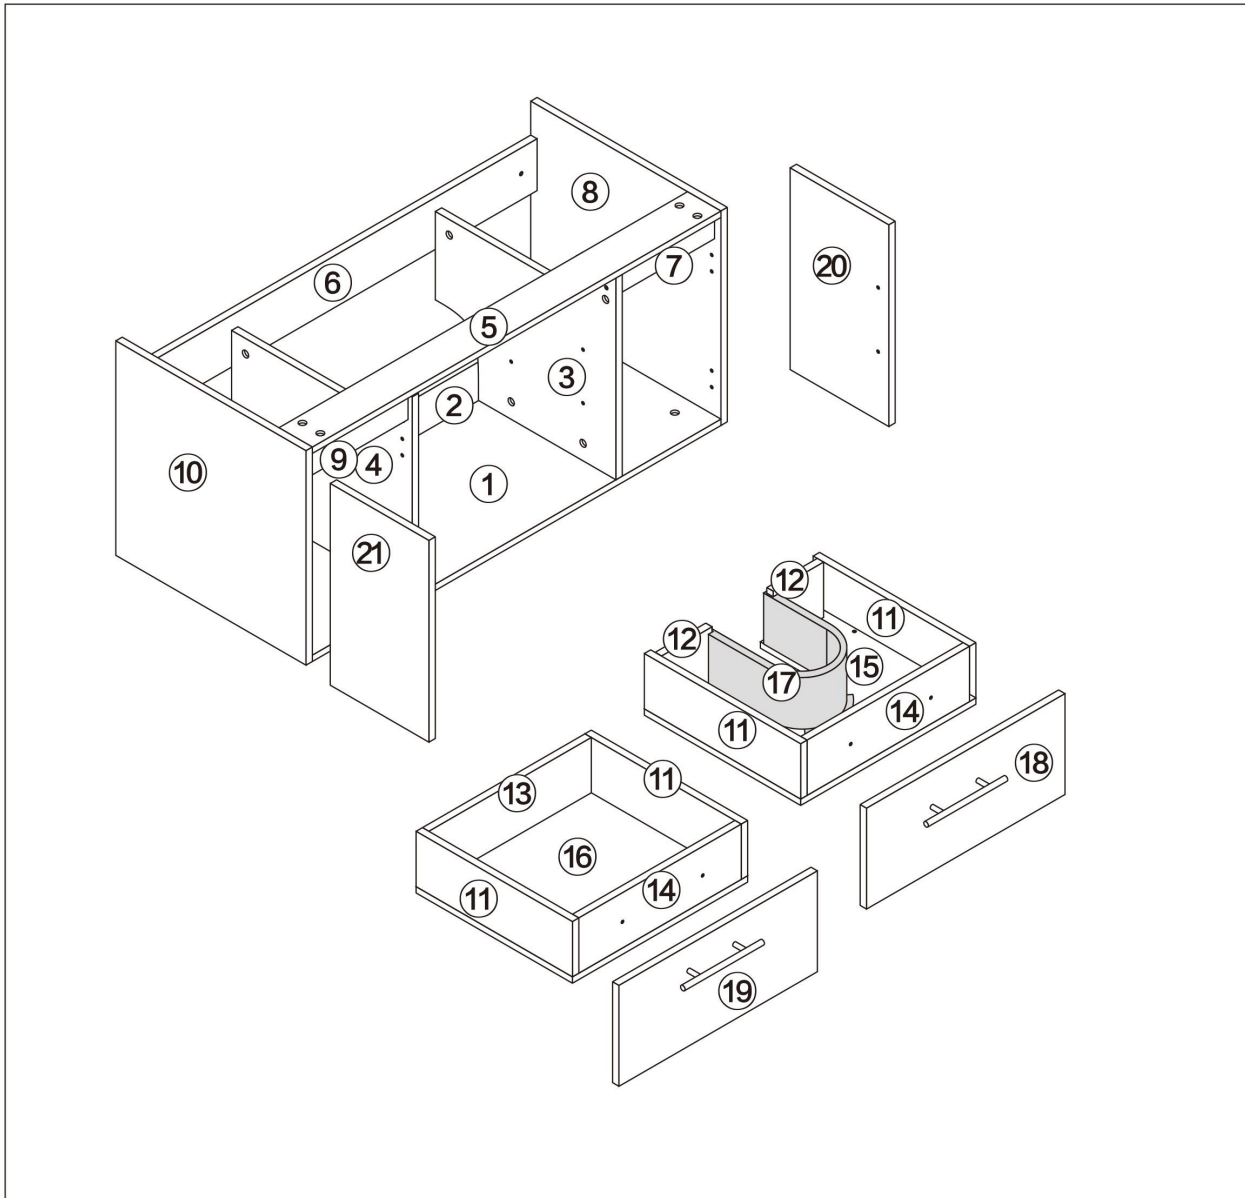

# Installation Instructions

## Bathroom cabinet

L1000\*W500\*H550mm

Notes: Don't tighten screws completely at first, just in case parts were assembled wrongly and need disassemble. Tighten screws at last when all parts are put together.