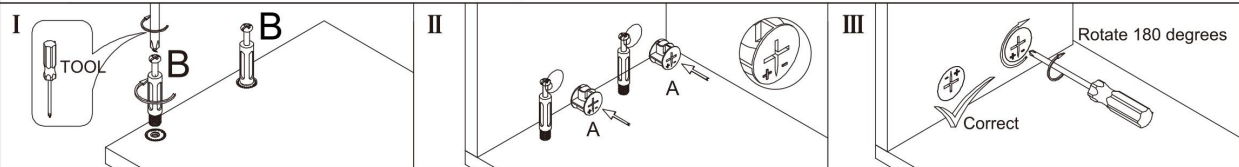

Disassembly and installation of accessories

A 34PCS 15*10mm	B 34PCS 6*28mm	C 75PCS 3.5*14mm	D 34PCS 3.5*35mm	E 4PCS Three-section Rail	F 4PCS 6*20mm	G 2PCS 	H 2PCS
I 4PCS 6*60mm	J 4PCS 	K 8PCS 4*18mm	L 4PCS 	M 4PCS 	O 72PCS 	 Tools Recommended