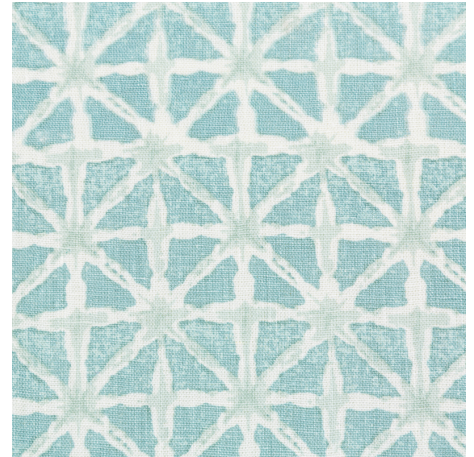

Sylvan Print - Aqua
SKU: 2020183.13.0

LEE JOFA

SKU: **2020183.13.0**

Repeat UOM: **in in (0 cm)**

Horizontal Repeat: **2.24 in (5.69 cm)**

Type: **Print**

Composition: **Linen - 100%**

Width: **54.33 in (138 cm)**

Vertical Repeat: **2.16 in (5.49 cm)**

Brand: **Lee Jofa**

End Use: **Multipurpose**