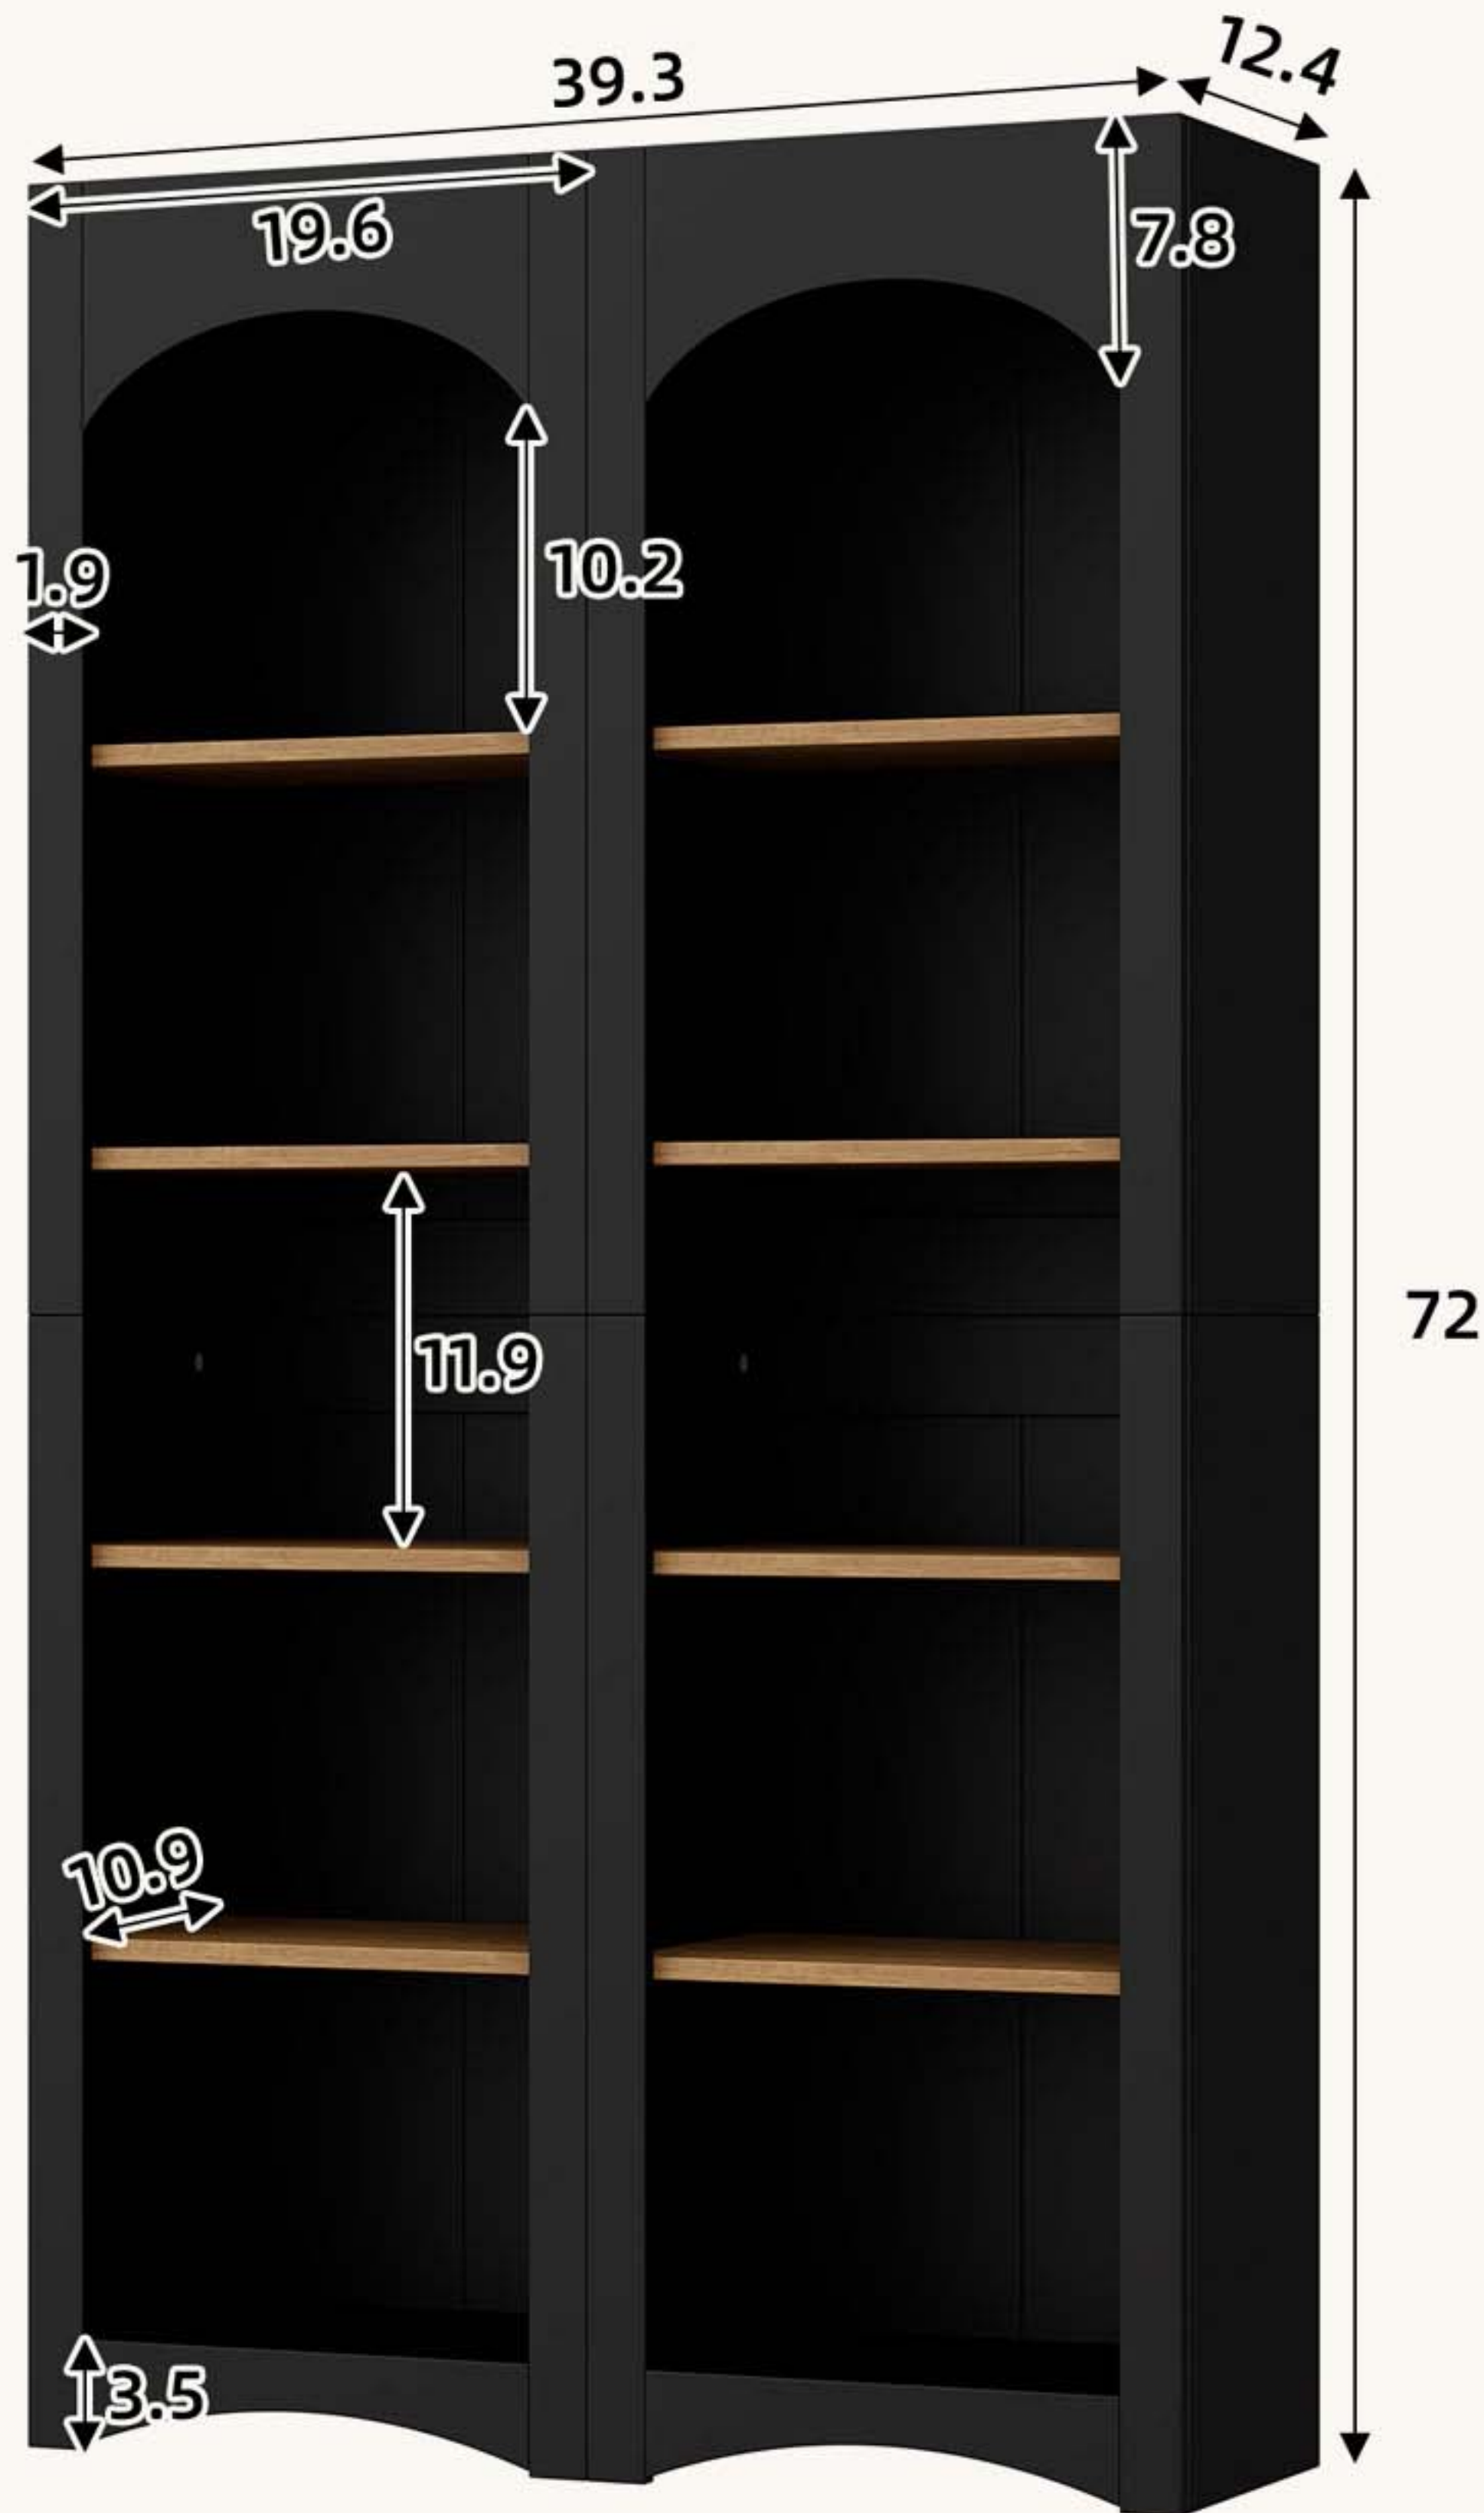

Dimensional Details

Product Dimensions

- Length (in.) :39.30
- Width (in.) :12.40
- Height (in.) :72.00
- Weight (lbs.):112.60

Package Size

- Length (in.) :41.93
- Width (in.) :15.50
- Height (in.) :14.00
- Weight (lbs.):124.89