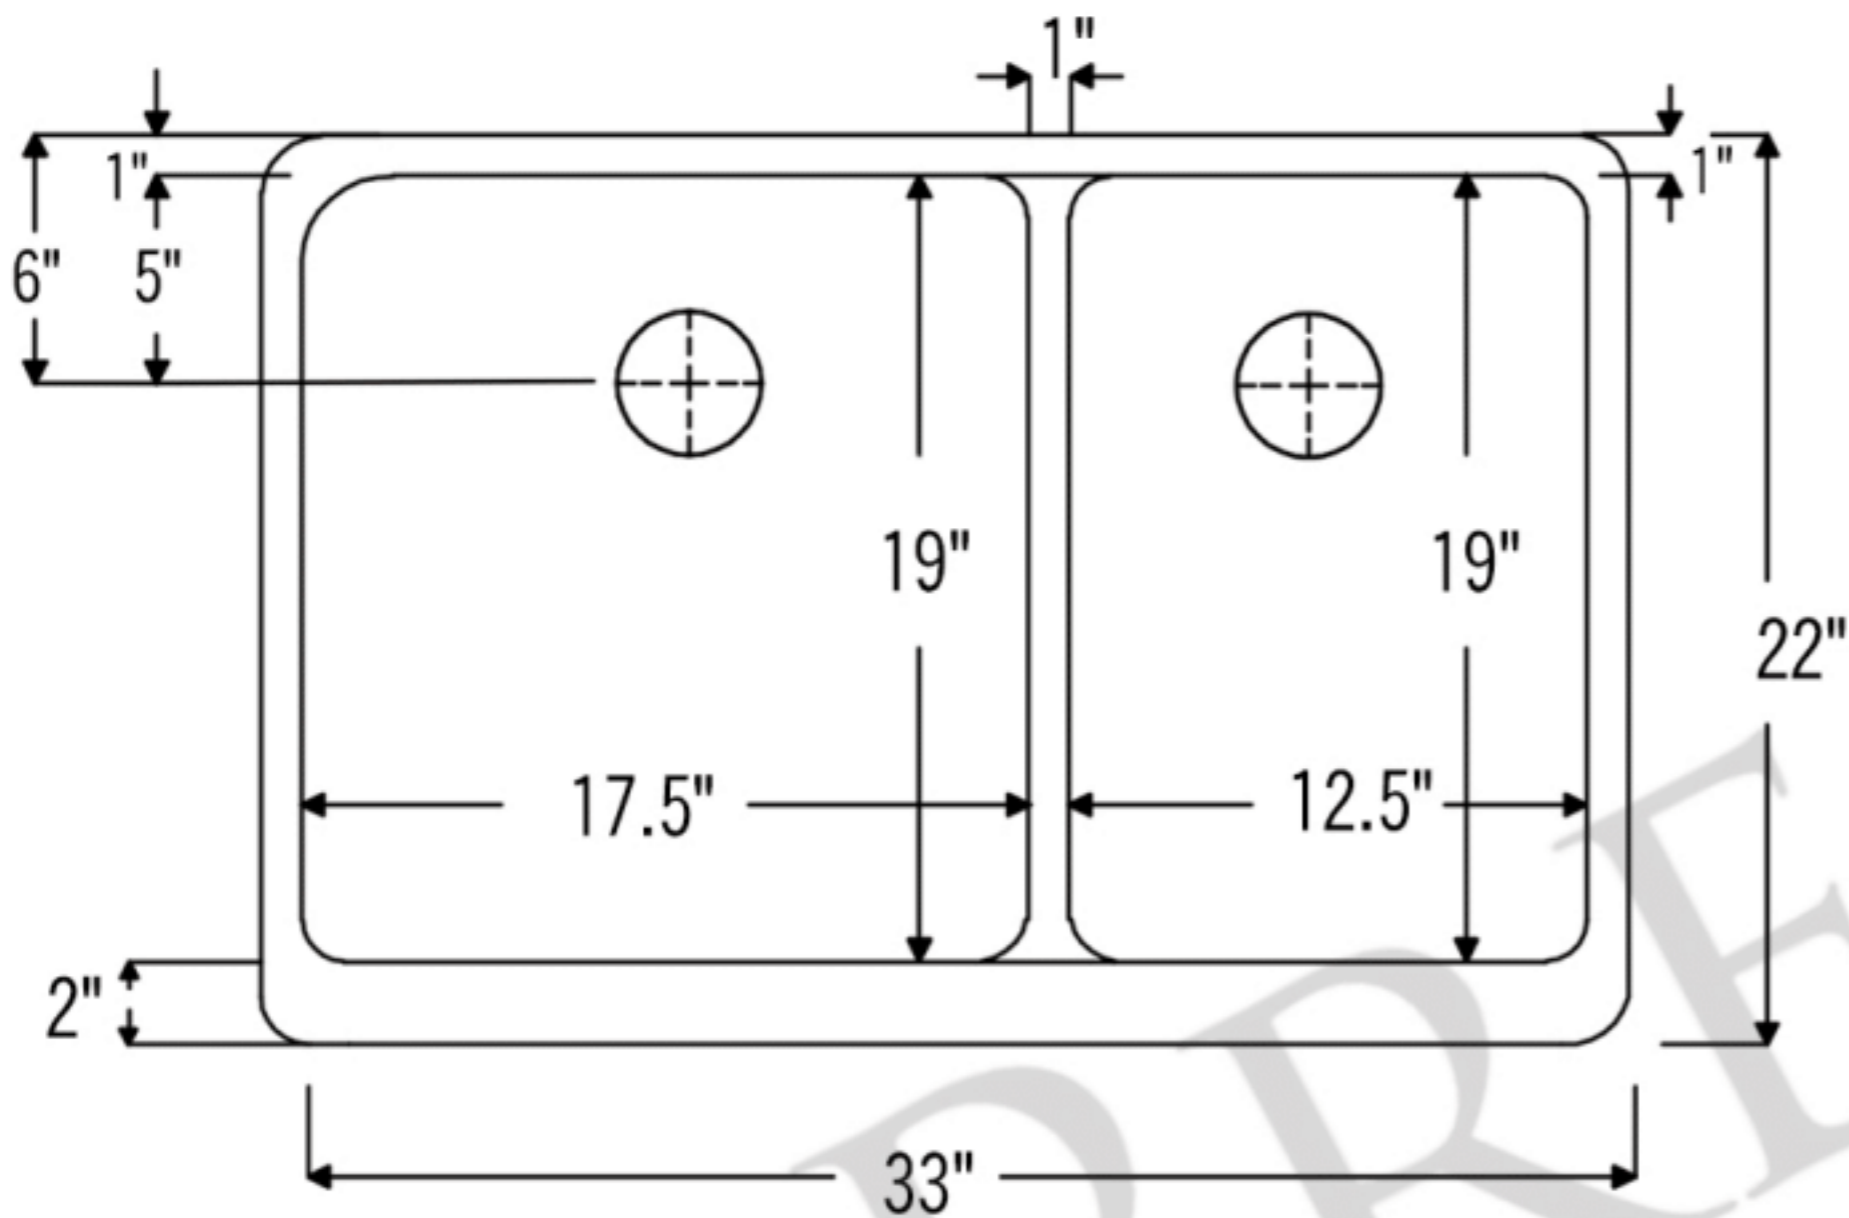

**PREMIER**  
COPPER PRODUCTS

**MODEL NUMBER: KA60DB33229-SD5**

CODE/STANDARD COMPLIANCE

\* IAPMO/cUPC LISTED

\* Description: 33" Hammered Copper Kitchen Apron 60/40 Double Basin Sink with Short 5" Divider

\* Outer Dimension: 33" x 22" x 9"

\* Inner Dimension: Left: 17.5" x 19" x 9" | Right: 12.5" x 19" x 9"

\* Divider Height: 5"

\* Rim: Back, Left, Right - 1" / Apron Front - 2"

\* Drain Opening: 3.5"

\* Finish: Oil Rubbed Bronze | Living Copper