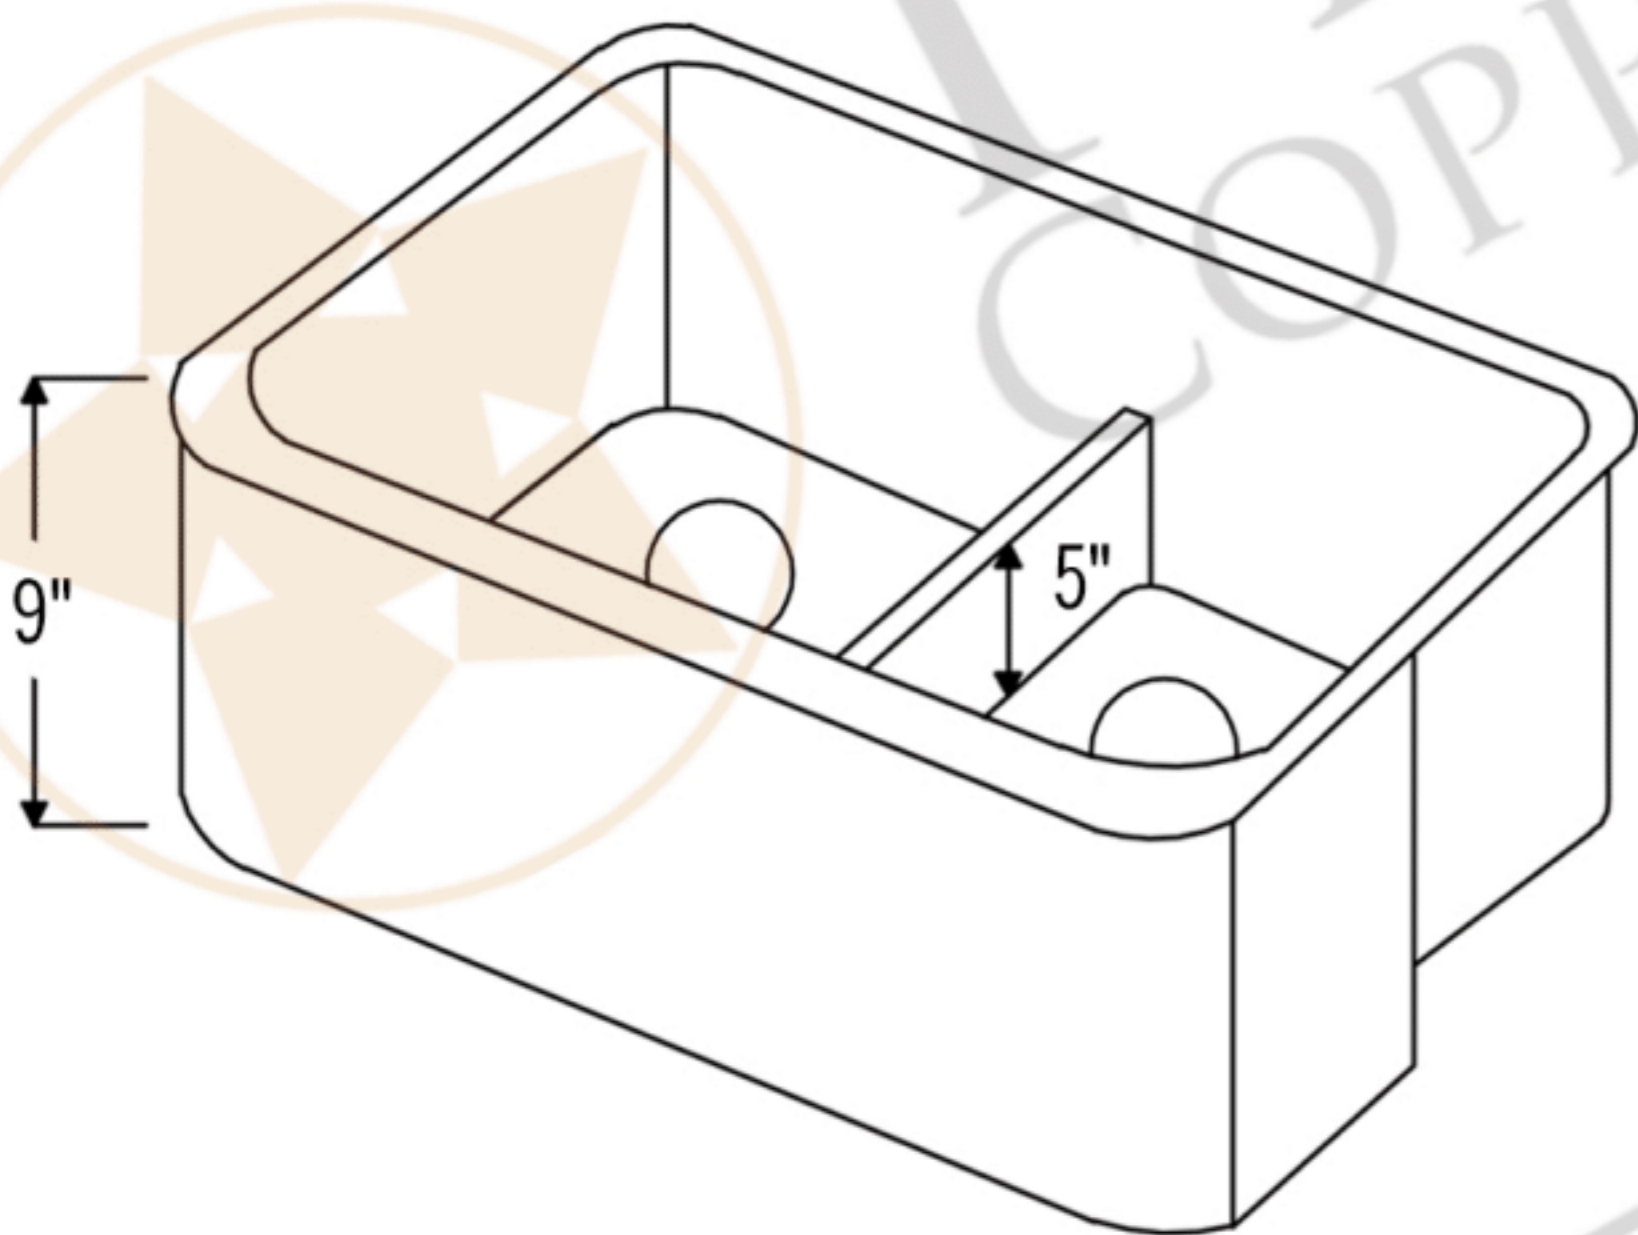

**PREMIER**  
COPPER PRODUCTS

**MODEL NUMBER: KA60DB33229-SD5**

CODE/STANDARD COMPLIANCE

\* IAPMO/cUPC LISTED

\* Description: 33" Hammered Copper Kitchen Apron 60/40 Double Basin Sink with Short 5" Divider

\* Outer Dimension: 33" x 22" x 9"

\* Inner Dimension: Left: 17.5" x 19" x 9" | Right: 12.5" x 19" x 9"

\* Divider Height: 5"

\* Rim: Back, Left, Right - 1" / Apron Front - 2"

\* Drain Opening: 3.5"

\* Finish: Oil Rubbed Bronze | Living Copper