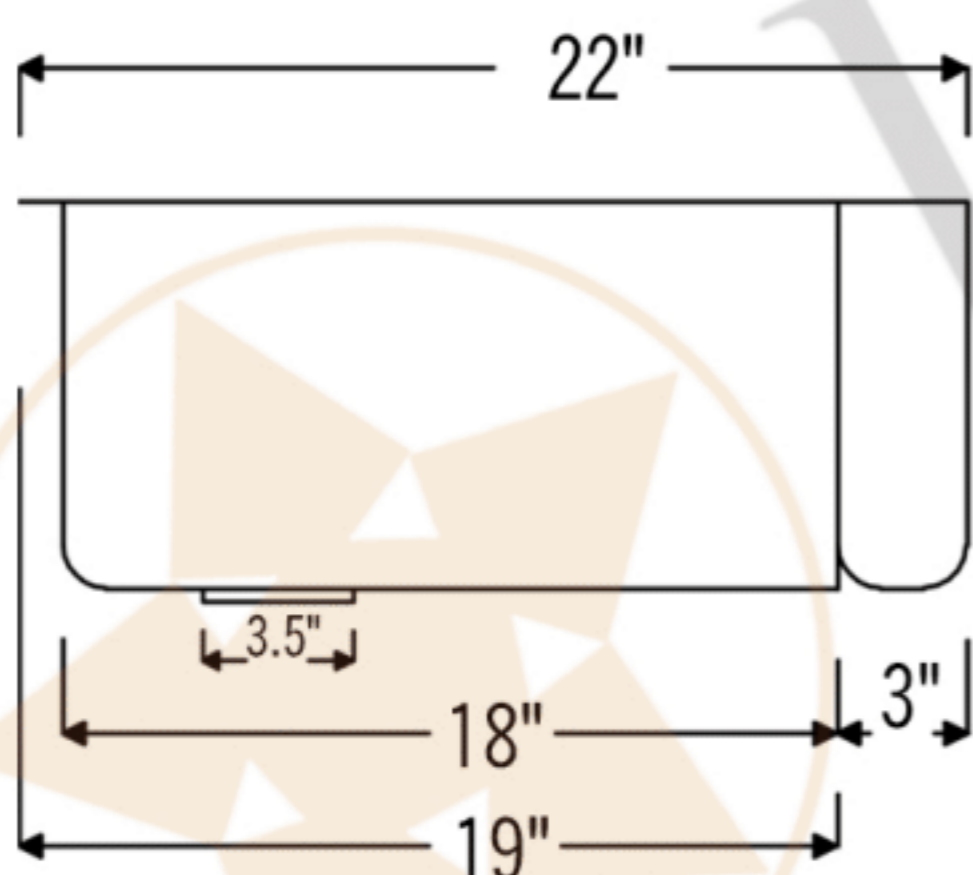

**PREMIER**  
COPPER PRODUCTS

**MODEL NUMBER: KA60DB33229-SD5**

CODE/STANDARD COMPLIANCE

\* IAPMO/cUPC LISTED

\* Description: 33" Hammered Copper Kitchen Apron 60/40 Double Basin Sink with Short 5" Divider

\* Outer Dimension: 33" x 22" x 9"

\* Inner Dimension: Left: 17.5" x 19" x 9" | Right: 12.5" x 19" x 9"

\* Divider Height: 5"

\* Rim: Back, Left, Right - 1" / Apron Front - 2"

\* Drain Opening: 3.5"

\* Finish: Oil Rubbed Bronze | Living Copper