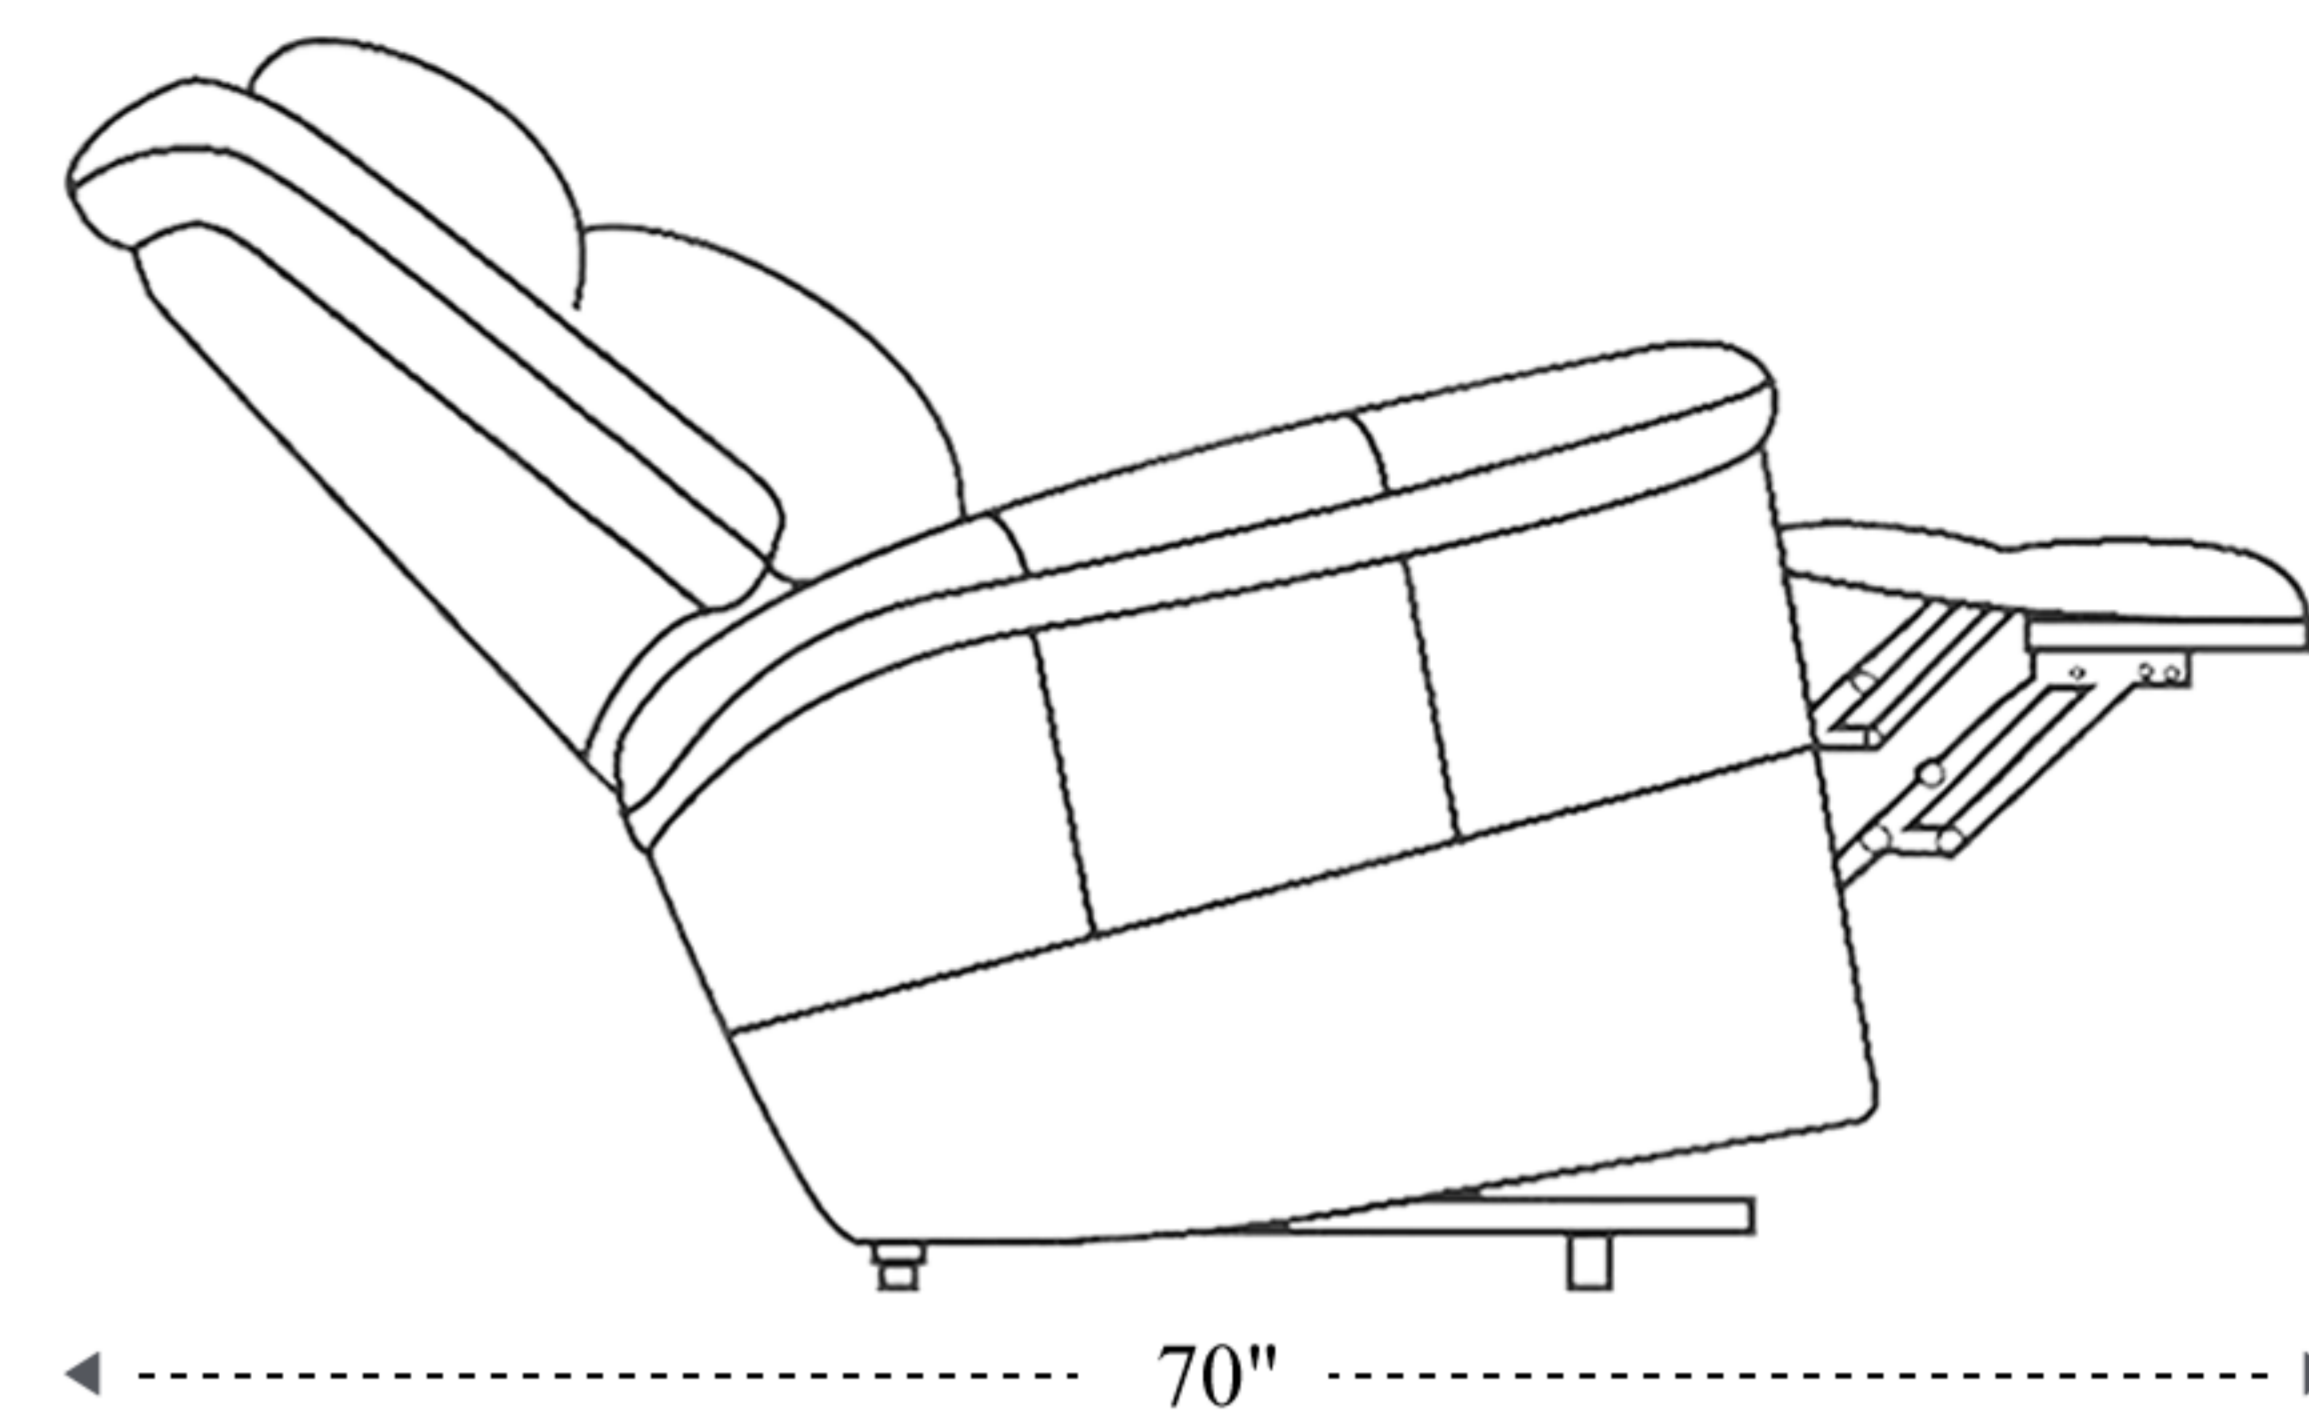

Power Reclining Sofa

Overall Dimensions	91" x 44" x 42"
Overall Width	91"
Overall Depth	44"
Overall Height	42"
Overall Weight	292.5 lbs.
Fully Reclined	70"
Distance from Wall	4.5"
Back of Seat to end of Chaise	42"
Leg Height <small>(Distance from Foot Rest to Floor in Full Recline)</small>	25"
Head Height <small>(Distance from Headrest to Floor in Full Recline)</small>	34"

Seat Width	21"
Seat Depth	22"
Seat Height	21"
Arm Width	12"
Arm Depth	20.5"
Arm Height	27"
Back Width	81.5"
Back Height	23.5"
Headrest Extended from Back	5"

Power Reclining Loveseat

Overall Dimensions	69" x 44" x 42"
Overall Width	69"
Overall Depth	44"
Overall Height	42"
Overall Weight	232.5 lbs.
Fully Reclined	70"
Distance from Wall	4.5"
Back of Seat to end of Chaise	42"
Leg Height (Distance from Foot Rest to Floor in Full Recline)	25"
Head Height (Distance from Headrest to Floor in Full Recline)	34"

Seat Width	21"
Seat Depth	22"
Seat Height	21"
Arm Width	12"
Arm Depth	20.5"
Arm Height	27"
Back Width	59.5"
Back Height	23.5"
Headrest Extended from Back	5"

Power Recliner

Overall Dimensions	40.5" x 44" x 41"
Overall Width	40.5"
Overall Depth	44"
Overall Height	41"
Overall Weight	143 lbs.
Fully Reclined	70"
Distance from Wall	4.5"
Back of Seat to end of Chaise	42"
Leg Height (Distance from Foot Rest to Floor in Full Recline)	25"
Head Height (Distance from Headrest to floor when fully recline)	34"

Seat Width	18.5"
Seat Depth	22"
Seat Height	21"
Arm Width	12"
Arm Depth	20.5"
Arm Height	27"
Back Width	36"
Back Height	23.5"
Headrest Extended from Back	5"