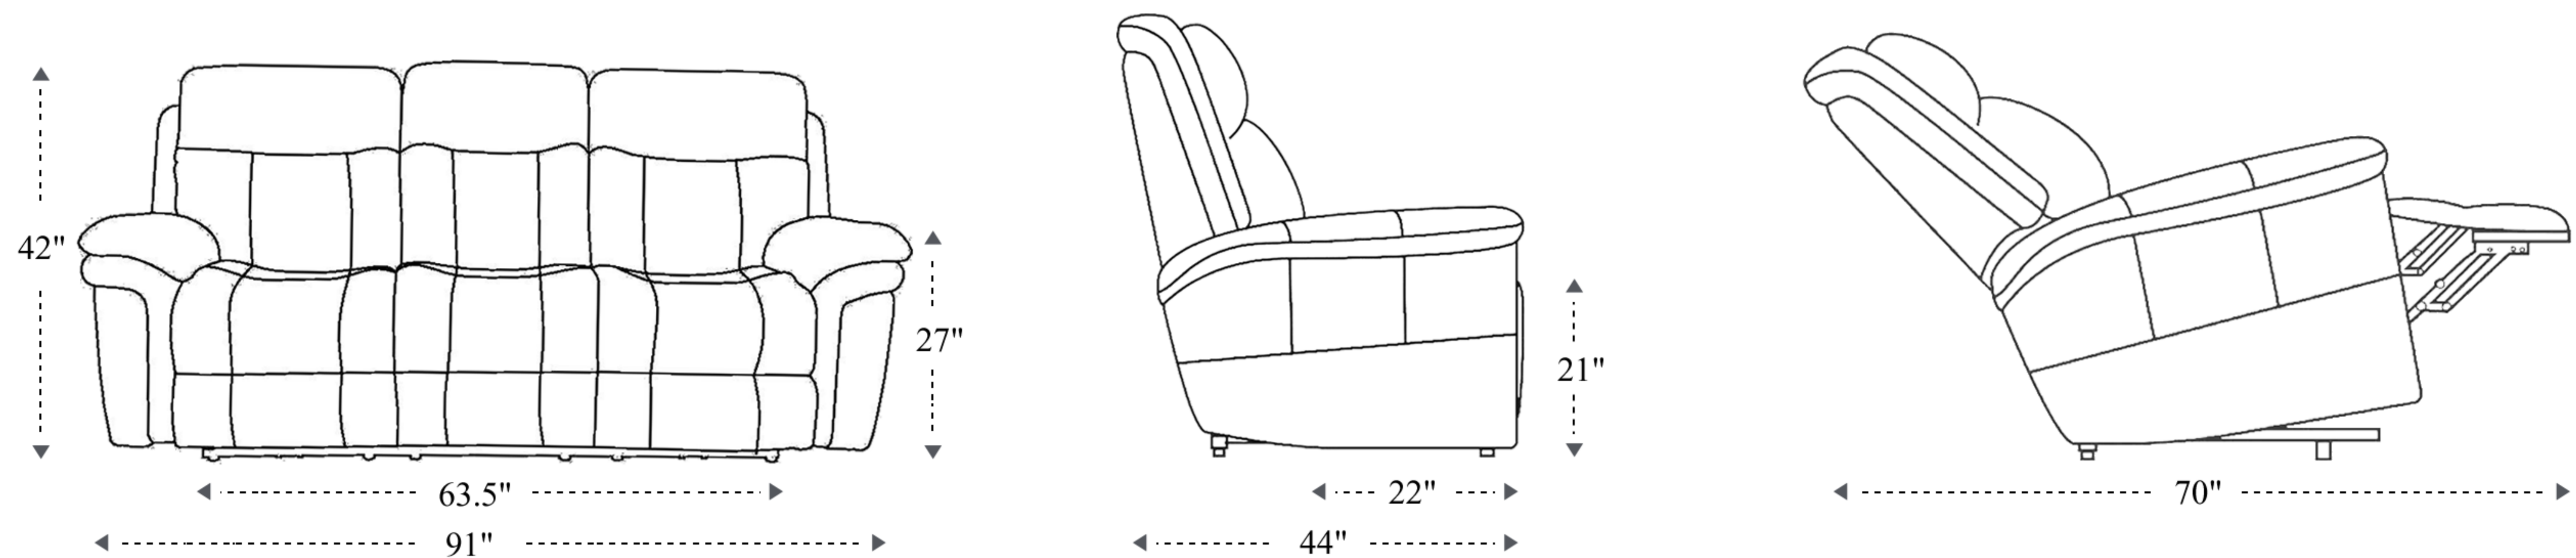

Power Reclining Sofa

Overall Dimensions	91" x 44" x 42"
Overall Width	91"
Overall Depth	44"
Overall Height	42"
Overall Weight	292.5 lbs.
Fully Reclined	70"
Distance from Wall	4.5"
Back of Seat to end of Chaise	42"
Leg Height <small>(Distance from Foot Rest to Floor in Full Recline)</small>	25"
Head Height <small>(Distance from Headrest to Floor in Full Recline)</small>	34"

Seat Width	21"
Seat Depth	22"
Seat Height	21"
Arm Width	12"
Arm Depth	20.5"
Arm Height	27"
Back Width	81.5"
Back Height	23.5"
Headrest Extended from Back	5"

Power Reclining Loveseat

Overall Dimensions	69" x 44" x 42"
Overall Width	69"
Overall Depth	44"
Overall Height	42"
Overall Weight	232.5 lbs.
Fully Reclined	70"
Distance from Wall	4.5"
Back of Seat to end of Chaise	42"
Leg Height (Distance from Foot Rest to Floor in Full Recline)	25"
Head Height (Distance from Headrest to Floor in Full Recline)	34"

Seat Width	21"
Seat Depth	22"
Seat Height	21"
Arm Width	12"
Arm Depth	20.5"
Arm Height	27"
Back Width	59.5"
Back Height	23.5"
Headrest Extended from Back	5"

Power Recliner

Overall Dimensions	40.5" x 44" x 41"
Overall Width	40.5"
Overall Depth	44"
Overall Height	41"
Overall Weight	143 lbs.
Fully Reclined	70"
Distance from Wall	4.5"
Back of Seat to end of Chaise	42"
Leg Height (Distance from Foot Rest to Floor in Full Recline)	25"
Head Height (Distance from Headrest to floor when fully recline)	34"

Seat Width	18.5"
Seat Depth	22"
Seat Height	21"
Arm Width	12"
Arm Depth	20.5"
Arm Height	27"
Back Width	36"
Back Height	23.5"
Headrest Extended from Back	5"