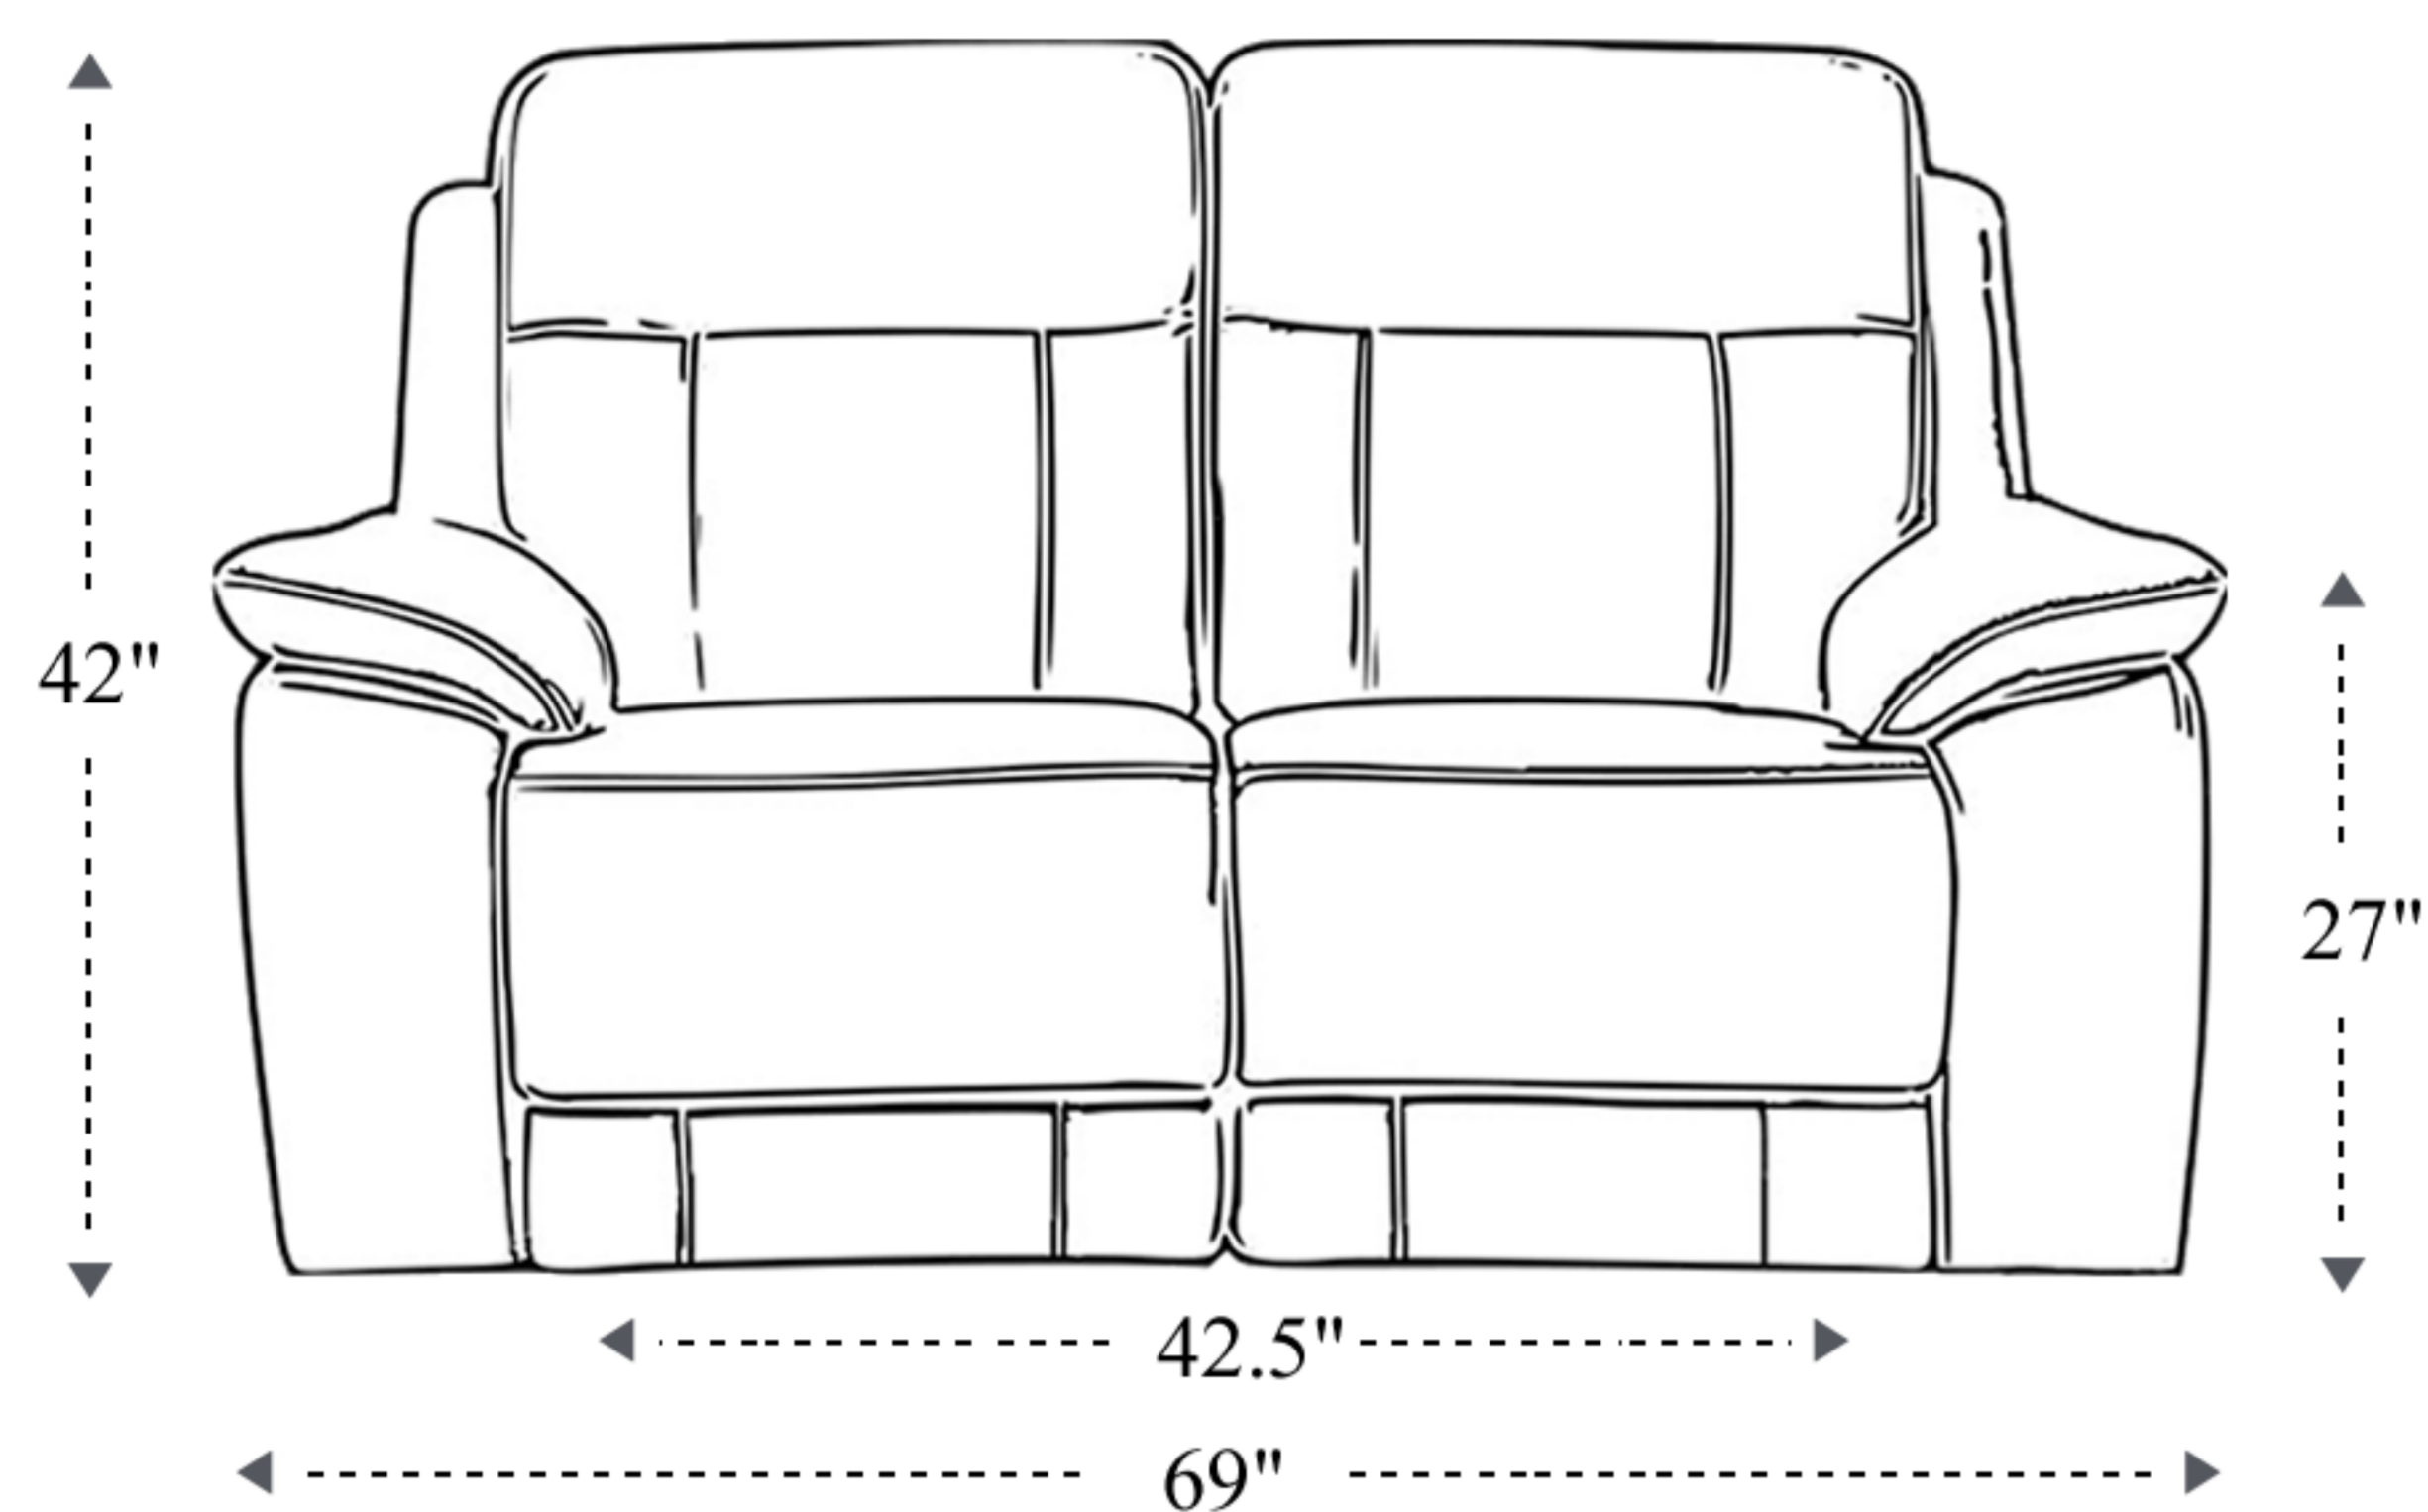

Power Reclining Sofa

Overall Dimensions	91" x 44" x 42"
Overall Width	91"
Overall Depth	44"
Overall Height	42"
Overall Weight	292.5 lbs.
Fully Reclined	70"
Distance from Wall	4.5"
Back of Seat to end of Chaise	42"
Leg Height <small>(Distance from Foot Rest to Floor in Full Recline)</small>	25"
Head Height <small>(Distance from Headrest to Floor in Full Recline)</small>	34"

Seat Width	21"
Seat Depth	22"
Seat Height	21"
Arm Width	12"
Arm Depth	20.5"
Arm Height	27"
Back Width	81.5"
Back Height	23.5"
Headrest Extended from Back	5"

Power Reclining Loveseat

Overall Dimensions	69" x 44" x 42"
Overall Width	69"
Overall Depth	44"
Overall Height	42"
Overall Weight	232.5 lbs.
Fully Reclined	70"
Distance from Wall	4.5"
Back of Seat to end of Chaise	42"
Leg Height (Distance from Foot Rest to Floor in Full Recline)	25"
Head Height (Distance from Headrest to Floor in Full Recline)	34"

Seat Width	21"
Seat Depth	22"
Seat Height	21"
Arm Width	12"
Arm Depth	20.5"
Arm Height	27"
Back Width	59.5"
Back Height	23.5"
Headrest Extended from Back	5"

Power Recliner

Overall Dimensions	40.5" x 44" x 41"
Overall Width	40.5"
Overall Depth	44"
Overall Height	41"
Overall Weight	143 lbs.
Fully Reclined	70"
Distance from Wall	4.5"
Back of Seat to end of Chaise	42"
Leg Height (Distance from Foot Rest to Floor in Full Recline)	25"
Head Height (Distance from Headrest to floor when fully recline)	34"

Seat Width	18.5"
Seat Depth	22"
Seat Height	21"
Arm Width	12"
Arm Depth	20.5"
Arm Height	27"
Back Width	36"
Back Height	23.5"
Headrest Extended from Back	5"