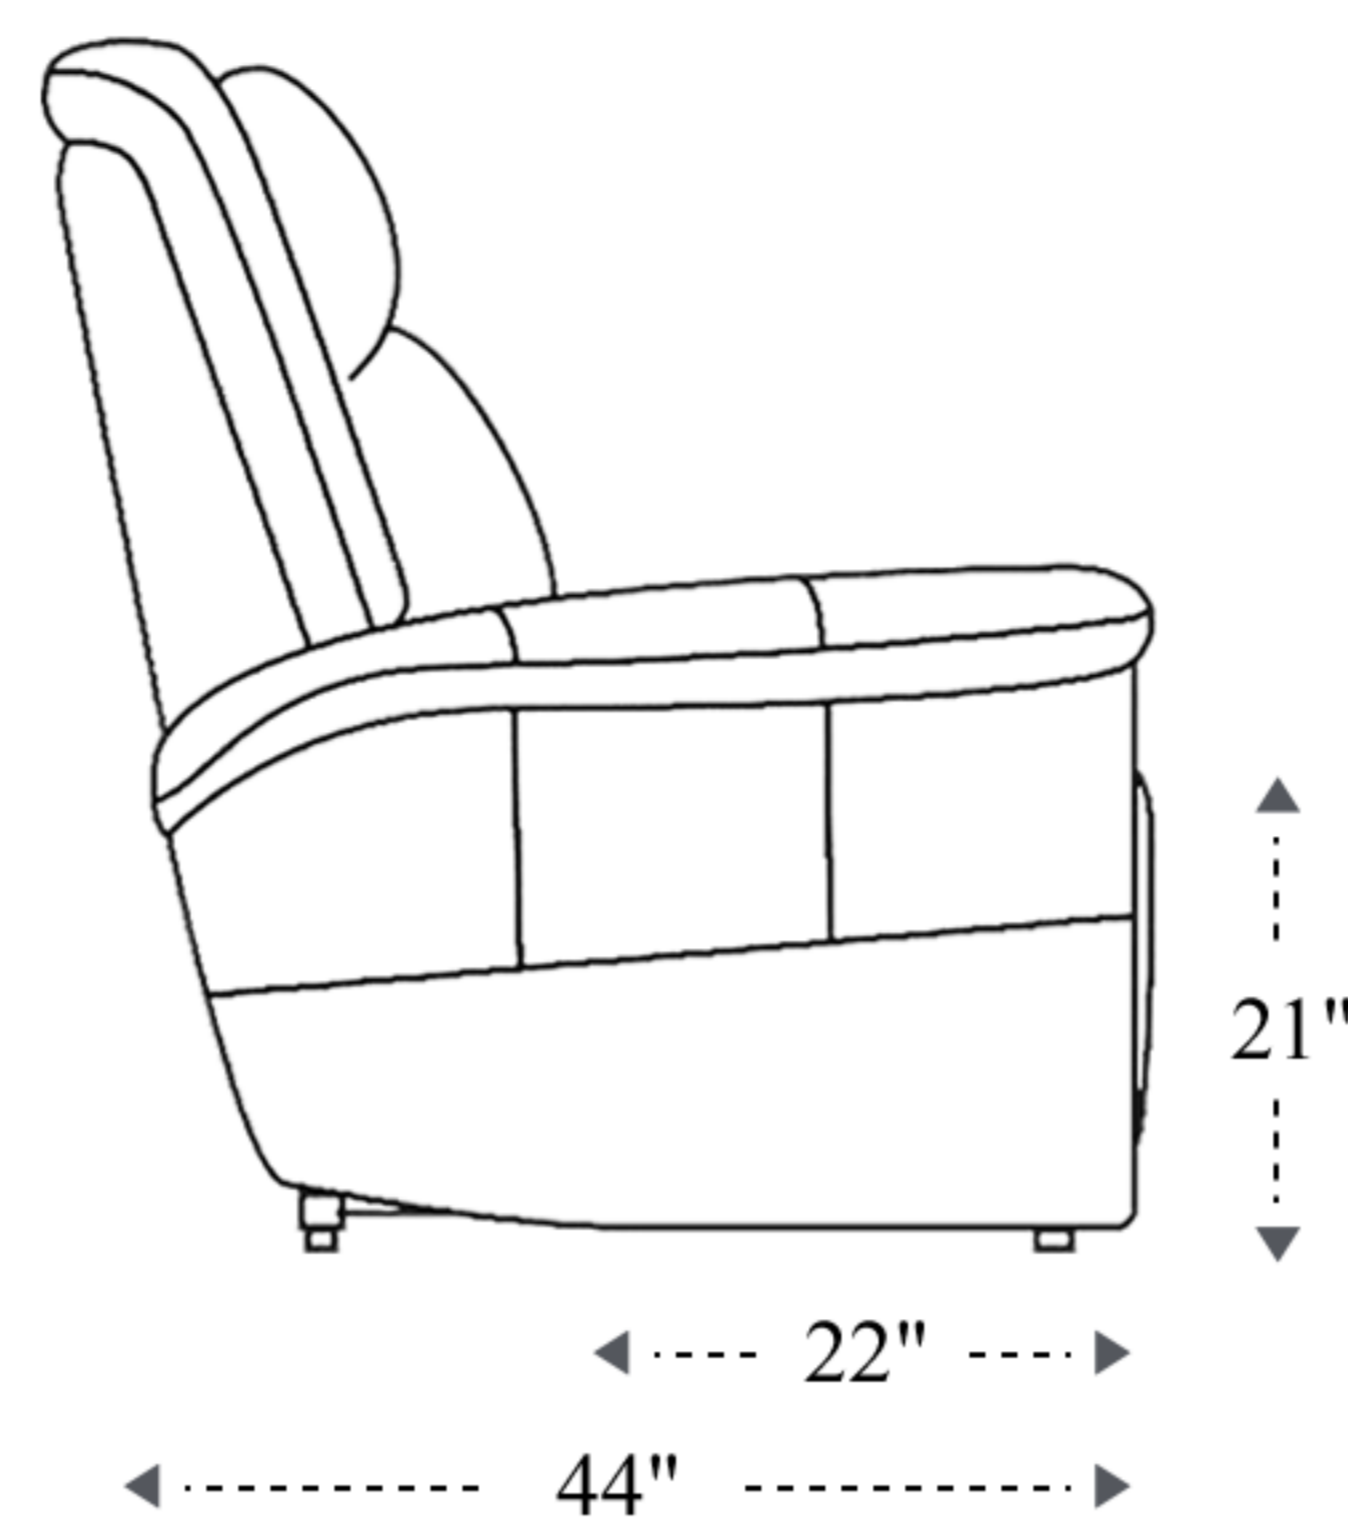

Power Reclining Sofa

Overall Dimensions	91" x 44" x 42"
Overall Width	91"
Overall Depth	44"
Overall Height	42"
Overall Weight	292.5 lbs.
Fully Reclined	70"
Distance from Wall	4.5"
Back of Seat to end of Chaise	42"
Leg Height <small>(Distance from Foot Rest to Floor in Full Recline)</small>	25"
Head Height <small>(Distance from Headrest to Floor in Full Recline)</small>	34"

Seat Width	21"
Seat Depth	22"
Seat Height	21"
Arm Width	12"
Arm Depth	20.5"
Arm Height	27"
Back Width	81.5"
Back Height	23.5"
Headrest Extended from Back	5"

Power Reclining Loveseat

Overall Dimensions	69" x 44" x 42"
Overall Width	69"
Overall Depth	44"
Overall Height	42"
Overall Weight	232.5 lbs.
Fully Reclined	70"
Distance from Wall	4.5"
Back of Seat to end of Chaise	42"
Leg Height (Distance from Foot Rest to Floor in Full Recline)	25"
Head Height (Distance from Headrest to Floor in Full Recline)	34"

Seat Width	21"
Seat Depth	22"
Seat Height	21"
Arm Width	12"
Arm Depth	20.5"
Arm Height	27"
Back Width	59.5"
Back Height	23.5"
Headrest Extended from Back	5"

Power Recliner

Overall Dimensions	40.5" x 44" x 41"
Overall Width	40.5"
Overall Depth	44"
Overall Height	41"
Overall Weight	143 lbs.
Fully Reclined	70"
Distance from Wall	4.5"
Back of Seat to end of Chaise	42"
Leg Height (Distance from Foot Rest to Floor in Full Recline)	25"
Head Height (Distance from Headrest to floor when fully recline)	34"

Seat Width	18.5"
Seat Depth	22"
Seat Height	21"
Arm Width	12"
Arm Depth	20.5"
Arm Height	27"
Back Width	36"
Back Height	23.5"
Headrest Extended from Back	5"