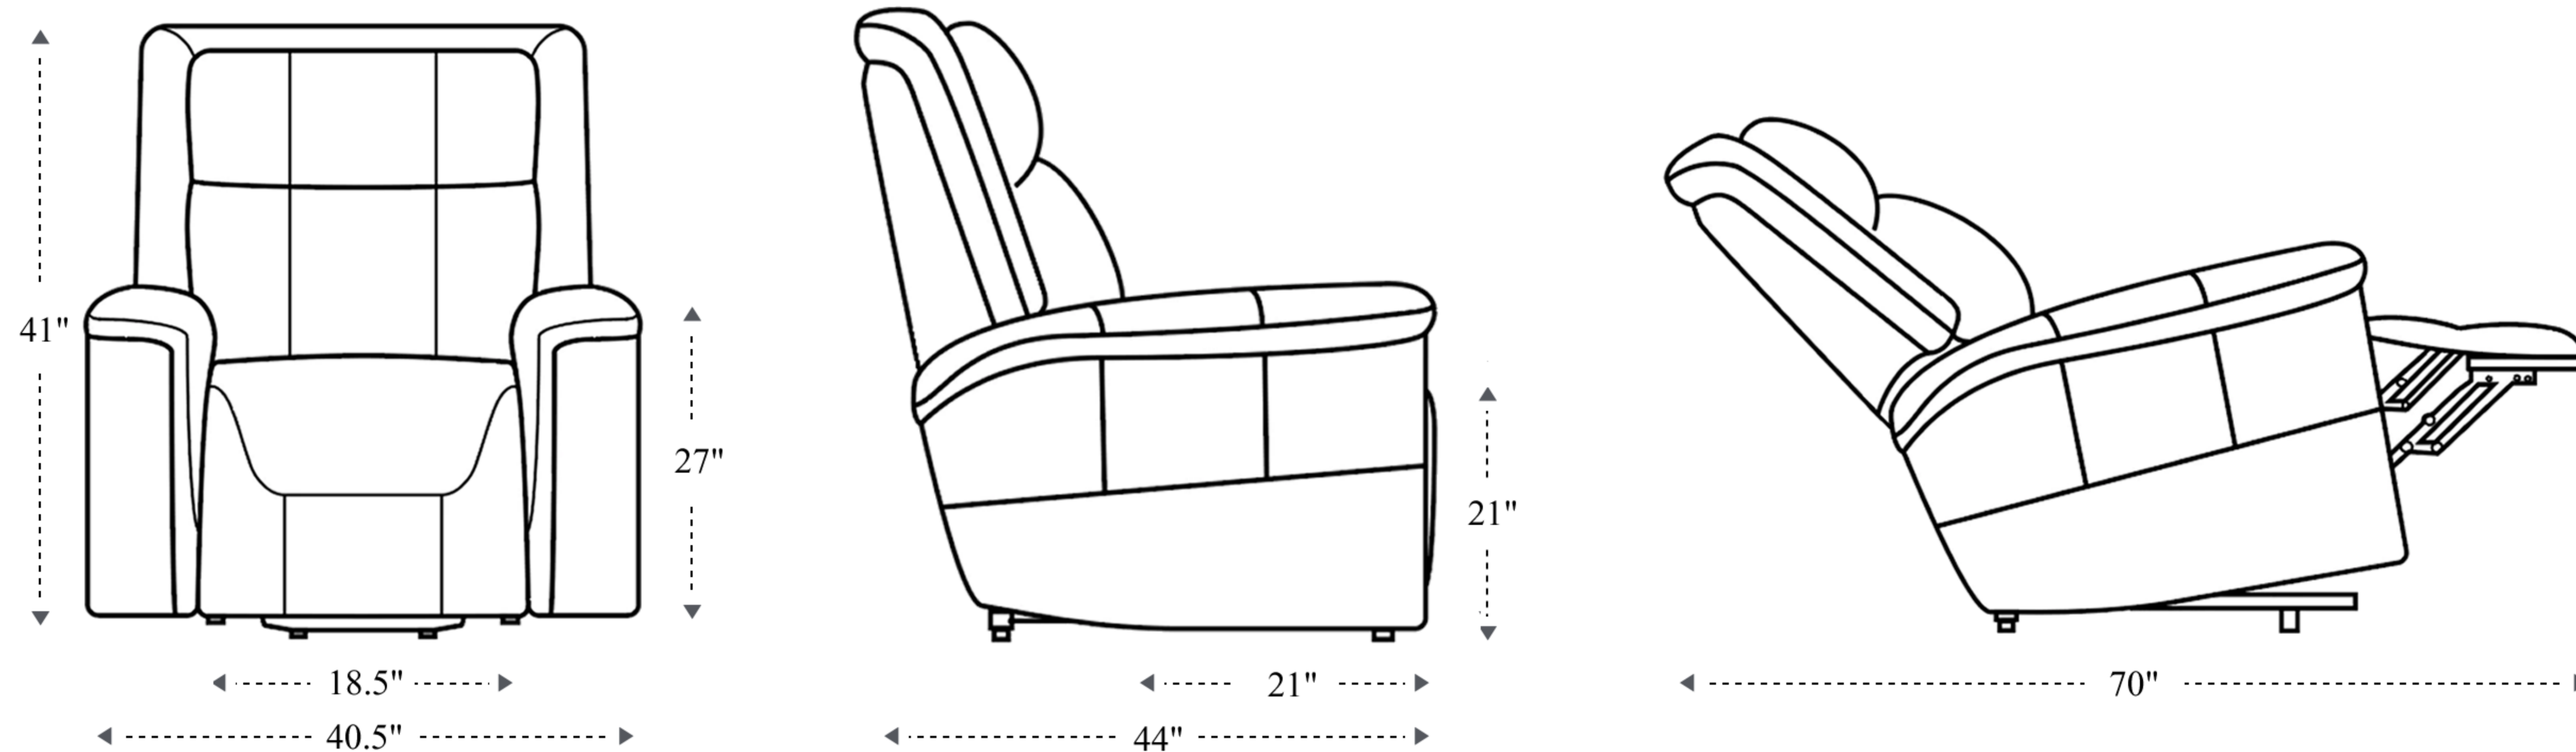

Power Reclining Sofa

Overall Dimensions	91" x 44" x 42"
Overall Width	91"
Overall Depth	44"
Overall Height	42"
Overall Weight	292.5 lbs.
Fully Reclined	70"
Distance from Wall	4.5"
Back of Seat to end of Chaise	42"
Leg Height <small>(Distance from Foot Rest to Floor in Full Recline)</small>	25"
Head Height <small>(Distance from Headrest to Floor in Full Recline)</small>	34"

Seat Width	21"
Seat Depth	22"
Seat Height	21"
Arm Width	12"
Arm Depth	20.5"
Arm Height	27"
Back Width	81.5"
Back Height	23.5"
Headrest Extended from Back	5"

Power Reclining Loveseat

Overall Dimensions	69" x 44" x 42"
Overall Width	69"
Overall Depth	44"
Overall Height	42"
Overall Weight	232.5 lbs.
Fully Reclined	70"
Distance from Wall	4.5"
Back of Seat to end of Chaise	42"
Leg Height (Distance from Foot Rest to Floor in Full Recline)	25"
Head Height (Distance from Headrest to Floor in Full Recline)	34"

Seat Width	21"
Seat Depth	22"
Seat Height	21"
Arm Width	12"
Arm Depth	20.5"
Arm Height	27"
Back Width	59.5"
Back Height	23.5"
Headrest Extended from Back	5"

Power Recliner

Overall Dimensions	40.5" x 44" x 41"
Overall Width	40.5"
Overall Depth	44"
Overall Height	41"
Overall Weight	143 lbs.
Fully Reclined	70"
Distance from Wall	4.5"
Back of Seat to end of Chaise	42"
Leg Height (Distance from Foot Rest to Floor in Full Recline)	25"
Head Height (Distance from Headrest to floor when fully recline)	34"

Seat Width	18.5"
Seat Depth	22"
Seat Height	21"
Arm Width	12"
Arm Depth	20.5"
Arm Height	27"
Back Width	36"
Back Height	23.5"
Headrest Extended from Back	5"