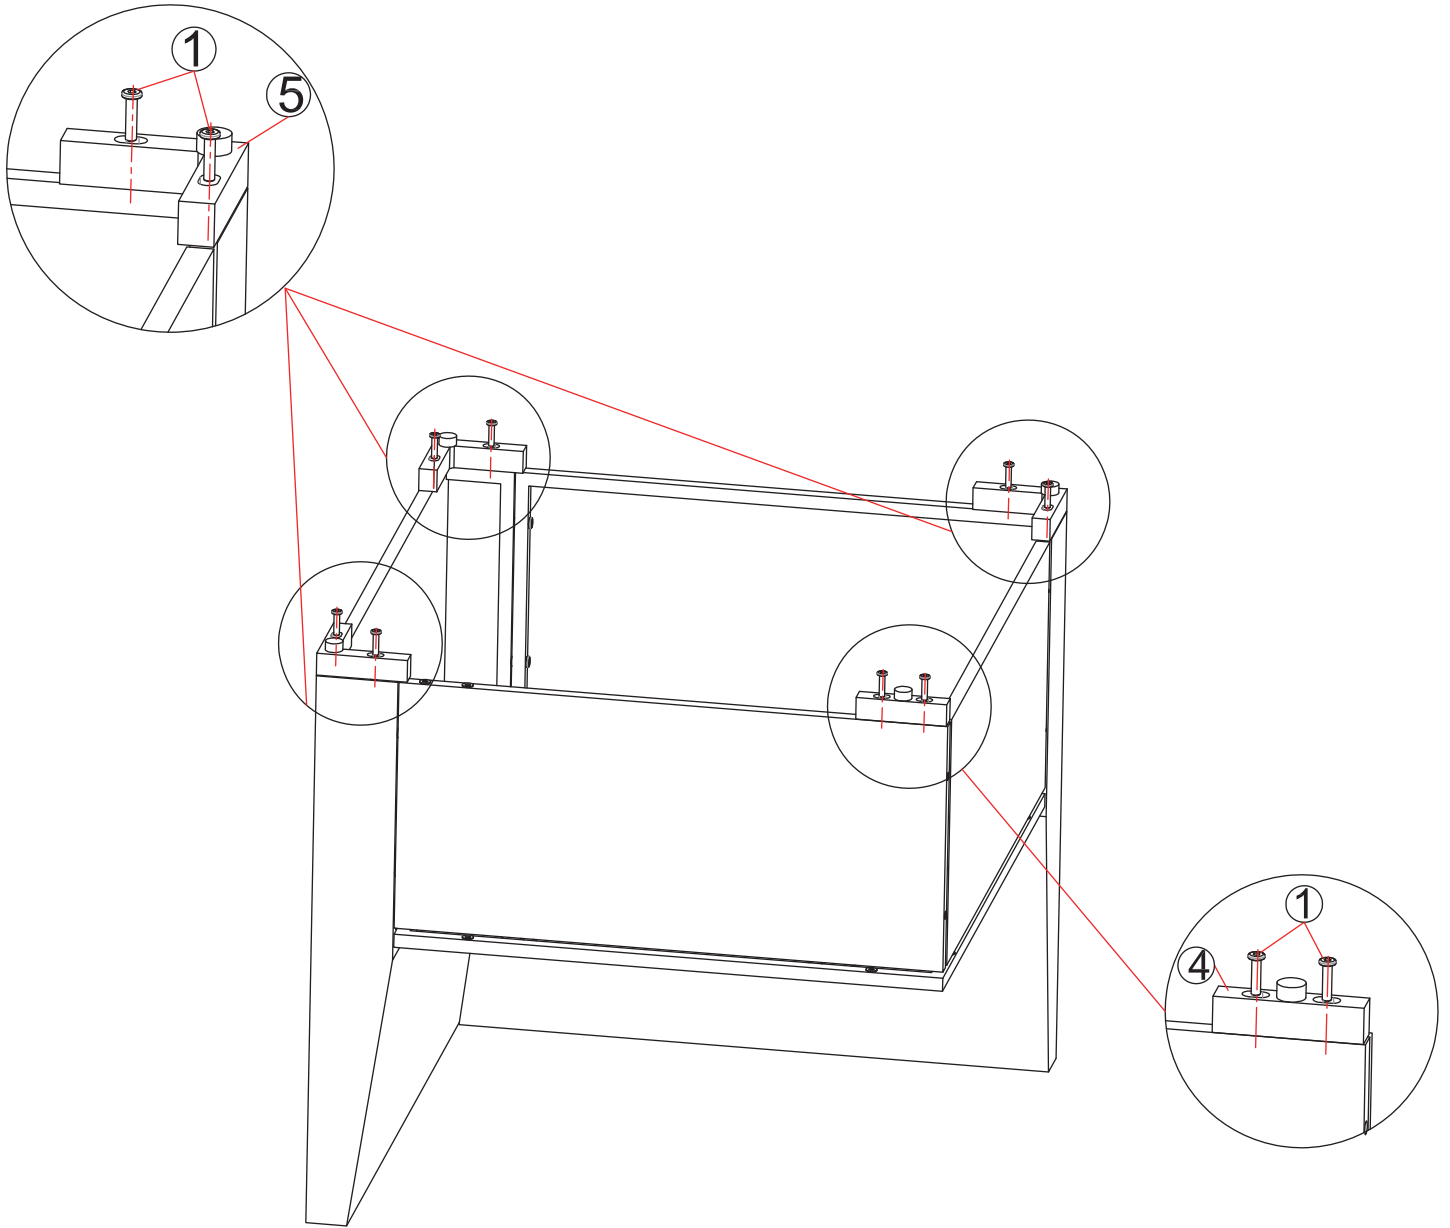

HARDWARE LIST

Hardware List				
①  M6*25 mm Bolt 16 pc	②  M6*30 mm Bolt 28 pc	③  Φ6*12 Washer 28 pc	④  Floor Mat 2 pc	⑤  L Floor Mat 6 pc
⑥  Hex Wrench 1 pc				

PART LIST

Parts List

 (Side Panel)	 (Left Armrest)	 (Right Armrest)	 (Left Backrest)	 (Right Backrest)
2 pc	1 pc	1 pc	1 pc	1 pc
 (Left Seat Panel)	 (Right Seat Panel)	 (Front Panel Left)	 (Front Panel Right)	 (Seat Cushion)
1 pc	1 pc	1 pc	1 pc	2 pc
 (Back Cushion)	 (Back Cushion)	 Cover		
2 pc	2 pc	1 pc		

STEP 1 Left Armrest Sofa

 <p>(Left Armrest)</p>	 <p>(Left Backrest)</p>	 <p>(Left Seat Panel)</p>	 <p>M6*30 mm Bolt</p>	 <p>Φ6*12 Washer</p>
1 pc	1 pc	1 pc	6 pc	6 pc

STEP 2 Left Armrest Sofa

 (Front Panel Left)	 M6*30 mm Bolt	 Φ6*12 Washer
1 pc	4 pc	4 pc

STEP 3 Left Armrest Sofa

 (Side Panel)	 M6*30 mm Bolt	 Φ6*12 Washer
1 pc	4 pc	4 pc

STEP 4 Left Armrest Sofa

<p>①</p>  <p>M6*25 mm Bolt</p>	<p>④</p>  <p>Floor Mat</p>	<p>⑤</p>  <p>L Floor Mat</p>
<p>8 pc</p>	<p>1 pc</p>	<p>3 pc</p>

STEP 7 Right Armrest Sofa

 (Front Panel Right)	 M6*30 mm Bolt	 Φ6*12 Washer
1 pc	4 pc	4 pc

STEP 8 Right Armrest Sofa

X2

X2

 (Side Panel)	 M6*30 mm Bolt	 Φ6*12 Washer
1 pc	4 pc	4 pc

STEP 9 Right Armrest Sofa