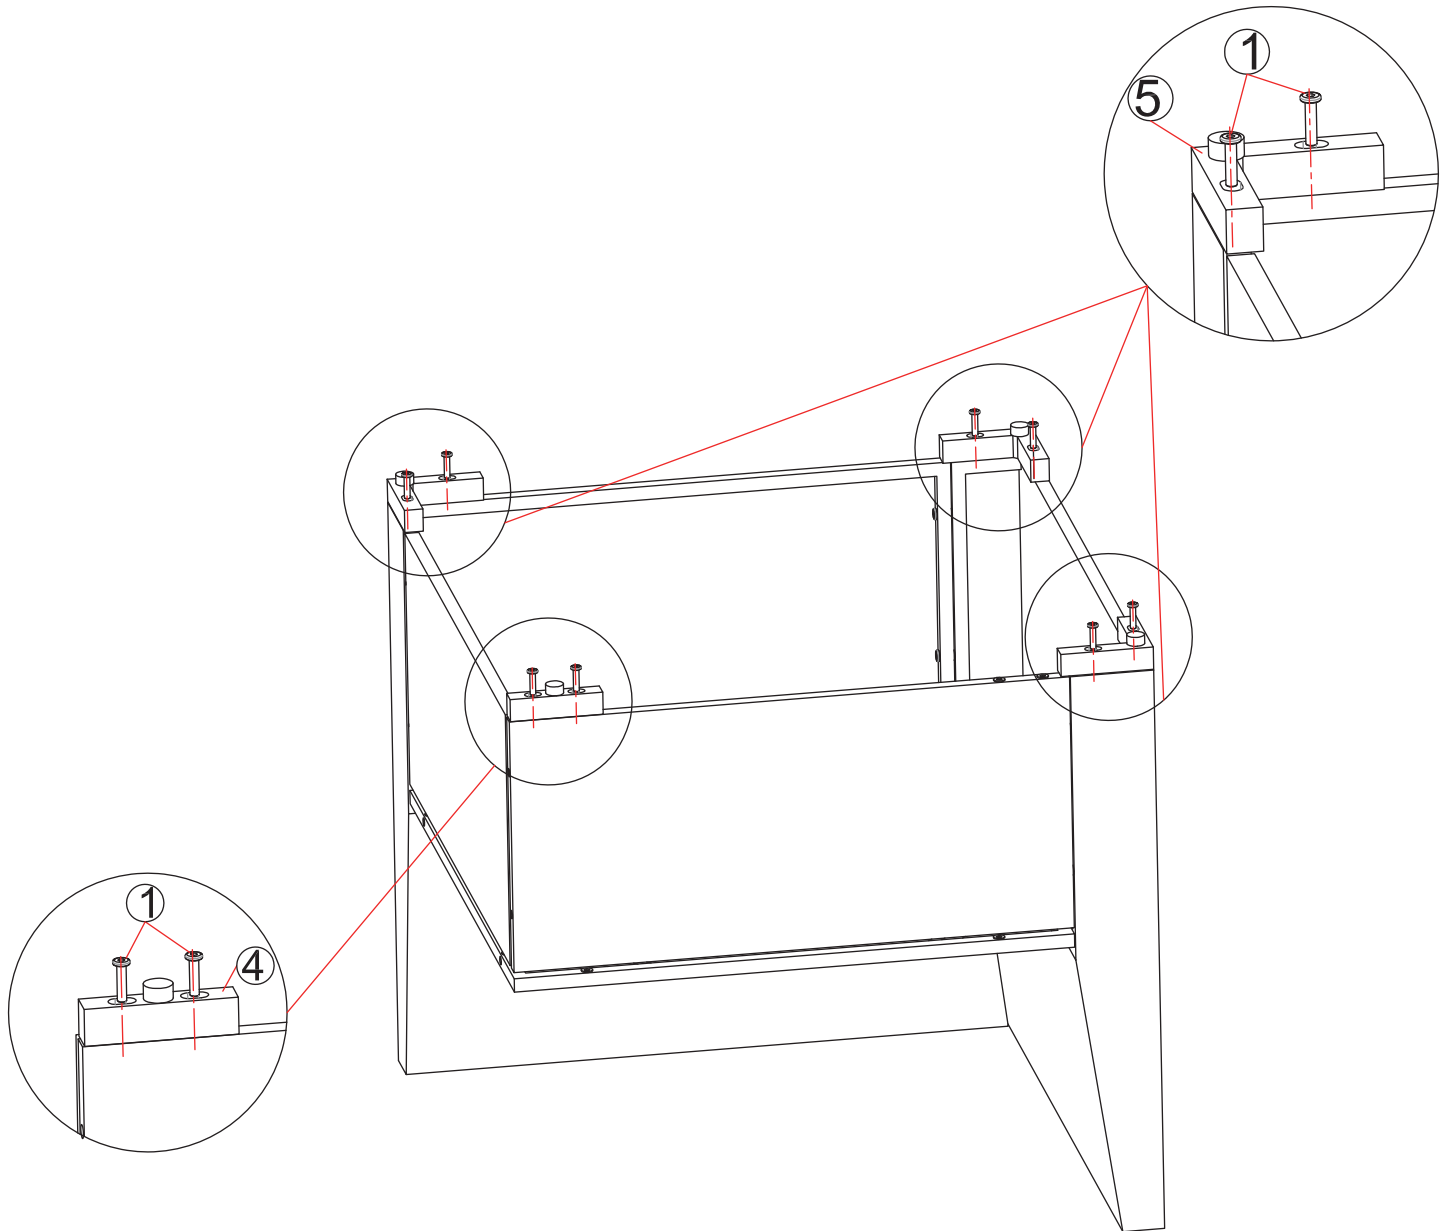

STEP 5 Left Armrest Sofa

 (Seat Cushion)	 (Back Cushion)	 (Back Cushion)
1 pc	1 pc	1 pc

STEP 6 Right Armrest Sofa

<p>(J)</p>  <p>(Right Armrest)</p>	<p>(L)</p>  <p>(Right Backrest)</p>	<p>(N)</p>  <p>(Right Seat Panel)</p>	<p>(2)</p>  <p>M6*30 mm Bolt</p>	<p>(3)</p>  <p>Φ6*12 Washer</p>
<p>1 pc</p>	<p>1 pc</p>	<p>1 pc</p>	<p>6 pc</p>	<p>6 pc</p>

STEP 7 Right Armrest Sofa

 (Front Panel Right)	 M6*30 mm Bolt	 Φ6*12 Washer
1 pc	4 pc	4 pc

STEP 8 Right Armrest Sofa

X2

X2

 (Side Panel)	 M6*30 mm Bolt	 Φ6*12 Washer
1 pc	4 pc	4 pc

STEP 9 Right Armrest Sofa

<p>①</p>  <p>M6*25 mm Bolt</p>	<p>④</p>  <p>Floor Mat</p>	<p>⑤</p>  <p>L Floor Mat</p>
<p>8 pc</p>	<p>1 pc</p>	<p>3 pc</p>

STEP 10 Right Armrest Sofa

 Q (Seat Cushion)	 R (Back Cushion)	 S (Back Cushion)
1 pc	1 pc	1 pc