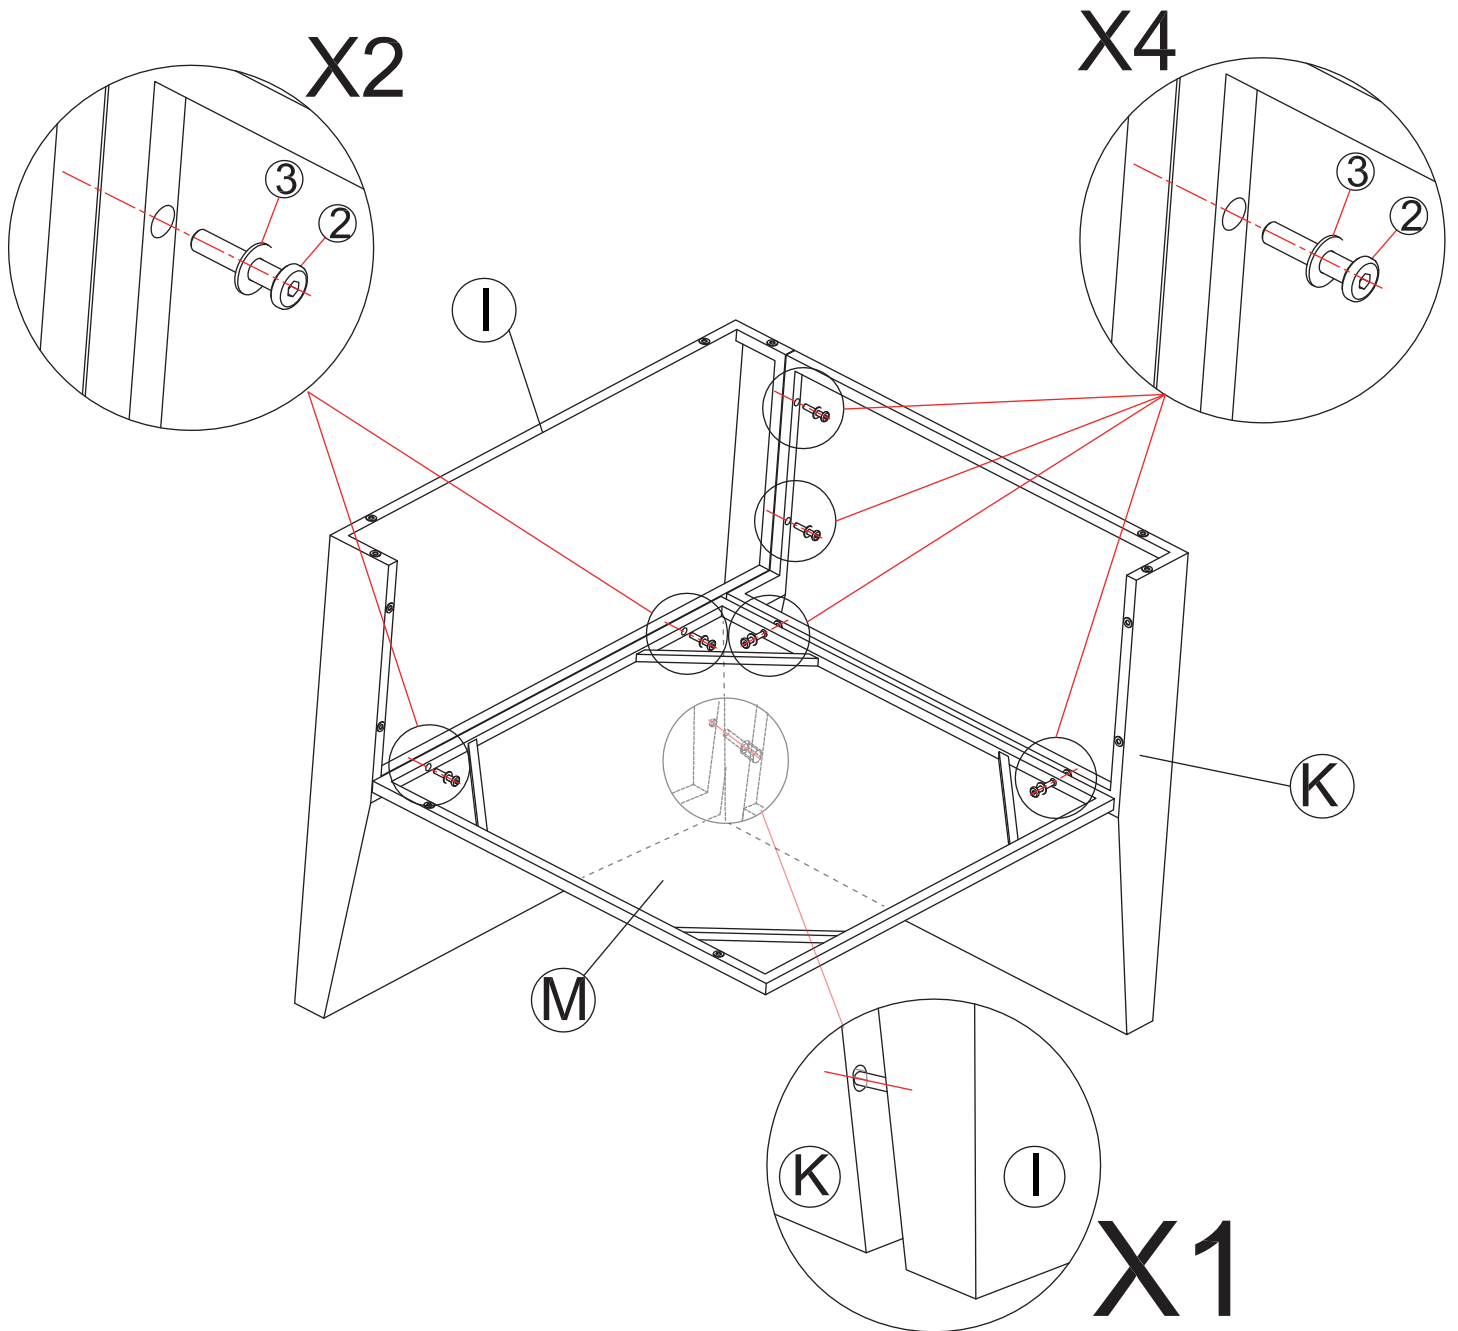

STEP 1 Left Armrest Sofa

(Left Armrest)	(Left Backrest)	(Left Seat Panel)	M6*30 mm Bolt	Φ6*12 Washer
1 pc	1 pc	1 pc	6 pc	6 pc