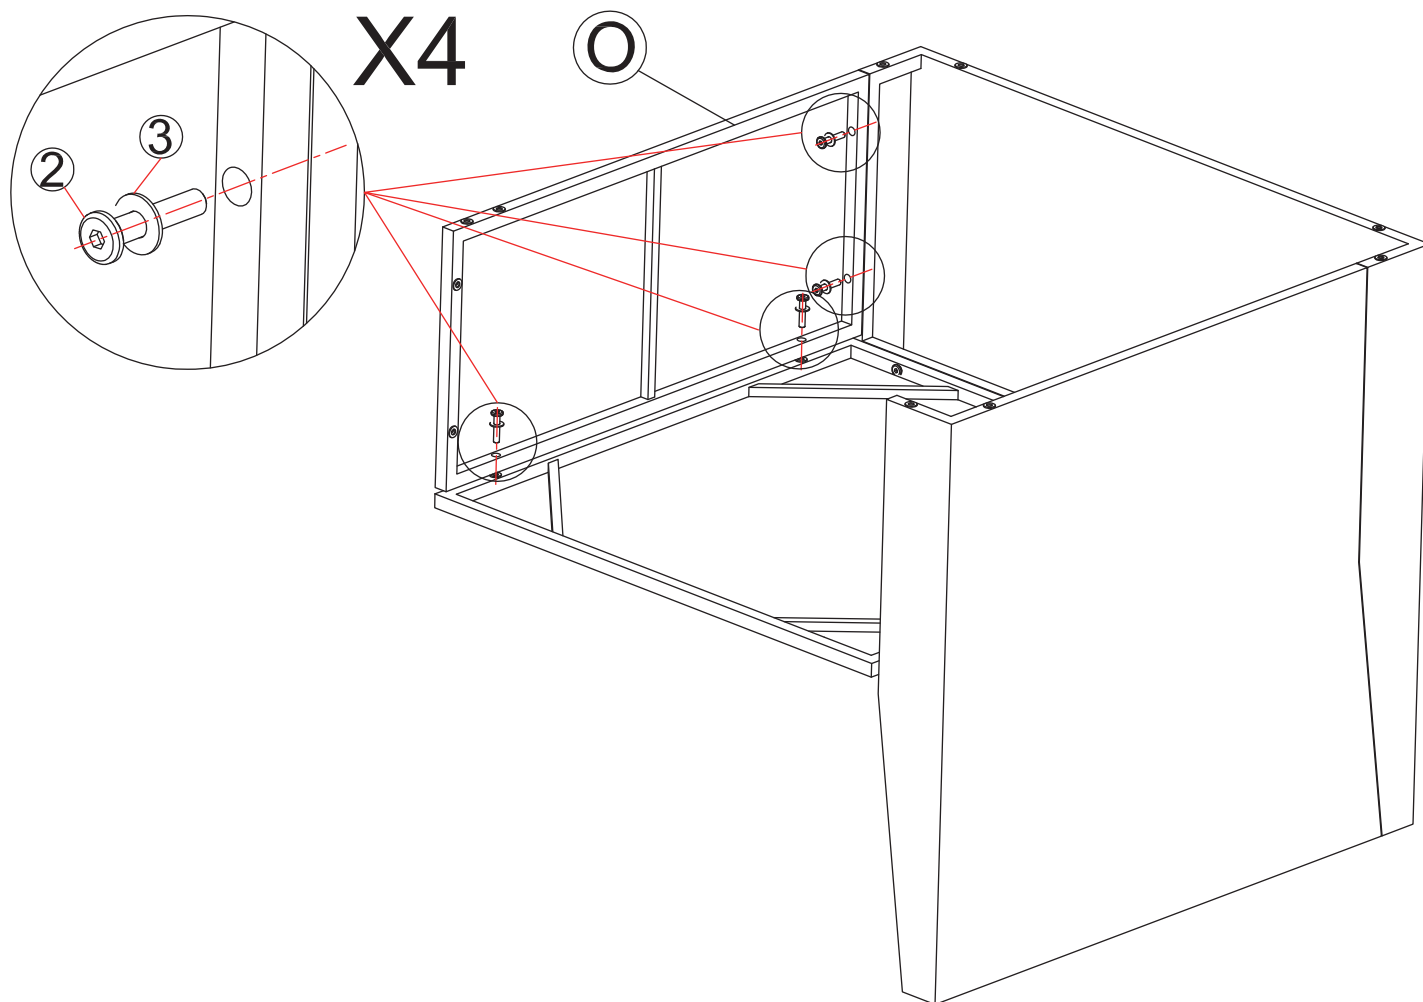

STEP 2 Left Armrest Sofa

 (Front Panel Left)	 M6*30 mm Bolt	 Φ6*12 Washer
1 pc	4 pc	4 pc