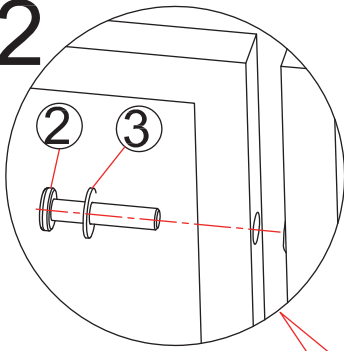

HARDWARE LIST

Hardware List				
①  M6*25 mm Bolt 16 pc	②  M6*30 mm Bolt 28 pc	③  Φ6*12 Washer 28 pc	④  Floor Mat 2 pc	⑤  L Floor Mat 6 pc
⑥  Hex Wrench 1 pc				

PART LIST

Parts List

 (Side Panel)	 (Left Armrest)	 (Right Armrest)	 (Left Backrest)	 (Right Backrest)
2 pc	1 pc	1 pc	1 pc	1 pc
 (Left Seat Panel)	 (Right Seat Panel)	 (Front Panel Left)	 (Front Panel Right)	 (Seat Cushion)
1 pc	1 pc	1 pc	1 pc	2 pc
 (Back Cushion)	 (Back Cushion)	 Cover		
2 pc	2 pc	1 pc		

STEP 3 Left Armrest Sofa

 (Side Panel)	 M6*30 mm Bolt	 Φ6*12 Washer
1 pc	4 pc	4 pc

STEP 4 Left Armrest Sofa

<p>①</p>  <p>M6*25 mm Bolt</p>	<p>④</p>  <p>Floor Mat</p>	<p>⑤</p>  <p>L Floor Mat</p>
<p>8 pc</p>	<p>1 pc</p>	<p>3 pc</p>

STEP 5 Left Armrest Sofa

 (Seat Cushion)	 (Back Cushion)	 (Back Cushion)
1 pc	1 pc	1 pc

STEP 6 Right Armrest Sofa

<p>(J)</p>  <p>(Right Armrest)</p>	<p>(L)</p>  <p>(Right Backrest)</p>	<p>(N)</p>  <p>(Right Seat Panel)</p>	<p>(2)</p>  <p>M6*30 mm Bolt</p>	<p>(3)</p>  <p>Φ6*12 Washer</p>
<p>1 pc</p>	<p>1 pc</p>	<p>1 pc</p>	<p>6 pc</p>	<p>6 pc</p>

STEP 7 Right Armrest Sofa

 (Front Panel Right)	 M6*30 mm Bolt	 Φ6*12 Washer
1 pc	4 pc	4 pc

STEP 8 Right Armrest Sofa

X2

X2

 (Side Panel)	 M6*30 mm Bolt	 Φ6*12 Washer
1 pc	4 pc	4 pc

STEP 9 Right Armrest Sofa