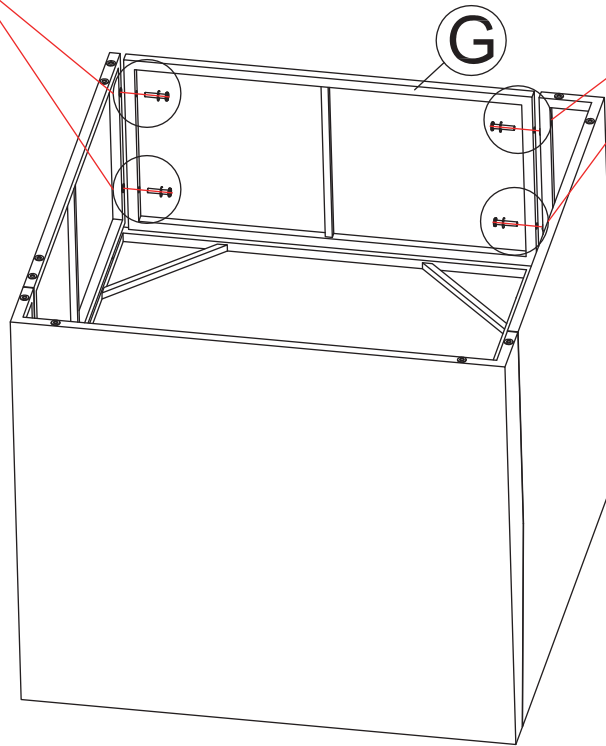

STEP 5 Left Armrest Sofa

 (Seat Cushion)	 (Back Cushion)	 (Back Cushion)
1 pc	1 pc	1 pc

STEP 6 Right Armrest Sofa

<p>(J)</p>  <p>(Right Armrest)</p>	<p>(L)</p>  <p>(Right Backrest)</p>	<p>(N)</p>  <p>(Right Seat Panel)</p>	<p>(2)</p>  <p>M6*30 mm Bolt</p>	<p>(3)</p>  <p>Φ6*12 Washer</p>
<p>1 pc</p>	<p>1 pc</p>	<p>1 pc</p>	<p>6 pc</p>	<p>6 pc</p>

STEP 7 Right Armrest Sofa

 (Front Panel Right)	 M6*30 mm Bolt	 Φ6*12 Washer
1 pc	4 pc	4 pc

STEP 8 Right Armrest Sofa

X2

X2

 (Side Panel)	 M6*30 mm Bolt	 Φ6*12 Washer
1 pc	4 pc	4 pc

STEP 9 Right Armrest Sofa

<p>①</p>  <p>M6*25 mm Bolt</p>	<p>④</p>  <p>Floor Mat</p>	<p>⑤</p>  <p>L Floor Mat</p>
<p>8 pc</p>	<p>1 pc</p>	<p>3 pc</p>

STEP 10 Right Armrest Sofa

 Q (Seat Cushion)	 R (Back Cushion)	 S (Back Cushion)
1 pc	1 pc	1 pc