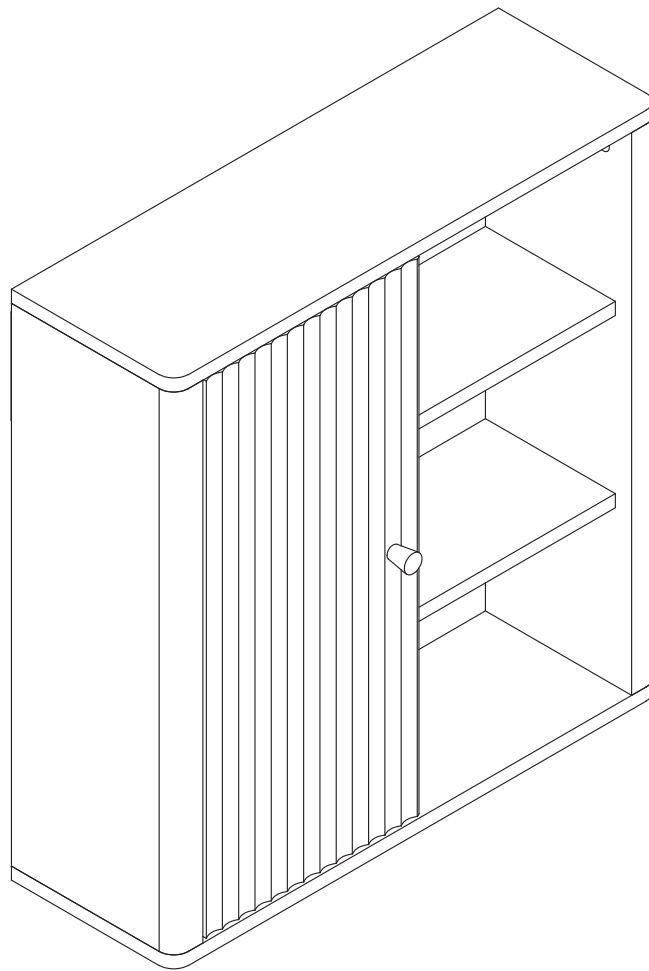

Bathroom Wall Cabinet

SKU WHIF2389

ASSEMBLY INSTRUCTIONS

50 min. assembly

2 person

*The estimated assembly time may vary depending on the individual.

Hey, there

Now is assembly time!