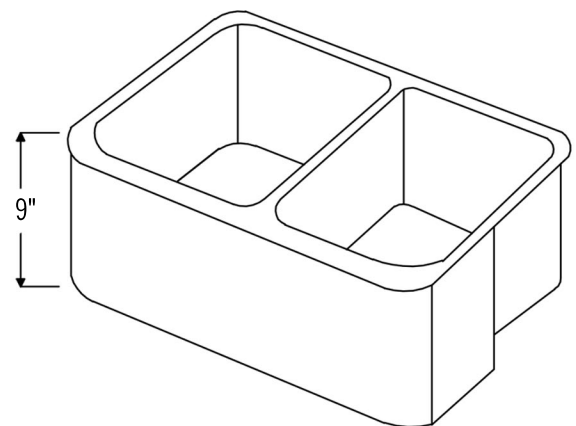

PACKAGE INCLUDES THE FOLLOWING ITEMS:

- * 33" Hammered Copper Kitchen Apron 50/50 Double Basin Sink / ORB Finish (Model# KA50DB33229)
- * 3.5" Garbage Disposal Drain w/ Basket / ORB Finish (Model# D 130ORB)
- * 3.5" Kitchen Basket Strainer Drain / ORB Finish (Model# D-132ORB)
- * Oil Rubbed Bronze Installation Silicone (Model# C900-ORB)
- * Copper Sink Wax (Model# W900 WAX)

* ORB: Oil Rubbed Bronze

SINK DETAILS (Model# KA50DB33229)

- * 33" Hammered Copper Kitchen Apron 50/50 Double Basin Sink
- * Color: Oil Rubbed Bronze
- * Outer Dimension: 33" x 22" x 9"
- * Inner Dimension: L: 15" x 19" x 9" / R: 15" x 19" x 9"
- * Rim: Left, Back, Right - 1" / Front - 2"
- * Divider: 1" Wide (Optimized)
- * Drain Opening: 3.5" Standard
- * Material Gauge: 14
- * CODE / STANDARD COMPLIANCE: IAPMO / cUPC LISTED

PACKAGE INCLUDES THE FOLLOWING ITEMS:

- * 33" Hammered Copper Kitchen Apron 50/50 Double Basin Sink / ORB Finish (Model# KA50DB33229)
- * 3.5" Garbage Disposal Drain w/ Basket / ORB Finish (Model# D-130ORB)
- * 3.5" Kitchen Basket Strainer Drain / ORB Finish (Model# D-132ORB)
- * Oil Rubbed Bronze Installation Silicone (Model# C900-ORB)
- * Copper Sink Wax (Model# W900-WAX)

* ORB: Oil Rubbed Bronze

DRAIN #1 DETAILS (Model# D-130ORB)

- * 3.5" Deluxe Garbage Disposal Drain w/ Basket
- * Color: Oil Rubbed Bronze
- * Outer Dimension: 4.5" x 2.25"
- * Inner Dimension: 3.5"
- * Installation Type: Insinkerator Brand Compatible
- * Material: Brass
- * Prop 65 Compliant