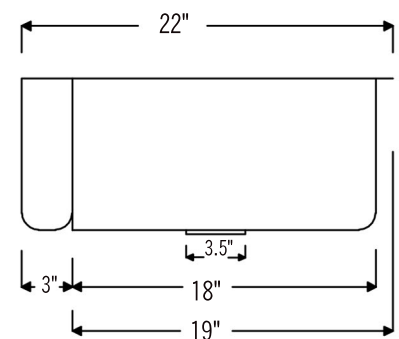

* ORB: Oil Rubbed Bronze

SINK DETAILS (Model# KA50DB33229)

- * 33" Hammered Copper Kitchen Apron 50/50 Double Basin Sink
- * Color: Oil Rubbed Bronze
- * Outer Dimension: 33" x 22" x 9"
- * Inner Dimension: L: 15" x 19" x 9" / R: 15" x 19" x 9"
- * Rim: Left, Back, Right - 1" / Front - 2"
- * Divider: 1" Wide (Optimized)
- * Drain Opening: 3.5" Standard
- * Material Gauge: 14
- * CODE / STANDARD COMPLIANCE: IAPMO / cUPC LISTED

* ORB: Oil Rubbed Bronze

DRAIN #1 DETAILS (Model# D-130ORB)

- * 3.5" Deluxe Garbage Disposal Drain w/ Basket
- * Color: Oil Rubbed Bronze
- * Outer Dimension: 4.5" x 2.25"
- * Inner Dimension: 3.5"
- * Installation Type: Insinkerator Brand Compatible
- * Material: Brass
- * Prop 65 Compliant

DRAIN #2 DETAILS (Model# D-132ORB)

- * 3.5" Kitchen, Prep, Bar Basket Strainer Drain
- * Color: Oil Rubbed Bronze
- * Outer Dimension: 4.5" x 3"
- * Inner Dimension: 3.5"
- * Installation Type: Compression
- * Material: Brass/PVC
- * Prop 65 Compliant