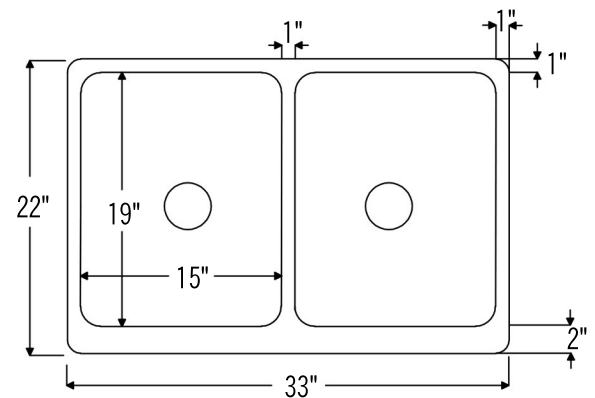

PACKAGE INCLUDES THE FOLLOWING ITEMS:

- * 33" Hammered Copper Kitchen Apron 50/50 Double Basin Sink / ORB Finish (Model# KA50DB33229)
- * 3.5" Garbage Disposal Drain w/ Basket / ORB Finish (Model# D 130ORB)
- * 3.5" Kitchen Basket Strainer Drain / ORB Finish (Model# D-132ORB)
- * Oil Rubbed Bronze Installation Silicone (Model# C900-ORB)
- * Copper Sink Wax (Model# W900 WAX)

* ORB: Oil Rubbed Bronze

SINK DETAILS (Model# KA50DB33229)

- * 33" Hammered Copper Kitchen Apron 50/50 Double Basin Sink
- * Color: Oil Rubbed Bronze
- * Outer Dimension: 33" x 22" x 9"
- * Inner Dimension: L: 15" x 19" x 9" / R: 15" x 19" x 9"
- * Rim: Left, Back, Right - 1" / Front - 2"
- * Divider: 1" Wide (Optimized)
- * Drain Opening: 3.5" Standard
- * Material Gauge: 14
- * CODE / STANDARD COMPLIANCE: IAPMO / cUPC LISTED

* ORB: Oil Rubbed Bronze

DRAIN #1 DETAILS (Model# D-130ORB)

- * 3.5" Deluxe Garbage Disposal Drain w/ Basket
- * Color: Oil Rubbed Bronze
- * Outer Dimension: 4.5" x 2.25"
- * Inner Dimension: 3.5"
- * Installation Type: Insinkerator Brand Compatible
- * Material: Brass
- * Prop 65 Compliant

DRAIN #2 DETAILS (Model# D-132ORB)

- * 3.5" Kitchen, Prep, Bar Basket Strainer Drain
- * Color: Oil Rubbed Bronze
- * Outer Dimension: 4.5" x 3"
- * Inner Dimension: 3.5"
- * Installation Type: Compression
- * Material: Brass/PVC
- * Prop 65 Compliant