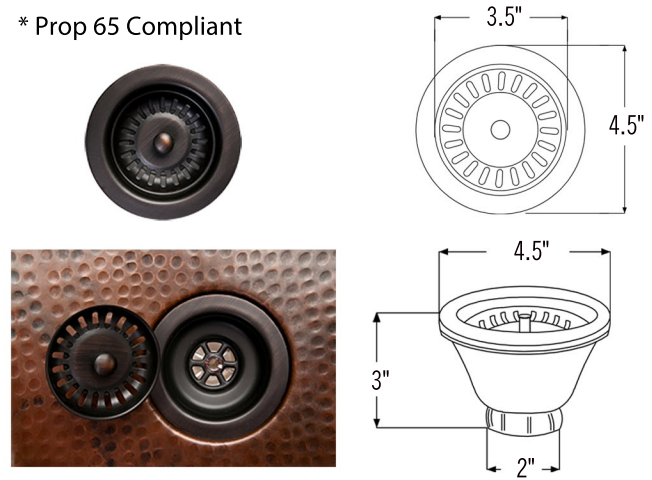

* ORB: Oil Rubbed Bronze

SINK DETAILS (Model# KA50DB33229)

- * 33" Hammered Copper Kitchen Apron 50/50 Double Basin Sink
- * Color: Oil Rubbed Bronze
- * Outer Dimension: 33" x 22" x 9"
- * Inner Dimension: L: 15" x 19" x 9" / R: 15" x 19" x 9"
- * Rim: Left, Back, Right - 1" / Front - 2"
- * Divider: 1" Wide (Optimized)
- * Drain Opening: 3.5" Standard
- * Material Gauge: 14
- * CODE / STANDARD COMPLIANCE: IAPMO / cUPC LISTED

* ORB: Oil Rubbed Bronze

DRAIN #1 DETAILS (Model# D-130ORB)

- * 3.5" Deluxe Garbage Disposal Drain w/ Basket
- * Color: Oil Rubbed Bronze
- * Outer Dimension: 4.5" x 2.25"
- * Inner Dimension: 3.5"
- * Installation Type: Insinkerator Brand Compatible
- * Material: Brass
- * Prop 65 Compliant

DRAIN #2 DETAILS (Model# D-132ORB)

- * 3.5" Kitchen, Prep, Bar Basket Strainer Drain
- * Color: Oil Rubbed Bronze
- * Outer Dimension: 4.5" x 3"
- * Inner Dimension: 3.5"
- * Installation Type: Compression
- * Material: Brass/PVC
- * Prop 65 Compliant

SILICONE DETAILS (Model# C900-ORB)

- * Neutral Cure Installation Silicone
- * Size: 4.7 OZ
- * Matches a Variety of Different Styled Sinks and Drains

COPPER SINK WAX DETAILS (Model# W900-WAX)

- * Copper Sink Wax Protectant
- * Made from Natural Bee's Wax
- * No Wax Build Up Ever!
- * Hard Water Protection
- * Works great on a variety of different surfaces: