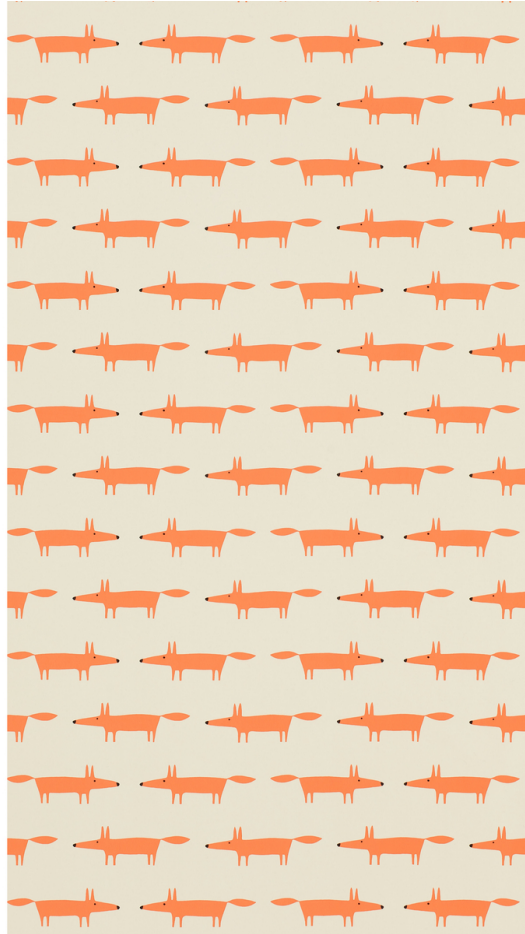

**Little Fox Wp - Ginger**

SKU: NSWA110841.SCN.0

kravet

SKU: **NSWA110841.SCN.0**

Railroaded: **No**

Composition: **Non Woven - 100%**

Vertical Repeat: **5 in (12.7 cm)**

Brand: **Scion**

Note: **Priced And Sold By The 11 Yard Roll**

Width: **20.5 in (52.07 cm)**

Wallcovering Area: **56.38 Square Feet**