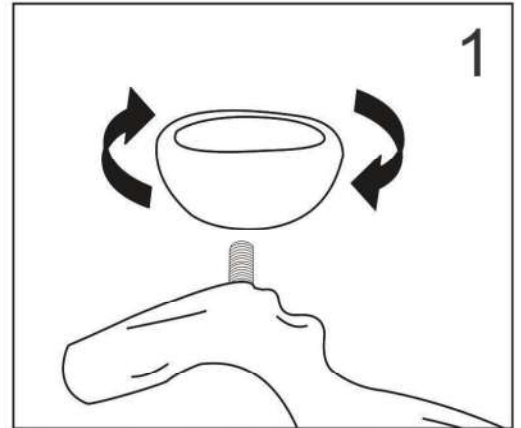

ASSEMBLY INSTRUCTION JAVA 2 (S,M,L)

			
Coffee Tree 1 pc.	Round Cup 2 pcs.	Base 1 pc.	Washer & Bolt 2 pcs.

Cup assembly

Detach assembly