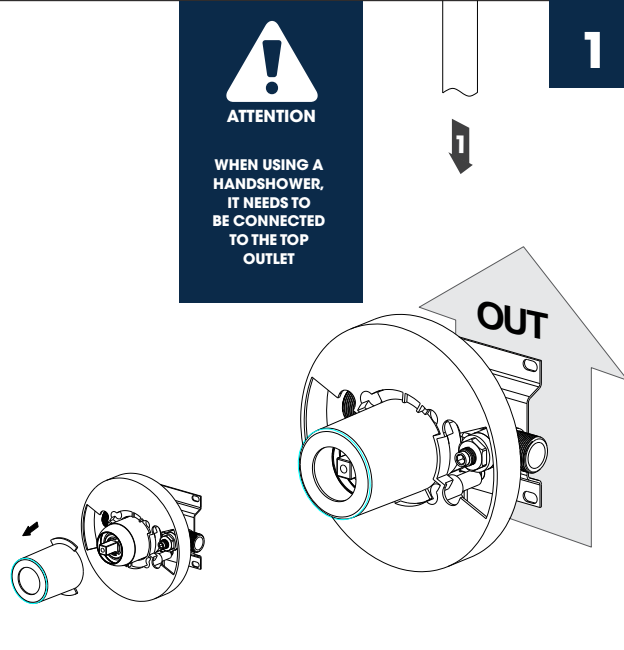

PRODUCT DRAWING

INSTALLATION STEPS

SHOWER SYSTEM FAUCET

Installation instruction

RECOMMENDED TOOLS

MB/BN/BG/CH/ORB

CARE INSTRUCTIONS

Rinse the product with clear water. Dry the product with a soft cloth.

Rough-In-Installation primaire

ATTENTION

WHEN USING A HANDSHOWER, IT NEEDS TO BE CONNECTED TO THE TOP OUTLET

1

2

3

4

HEAD SHOWER