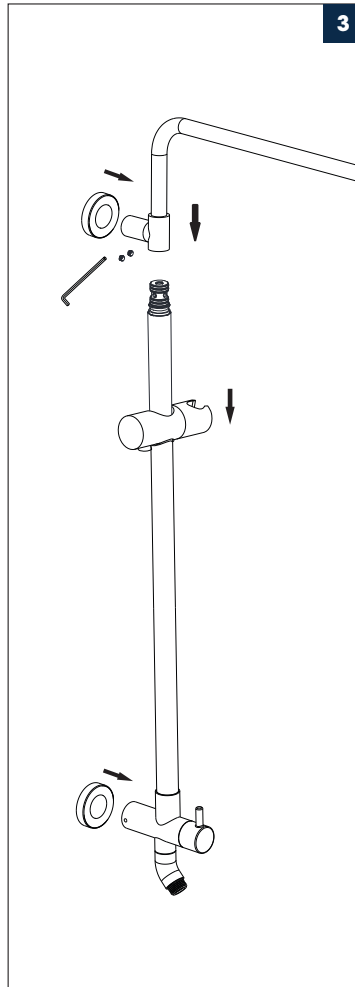

PRODUCT DRAWING

INSTALLATION STEPS

SHOWER SYSTEM FAUCET

Installation instruction

RECOMMENDED TOOLS

MB/BN/BG/CH/ORB

CARE INSTRUCTIONS

Rinse the product with clear water. Dry the product with a soft cloth.

Rough-In-Installation primaire

ATTENTION

WHEN USING A HANDSHOWER, IT NEEDS TO BE CONNECTED TO THE TOP OUTLET

1

2

3

4

HEAD SHOWER