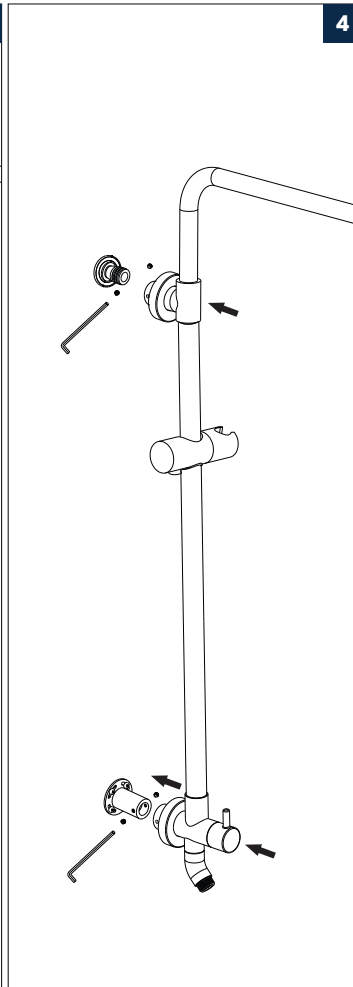

PRODUCT DRAWING

INSTALLATION STEPS

SHOWER SYSTEM FAUCET

Installation instruction

RECOMMENDED TOOLS

MB/BN/BG/CH/ORB

CARE INSTRUCTIONS

Rinse the product with clear water. Dry the product with a soft cloth.

Rough-In-Installation primaire

ATTENTION

WHEN USING A HANDSHOWER, IT NEEDS TO BE CONNECTED TO THE TOP OUTLET

1

2

3

4

HEAD SHOWER

HAND SHOWER