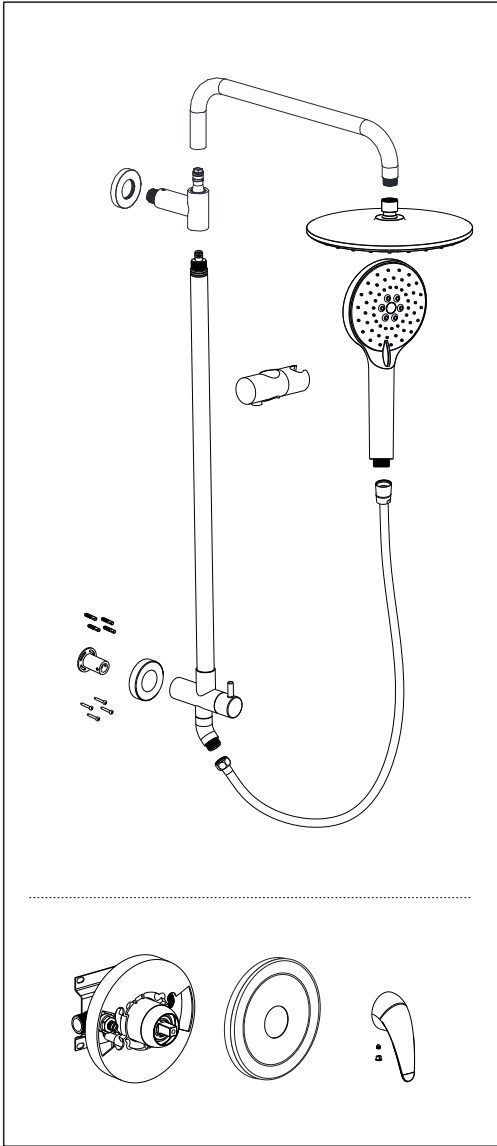

PRODUCT DRAWING

INSTALLATION STEPS

SHOWER SYSTEM FAUCET

Installation instruction

RECOMMENDED TOOLS

MB/BN/BG/CH/ORB

CARE INSTRUCTIONS

Rinse the product with clear water. Dry the product with a soft cloth.

Rough-In-Installation primaire

ATTENTION

WHEN USING A HANDSHOWER, IT NEEDS TO BE CONNECTED TO THE TOP OUTLET

1

2

3

4

HEAD SHOWER

HAND SHOWER