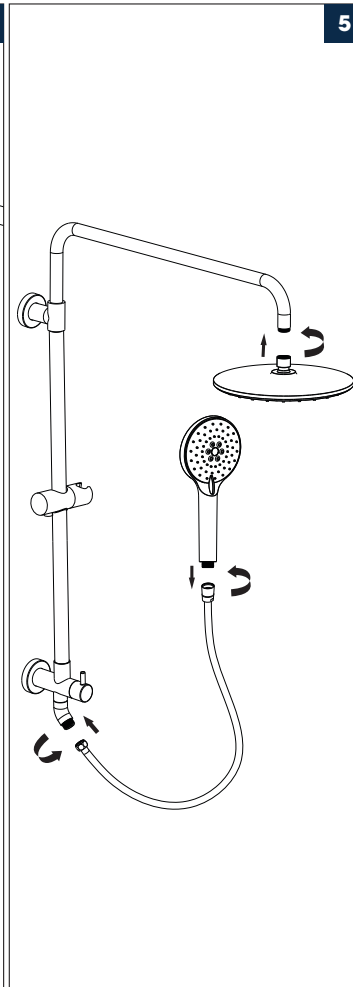

PRODUCT DRAWING

INSTALLATION STEPS

SHOWER SYSTEM FAUCET

Installation instruction

RECOMMENDED TOOLS

MB/BN/BG/CH/ORB

CARE INSTRUCTIONS

Rinse the product with clear water. Dry the product with a soft cloth.

Rough-In-Installation primaire

ATTENTION

WHEN USING A HANDSHOWER, IT NEEDS TO BE CONNECTED TO THE TOP OUTLET

1

2

3

4

HEAD SHOWER

HAND SHOWER