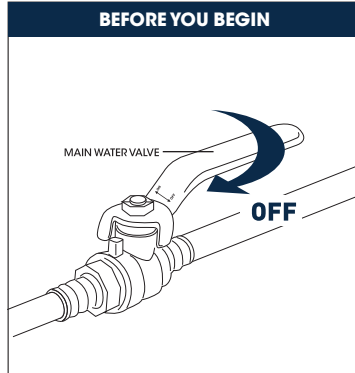

PRODUCT DRAWING

INSTALLATION STEPS

SHOWER SYSTEM FAUCET

Installation instruction

RECOMMENDED TOOLS

MB/BN/BG/CH/ORB

CARE INSTRUCTIONS

Rinse the product with clear water. Dry the product with a soft cloth.

Rough-In-Installation primaire

ATTENTION

WHEN USING A HANDSHOWER, IT NEEDS TO BE CONNECTED TO THE TOP OUTLET

1

2

3

4

HEAD SHOWER