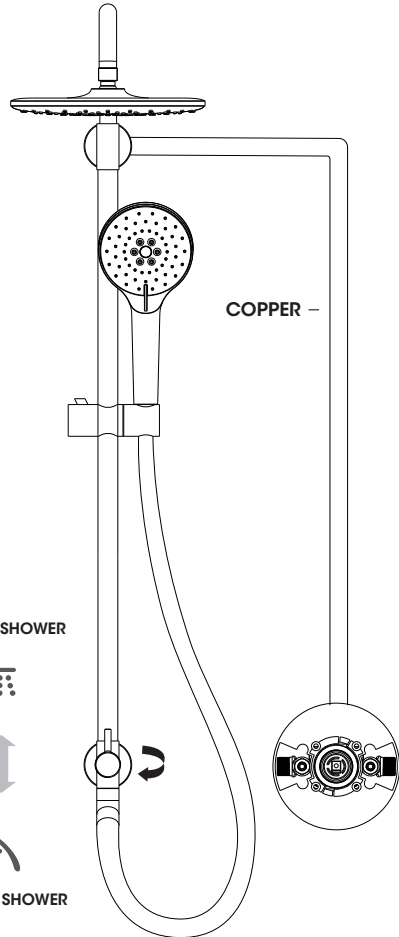

PRODUCT DRAWING

INSTALLATION STEPS

SHOWER SYSTEM FAUCET

Installation instruction

RECOMMENDED TOOLS

MB/BN/BG/CH/ORB

CARE INSTRUCTIONS

Rinse the product with clear water. Dry the product with a soft cloth.

Rough-In-Installation primaire

ATTENTION

WHEN USING A HANDSHOWER, IT NEEDS TO BE CONNECTED TO THE TOP OUTLET

1

2

3

4

HEAD SHOWER

HAND SHOWER