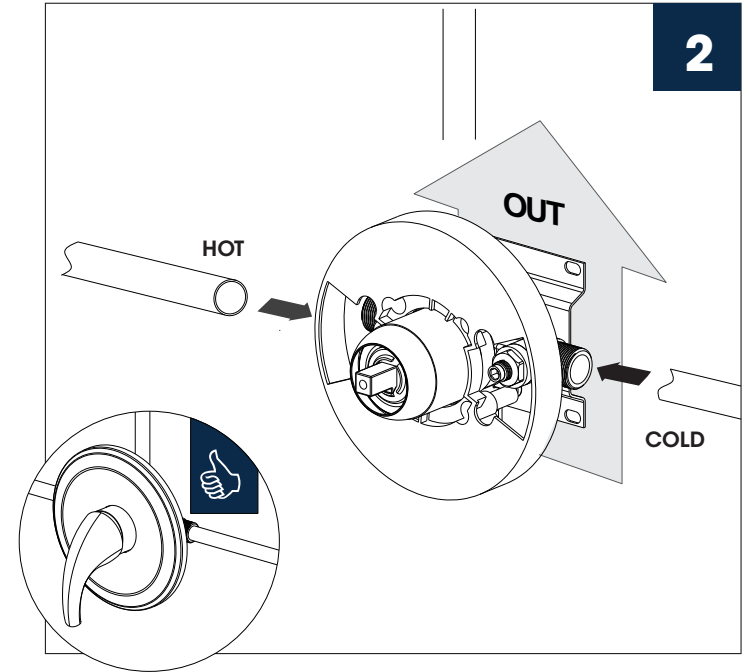

PRODUCT DRAWING

INSTALLATION STEPS

SHOWER SYSTEM FAUCET

Installation instruction

RECOMMENDED TOOLS

MB/BN/BG/CH/ORB

CARE INSTRUCTIONS

Rinse the product with clear water. Dry the product with a soft cloth.

Rough-In-Installation primaire

ATTENTION

WHEN USING A HANDSHOWER, IT NEEDS TO BE CONNECTED TO THE TOP OUTLET

1

2

3

4

HEAD SHOWER