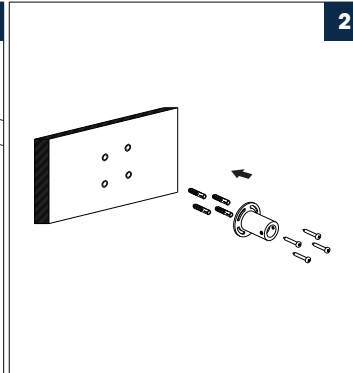

PRODUCT DRAWING

INSTALLATION STEPS

SHOWER SYSTEM FAUCET

Installation instruction

RECOMMENDED TOOLS

MB/BN/BG/CH/ORB

CARE INSTRUCTIONS

Rinse the product with clear water. Dry the product with a soft cloth.

Rough-In-Installation primaire

ATTENTION

WHEN USING A HANDSHOWER, IT NEEDS TO BE CONNECTED TO THE TOP OUTLET

1

2

3

4

HEAD SHOWER