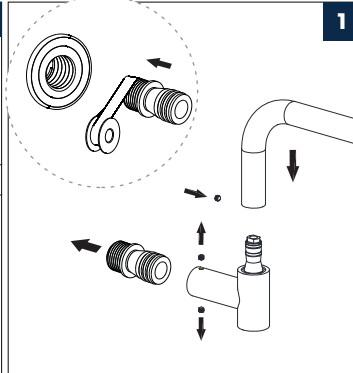

PRODUCT DRAWING

INSTALLATION STEPS

SHOWER SYSTEM FAUCET

Installation instruction

RECOMMENDED TOOLS

MB/BN/BG/CH/ORB

CARE INSTRUCTIONS

Rinse the product with clear water. Dry the product with a soft cloth.

Rough-In-Installation primaire

ATTENTION

WHEN USING A HANDSHOWER, IT NEEDS TO BE CONNECTED TO THE TOP OUTLET

1

2

3

4

HEAD SHOWER