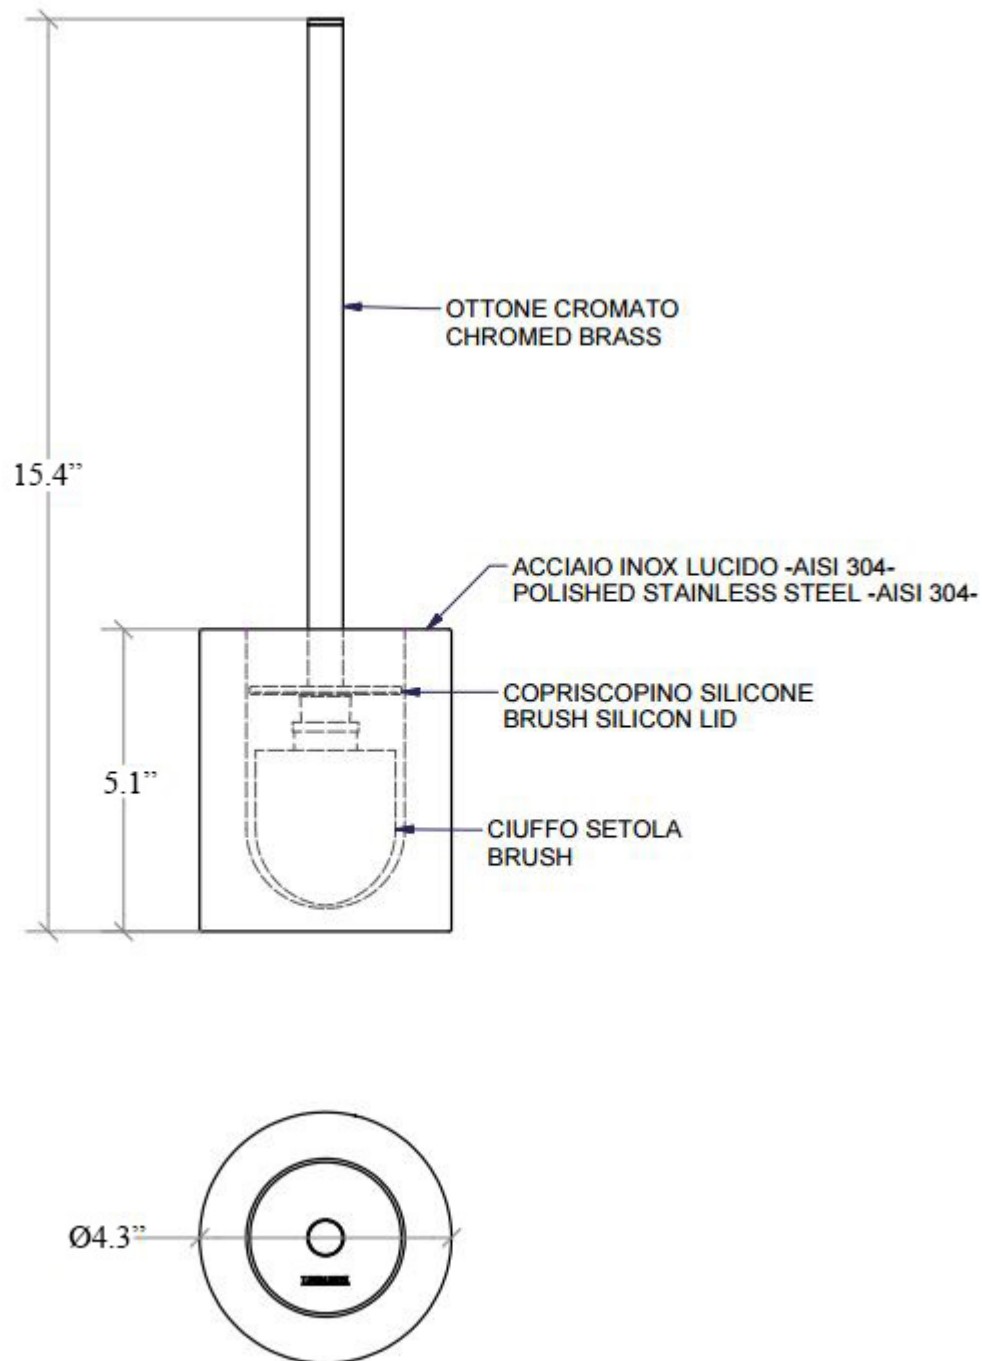

Product Specs Sheets

Collection
Skoati

Model |
Skoati 5008

Dimensions Metric

1 inch = 2.54 cm
1 inch = 25.4 mm

WS[®]
BATH
COLLECTIONS

1051 Lea Drive - Collegeville, PA 19426
Tel. 215 513 9400 - Fax 610 831 0215
www.ws bathcollections.com - info@ws bathcollections.com