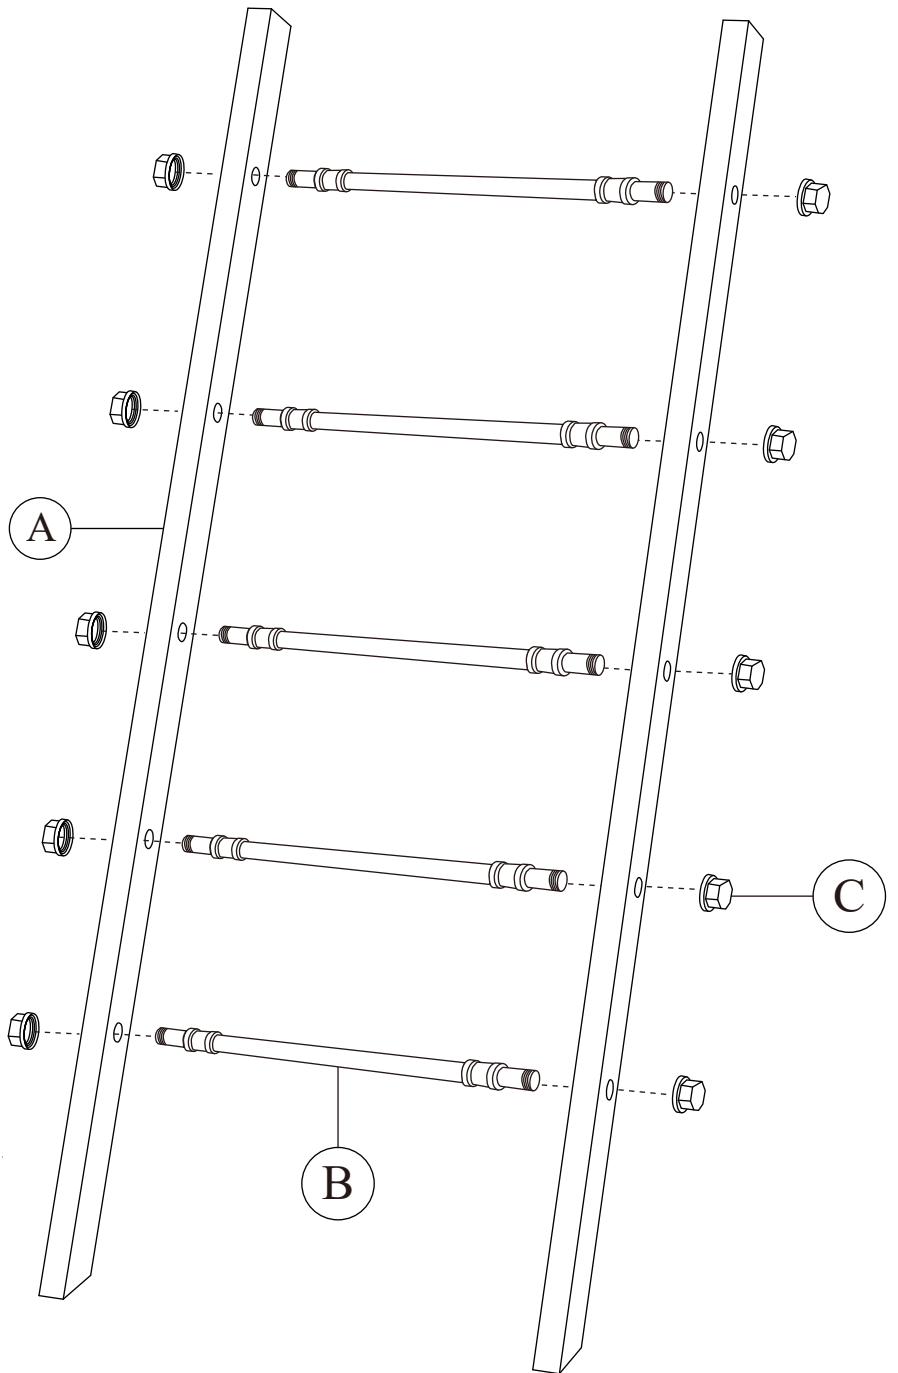

5-ft Wall-Leaning Wood & Metal Blanket Ladder

*part B,C are pre assembled

No.	A	B	C
Part			
Pcs	2	5	10