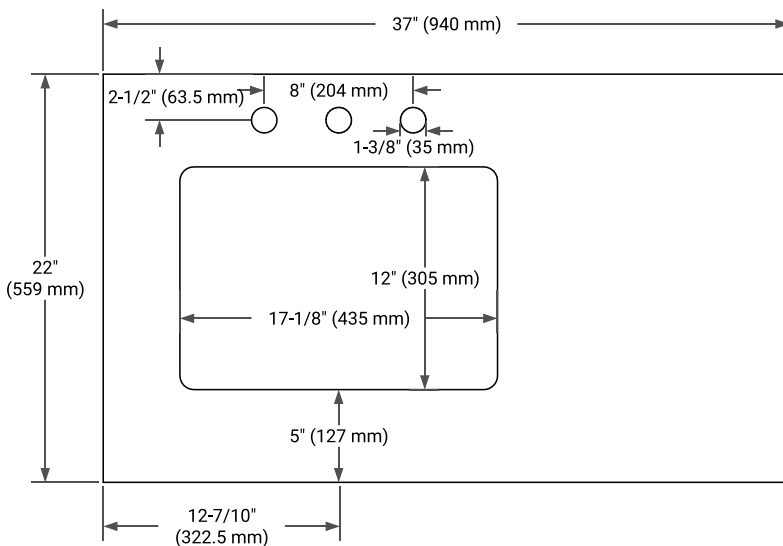

36" LEFT OFFSET CABINET

BASE CABINET DIMENSIONS

36" W x 21.5" D x 34.5" H

FEATURES

- Solid wood frame & plywood panels
- Dovetail drawers and joints
- Soft closing doors & drawers

HARDWARE FINISHES*

Brushed Nickel Satin Brass Matte Black Polished Chrome

37" LEFT RECTANGLE SINK COUNTERTOP WITH 0.75 IN. THICKNESS

OVERALL DIMENSIONS

37" W x 22" D x 0.75" H

COUNTERTOP OPTIONS

Carrara Marble

FEATURES

- Solid countertop with mitered edges & seams
- Undermount white rectangular sink
- Pre-drilled for 8" widespread faucet

INCLUDED

- Countertop
- Matching Backsplash
- Rectangle Sink

COUNTERTOP PLAN VIEW

EDGE SIDE VIEW

THREE DIMENSIONAL COUNTERTOP VIEW