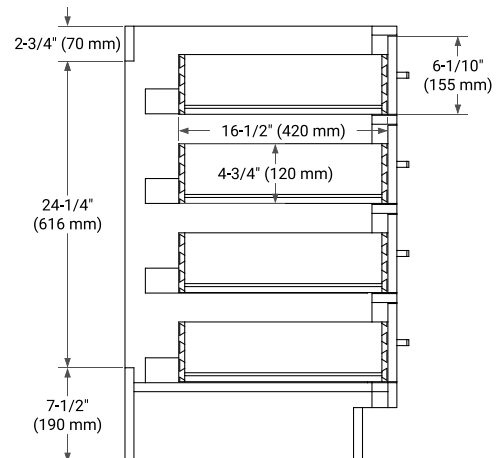

36" LEFT OFFSET CABINET

BASE CABINET DIMENSIONS

36" W x 21.5" D x 34.5" H

FEATURES

- Solid wood frame & plywood panels
- Dovetail drawers and joints
- Soft closing doors & drawers

HARDWARE FINISHES*

Brushed Nickel Satin Brass Matte Black Polished Chrome

37" LEFT RECTANGLE SINK COUNTERTOP WITH 0.75 IN. THICKNESS

OVERALL DIMENSIONS

37" W x 22" D x 0.75" H

COUNTERTOP OPTIONS

Carrara Marble

FEATURES

- Solid countertop with mitered edges & seams
- Undermount white rectangular sink
- Pre-drilled for 8" widespread faucet

INCLUDED

- Countertop
- Matching Backsplash
- Rectangle Sink

COUNTERTOP PLAN VIEW

EDGE SIDE VIEW

THREE DIMENSIONAL COUNTERTOP VIEW