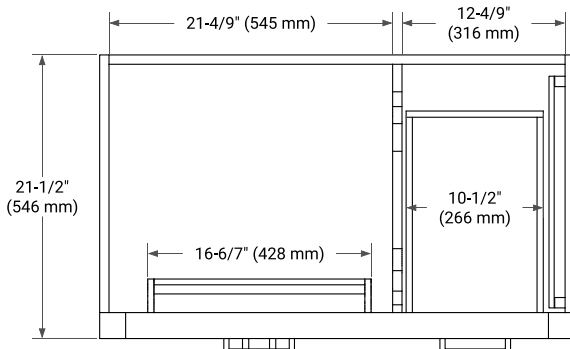

36" LEFT OFFSET CABINET

BASE CABINET DIMENSIONS

36" W x 21.5" D x 34.5" H

FEATURES

- Solid wood frame & plywood panels
- Dovetail drawers and joints
- Soft closing doors & drawers

HARDWARE FINISHES*

Brushed Nickel Satin Brass Matte Black Polished Chrome

37" LEFT RECTANGLE SINK COUNTERTOP WITH 0.75 IN. THICKNESS

OVERALL DIMENSIONS

37" W x 22" D x 0.75" H

COUNTERTOP OPTIONS

Carrara Marble

FEATURES

- Solid countertop with mitered edges & seams
- Undermount white rectangular sink
- Pre-drilled for 8" widespread faucet

INCLUDED

- Countertop
- Matching Backsplash
- Rectangle Sink

COUNTERTOP PLAN VIEW

EDGE SIDE VIEW

THREE DIMENSIONAL COUNTERTOP VIEW