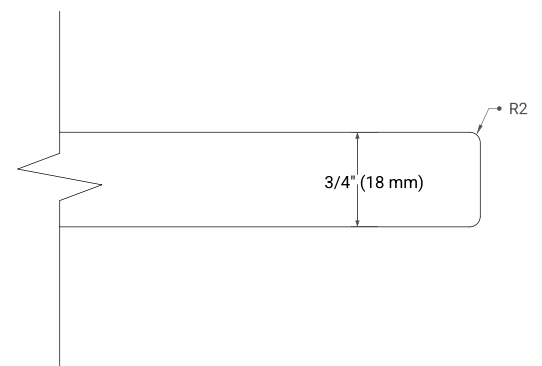

36" LEFT OFFSET CABINET

BASE CABINET DIMENSIONS

36" W x 21.5" D x 34.5" H

FEATURES

- Solid wood frame & plywood panels
- Dovetail drawers and joints
- Soft closing doors & drawers

HARDWARE FINISHES*

Brushed Nickel Satin Brass Matte Black Polished Chrome

37" LEFT RECTANGLE SINK COUNTERTOP WITH 0.75 IN. THICKNESS

OVERALL DIMENSIONS

37" W x 22" D x 0.75" H

COUNTERTOP OPTIONS

Carrara Marble

FEATURES

- Solid countertop with mitered edges & seams
- Undermount white rectangular sink
- Pre-drilled for 8" widespread faucet

INCLUDED

- Countertop
- Matching Backsplash
- Rectangle Sink

COUNTERTOP PLAN VIEW

EDGE SIDE VIEW

THREE DIMENSIONAL COUNTERTOP VIEW