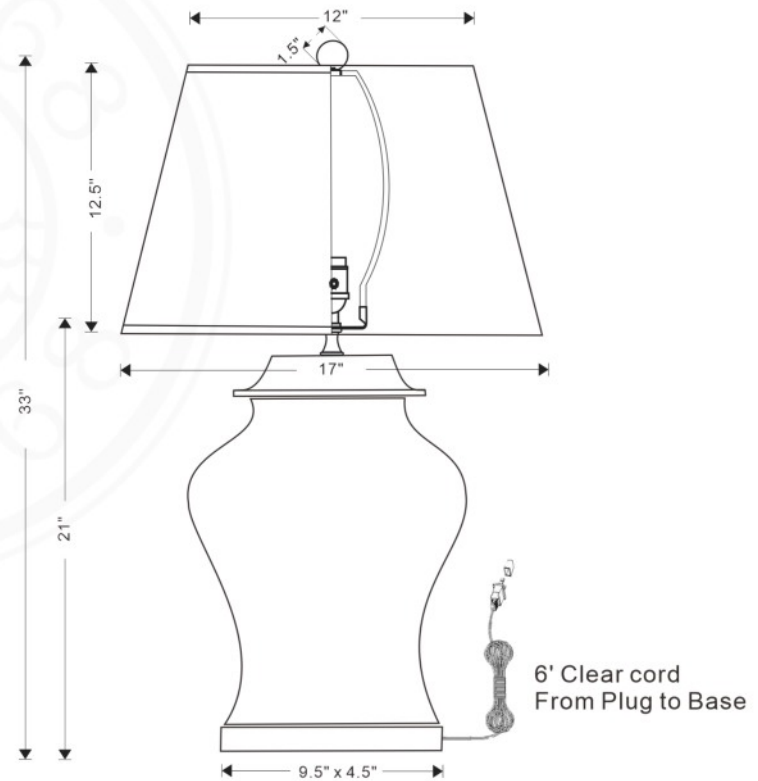

CANTON CORAL LAMP

Canton Coral Lamp
Items # LBAS-010-03

Height: 33"

Width: 17" x 14"

Base: Lucite 9.5" x 4.5" x 1.25" h rect. base

Finial: 1.5" Crystal ball.

Finish: Porcelain.

Shade Details: (12" x 9") x (17" x 14") x 12.5" sh

Sockets: E26 knobs socket-3 way.

Wattage: 150 watt max bulb.

All Port 68 designs are copyrighted. All rights reserved.