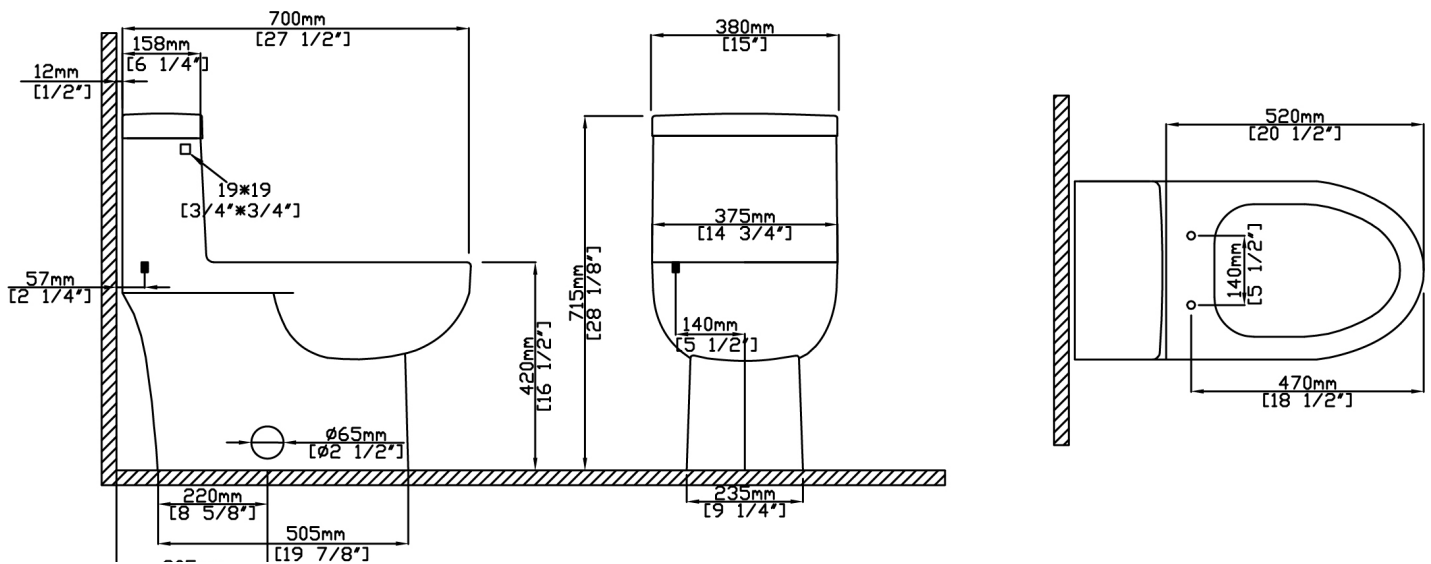

White
Enamel
.01

Matte
Black
.05

PRODUCT FEATURES

- One-piece compact-elongated vitreous china toilet with Rimless bowl
- EPA WaterSense certified 1.28gpf high-efficiency flush
- Fully skirted trapway with easy floor bolt access
- 12" rough-in
- ADA-compliant 16-1/2" bowl rim (chair-height)
- Includes Silent Close, Quick-Release Duroplast seat and solid metal tank lever in Polished Chrome finish
- Antimicrobial MicroGlaze finish
- Fully glazed 2-1/8" internal trapway
- Oversized 3" flush valve
- Limited lifetime warranty on ceramic

C

MODEL NUMBERS

DESCRIPTION	FINISH/ LEVER PLACEMENT	MODEL NO.
One-Piece Toilet, 1.28gpf Compact-Elongated Includes Silent Close, Quick-Release Seat & Tank Lever in Polished Chrome Finish	White, LH	C-2620.01
<i>Right-hand configuration available. MOQ and lead times vary. Contact sales@icerausa.com for details.</i>		

*See opposite page for optional lever finishes.

SPECIFICATIONS

IMPORTANT: Dimensions are nominal and may vary within the range of tolerance per NSI Standard A112.19.2. These measurements are subject to change. No responsibility is assumed for use of superseded or voided pages.