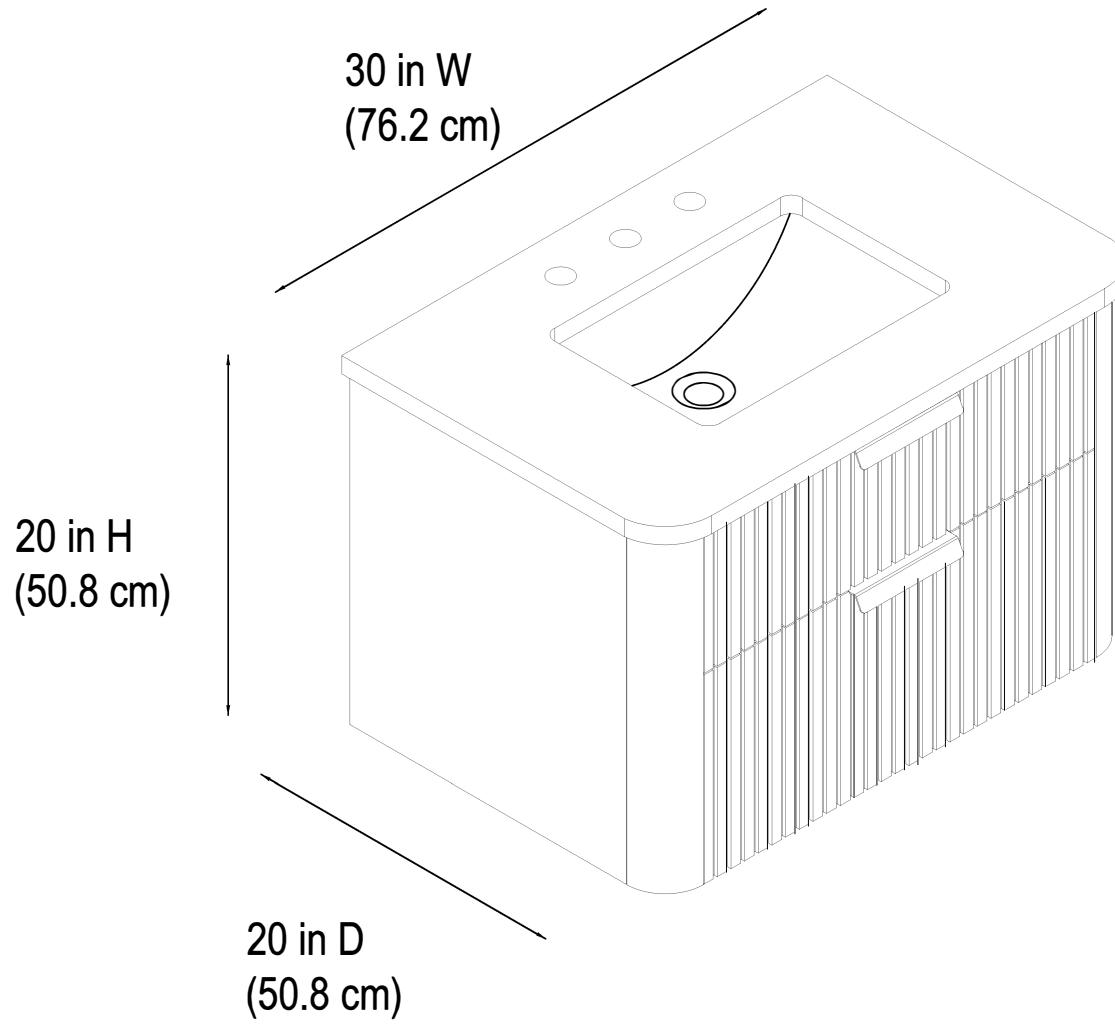

30" Bathroom Vanity

30 in. W x 20 in.D x 20 in.H
(76.2 cm x 50.8 cm x 50.8 cm)

Top View

Back View