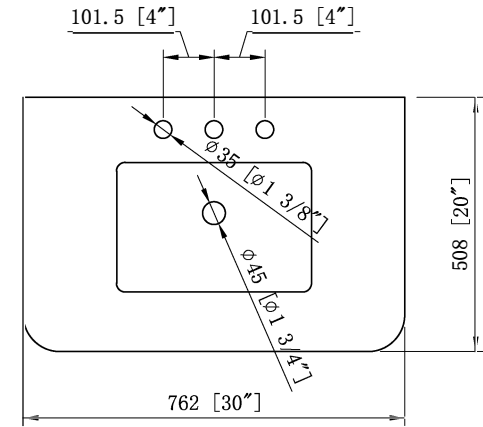

30" Bathroom Vanity

30 in. W x 20 in.D x 20 in.H
(76.2 cm x 50.8 cm x 50.8 cm)

Top View

Back View