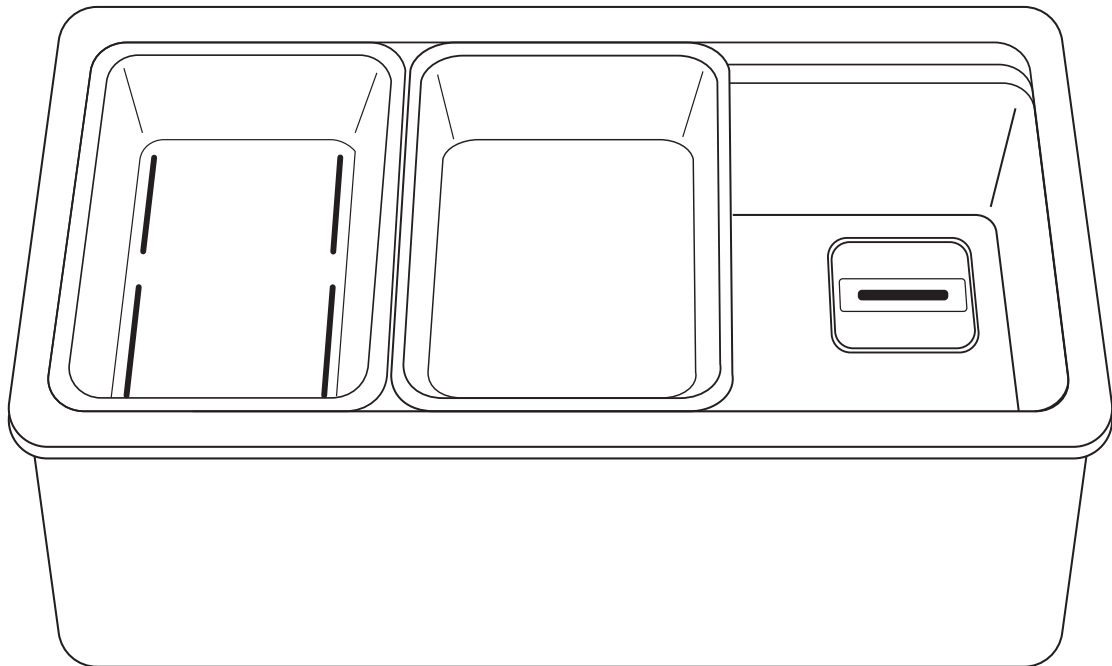

# DIMENSION DETAILS

## DELUXE KITCHEN SINK

PRODUCT  
INSTRUCTION  
VIDEO

# PRODUCT SIZE

## Sink Dimensions: 27" x 19" x 10"