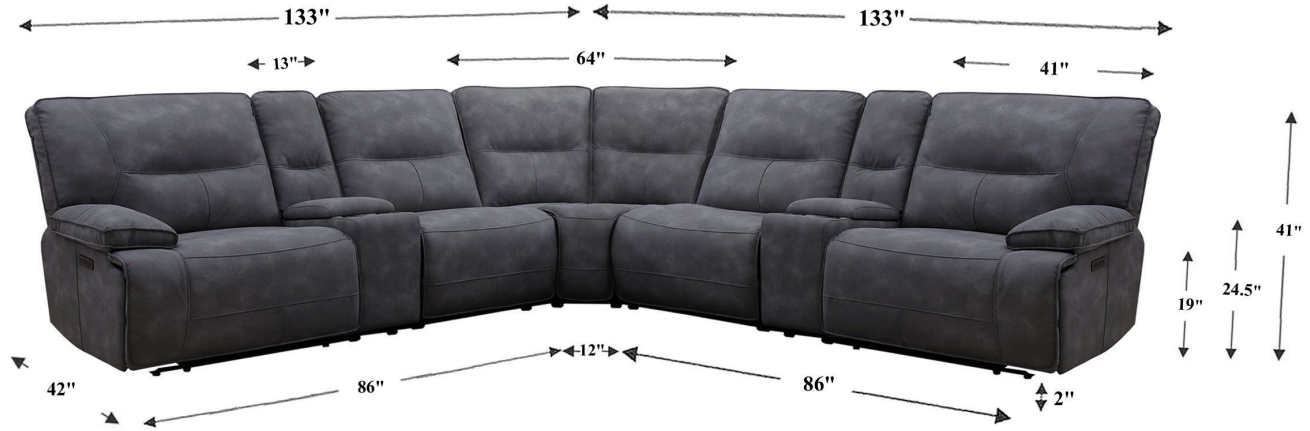

7 Piece Modular Power Reclining Sectional with Power Adjustable Headrests

Overall Dimensions	133" x 133" x 40"
Overall Width	133"
Overall Depth	133"
Overall Height	41"
Overall Weight	496 lbs.
Fully Reclined	70"
Distance from Wall	8"
Back of Seat to end of Chaise	44.5"
Leg Height (Distance from Foot Rest to Floor in Full Recline)	23.5"
Head Height (Distance from Headrest to Floor in Full Recline)	29"

Seat Width	29.5"
Seat Depth	23"
Seat Height	19"
Arm Width	12"
Arm Depth	20.5"
Arm Height	24.5"
Back Height	24"
Console Storage area Inside	9.5" x 11.5" x 6"