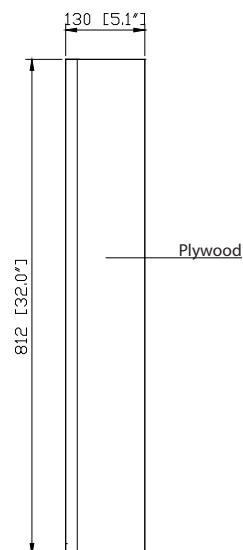

Features

- Durable poplar wood frame
- Beveled-edge mirror
- 1 soft-close door
- 3 glass shelves inside
- Mirror backing inside cabinet
- Mirror cabinet hangs vertically
- Wall cleat for easy hanging and leveling

Colors / Finishes

- Tobacco
- Light Espresso
- White

Nominal Dimension

- 24W x 5.1D x 32H (inches)

Related Items

Vanity

Product Diagrams

Front

Back

Side

Top