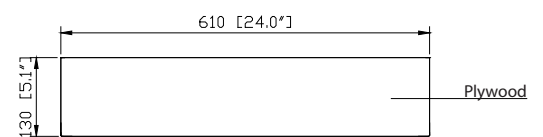

Colors / Finishes

- Tobacco
- Light Espresso
- White

Nominal Dimension

- 24W x 5.1D x 32H (inches)

Related Items

Vanity

Product Diagrams

Front

Back

Side

Top