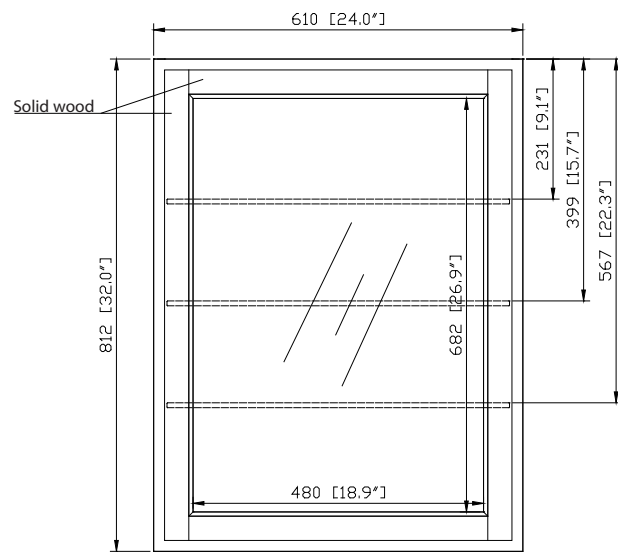

Features

- Durable poplar wood frame
- Beveled-edge mirror
- 1 soft-close door
- 3 glass shelves inside
- Mirror backing inside cabinet
- Mirror cabinet hangs vertically
- Wall cleat for easy hanging and leveling

Colors / Finishes

- Tobacco
- Light Espresso
- White

Nominal Dimension

- 24W x 5.1D x 32H (inches)

Related Items

Vanity

Product Diagrams

Front

Back

Side

Top