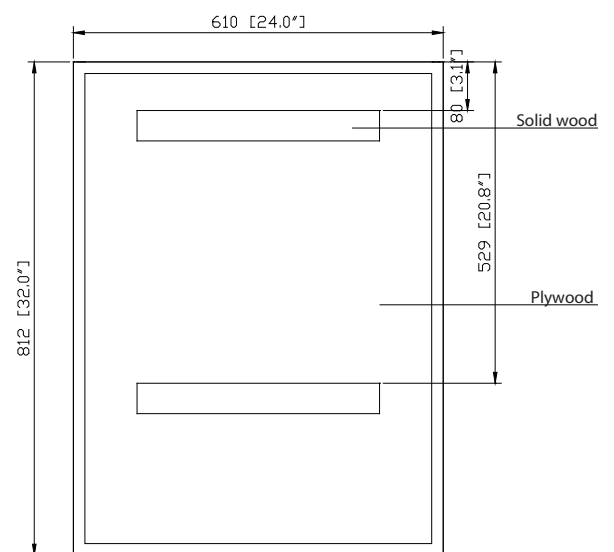

Features

- Durable poplar wood frame
- Beveled-edge mirror
- 1 soft-close door
- 3 glass shelves inside
- Mirror backing inside cabinet
- Mirror cabinet hangs vertically
- Wall cleat for easy hanging and leveling

Colors / Finishes

- Tobacco
- Light Espresso
- White

Nominal Dimension

- 24W x 5.1D x 32H (inches)

Related Items

Vanity

Product Diagrams

Front

Back

Side

Top