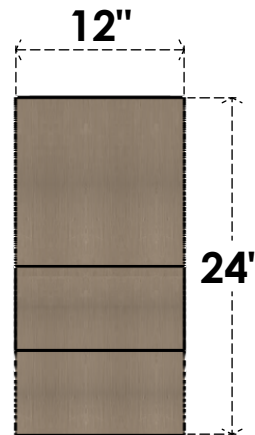

# ITEM NUMBER: CORU12X36X24GRNRCPR

12"W X 36"D X 24"H SERIES 3 CLASSIC GREENSBORO ROUGH CEDAR  
TIMBERTHANE FAUX WOOD CORBEL, PRIMED

**SIDE PROFILE**

**FRONT PROFILE**

**ISOMETRIC**

EKENA MILLWORK  
2300 WEST MAIN ST.  
CLARKSVILLE, TX 75426  
TOLL FREE: 866-607-0453  
WWW.EKENAMILLWORK.COM

#### NOTES

1. INSTALLATION TO BE COMPLETED IN ACCORDANCE WITH MANUFACTURER'S SPECIFICATIONS.
2. DRAWING MAY NOT BE TO SCALE
3. THIS DRAWING IS INTENDED FOR DESIGN AND PLANNING PURPOSES ONLY.
4. ALL INFORMATION CONTAINED HEREIN WAS CURRENT AT THE TIME OF DEVELOPMENT BUT MUST BE REVIEWED AND APPROVED BY THE PRODUCT MANUFACTURER TO BE CONSIDERED ACCURATE.
5. TIMBERTHANE ARCHITECTURAL PRODUCTS ARE MADE FROM HIGH DENSITY URETHANE AND COME FACTORY PRIMED