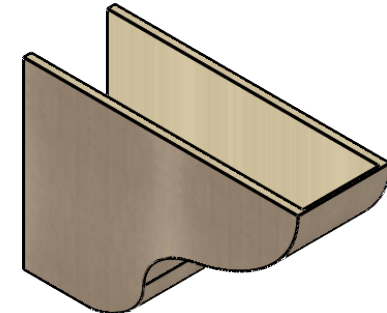

# ITEM NUMBER: CORU12X36X24GRNRCPR

12"W X 36"D X 24"H SERIES 3 CLASSIC GREENSBORO ROUGH CEDAR  
TIMBERTHANE FAUX WOOD CORBEL, PRIMED

**SIDE PROFILE**

**FRONT PROFILE**

**ISOMETRIC**

EKENA MILLWORK  
2300 WEST MAIN ST.  
CLARKSVILLE, TX 75426  
TOLL FREE: 866-607-0453  
WWW.EKENAMILLWORK.COM

#### NOTES

1. INSTALLATION TO BE COMPLETED IN ACCORDANCE WITH MANUFACTURER'S SPECIFICATIONS.
2. DRAWING MAY NOT BE TO SCALE
3. THIS DRAWING IS INTENDED FOR DESIGN AND PLANNING PURPOSES ONLY.
4. ALL INFORMATION CONTAINED HEREIN WAS CURRENT AT THE TIME OF DEVELOPMENT BUT MUST BE REVIEWED AND APPROVED BY THE PRODUCT MANUFACTURER TO BE CONSIDERED ACCURATE.
5. TIMBERTHANE ARCHITECTURAL PRODUCTS ARE MADE FROM HIGH DENSITY URETHANE AND COME FACTORY PRIMED