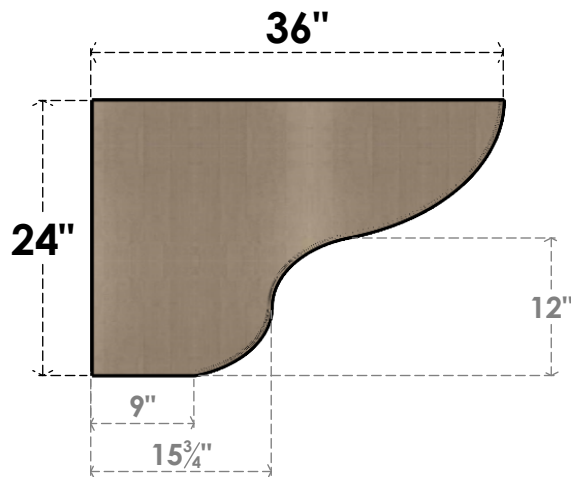

# ITEM NUMBER: CORU12X36X24GRNRCPR

12"W X 36"D X 24"H SERIES 3 CLASSIC GREENSBORO ROUGH CEDAR  
TIMBERTHANE FAUX WOOD CORBEL, PRIMED

**SIDE PROFILE**

**FRONT PROFILE**

**ISOMETRIC**

EKENA MILLWORK  
2300 WEST MAIN ST.  
CLARKSVILLE, TX 75426  
TOLL FREE: 866-607-0453  
WWW.EKENAMILLWORK.COM

#### NOTES

1. INSTALLATION TO BE COMPLETED IN ACCORDANCE WITH MANUFACTURER'S SPECIFICATIONS.
2. DRAWING MAY NOT BE TO SCALE
3. THIS DRAWING IS INTENDED FOR DESIGN AND PLANNING PURPOSES ONLY.
4. ALL INFORMATION CONTAINED HEREIN WAS CURRENT AT THE TIME OF DEVELOPMENT BUT MUST BE REVIEWED AND APPROVED BY THE PRODUCT MANUFACTURER TO BE CONSIDERED ACCURATE.
5. TIMBERTHANE ARCHITECTURAL PRODUCTS ARE MADE FROM HIGH DENSITY URETHANE AND COME FACTORY PRIMED