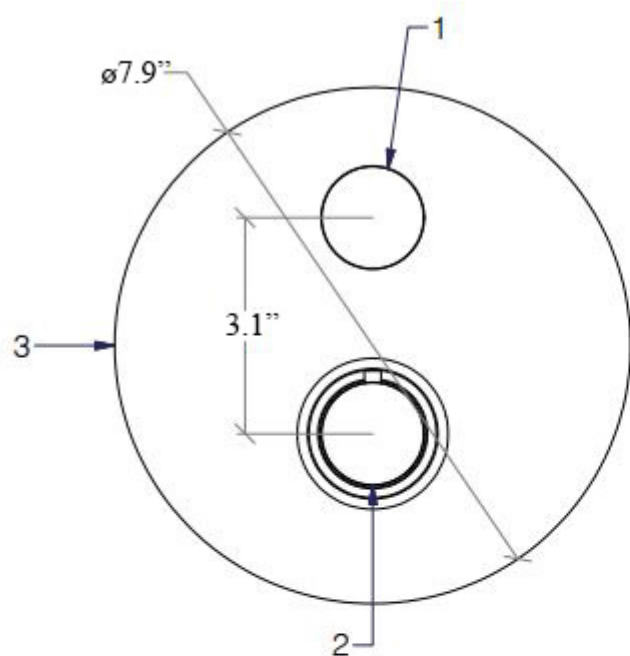

Product Specs Sheets

- 1. DEVIATORE / DIVERTER
- 2. MISCELATORE / MIXER
- 3. PLACCA A MURO / WALL PLATE

Collection
Linea

Model |
Linea 54125

Dimensions Metric

1 inch = 2.54 cm
1 inch = 25.4 mm

WS[®]
BATH
COLLECTIONS