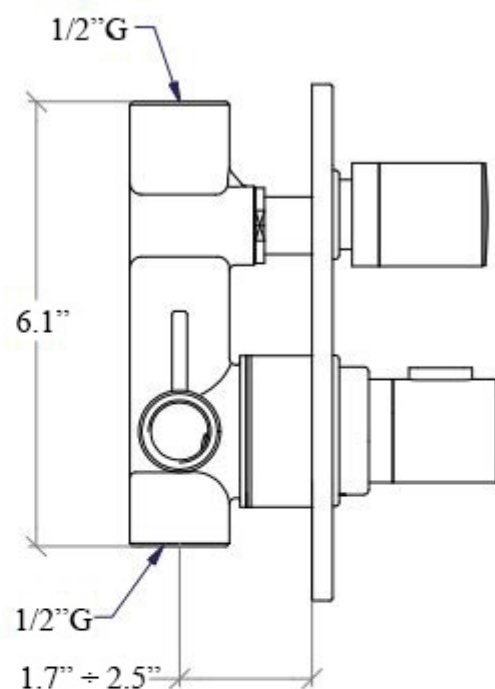

Product Specs Sheets

- 1. DEVIATORE / DIVERTER
- 2. MISCELATORE / MIXER
- 3. PLACCA A MURO / WALL PLATE

Collection
Linea

Model |
Linea 54125

Dimensions Metric

1 inch = 2.54 cm
1 inch = 25.4 mm

WS[®]
BATH
COLLECTIONS