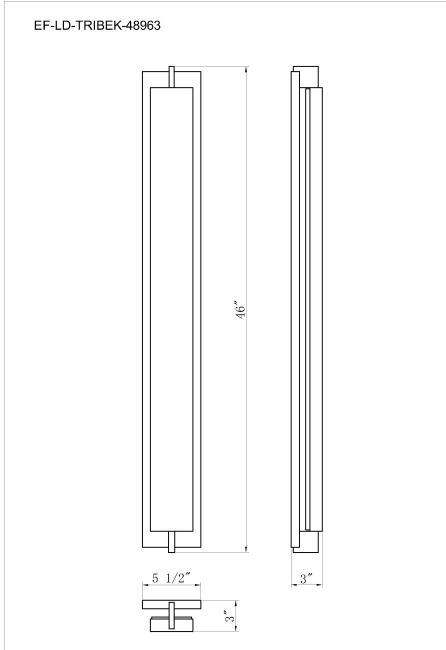

TRIBEK, 46" INTEGRATED LED OUTDOOR WALL SCONCE

PRODUCT DETAILS

No.	:	48963-022
Product Color	:	MATTE BLACK
Product Material	:	STEEL
Length	:	5.5"
Width	:	3"
Height	:	46"
Weight	:	16.5LBS

LIGHT SOURCE DETAILS

OPTIONS AVAILABLE

ITEM NO.	FINISH	SHADE
48963-015	GOLD	
48963-022	MATTE BLACK	

TECHNICAL DETAILS

Hanging Support Type	:	J-BOX
Beam Angle	:	270

PROJECT INFORMATION

 Job Name: Date: Type:

 Comments: