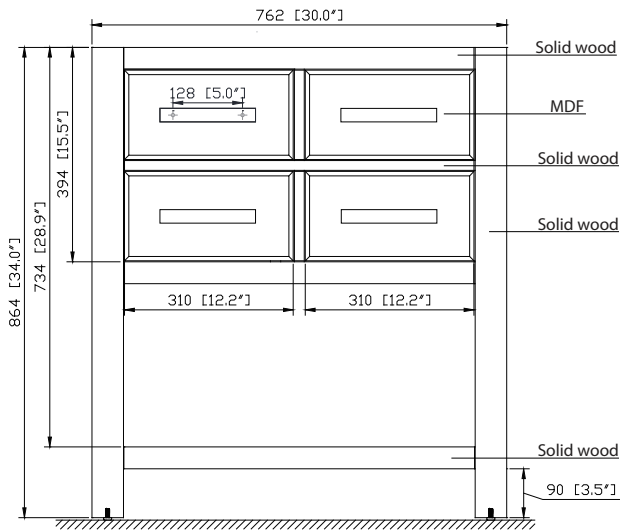

## Nominal Dimension

- 30W x 21.5D x 34H inches

## Product Diagrams

Front

Back

Side

Top