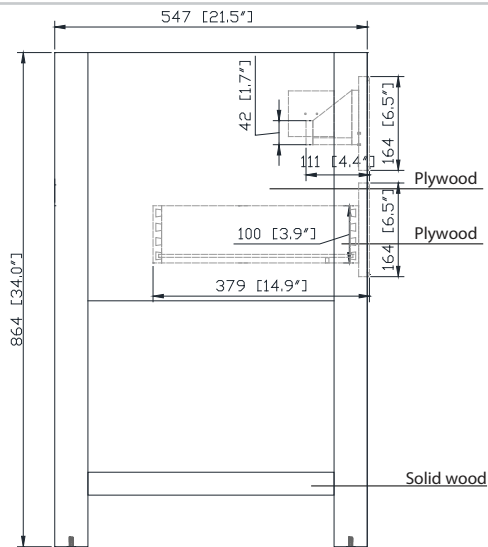

## Nominal Dimension

- 30W x 21.5D x 34H inches

## Components

Mirror	14000-M24-CG	14000-MC24-CG	14000-M24-NB
	14000-M24-WT	14000-MC24-WT	14000-MC24-NB
Vanity Top	SUT31BK-R	SUT31GB-R	SUT31CW-R
	SUT31BK	SUT31GB	SUT31CW
Sink	CUM20WT-R	CUM18WT	CUM18LN

## Product Diagrams

Front

Back

Side

Top