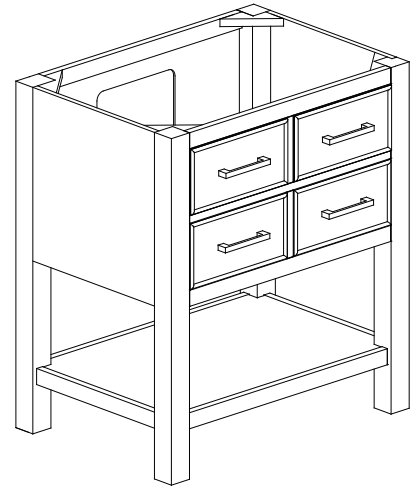

## Features

- Solid poplar wood frame, Birch veneer plywood
- 2 soft-close drawer, 1 open shelf
- 2 flip-down drawers
- Brushed nickel or matte gold finish hardware
- Adjustable height levelers

## Nominal Dimension

- 30W x 21.5D x 34H inches