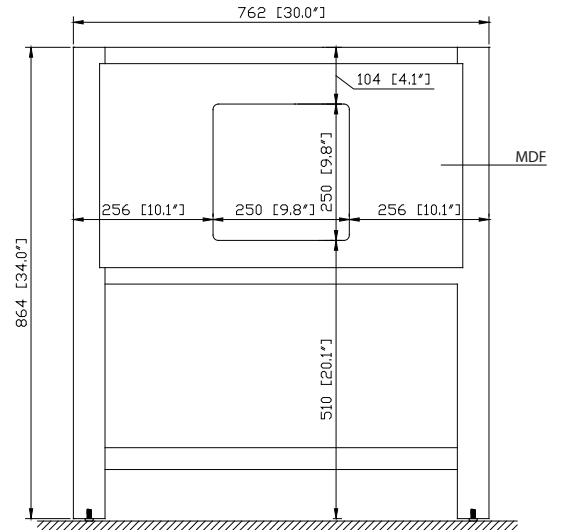

## Nominal Dimension

- 30W x 21.5D x 34H inches

## Product Diagrams

Front

Back

Side

Top