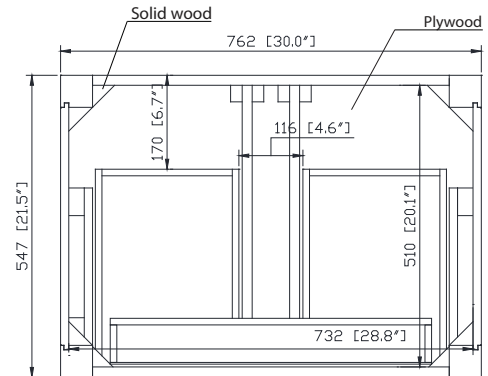

## Nominal Dimension

- 30W x 21.5D x 34H inches

## Product Diagrams

Front

Back

Side

Top