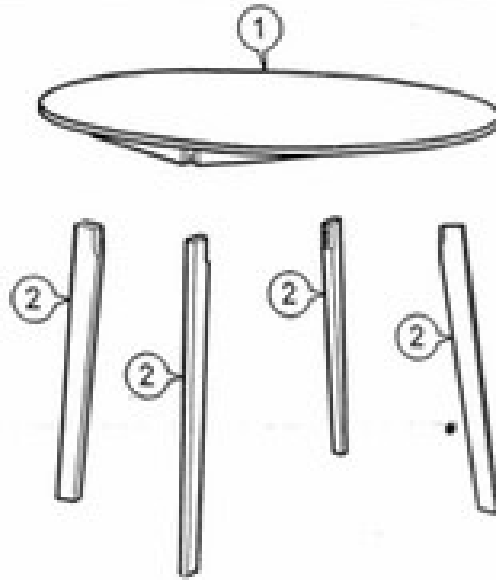

ASSEMBLY  
INSTRUCTIONS

Item : Mandy 900 Round Dining Table

Not Provided

Part List

Hardware List

A	M6 x 60mm = 8	B	1/4" = 8	C	1/4" = 8	D	= 1
---	---------------	---	----------	---	----------	---	-----