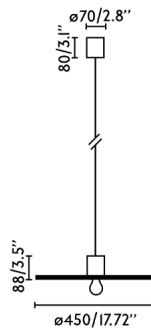

General characteristics

Fixation	Ceiling
voltage	120V
Hertz	60Hz
Cable length	0.02 ft
Max. Power	15W

Material

Body/Structure	Aluminium
Screen	Recycled PET

Finish

Body/Structure	Matt Black
Screen	White & Black
Location	Dry locations only
US Certification	Fijas cETLus