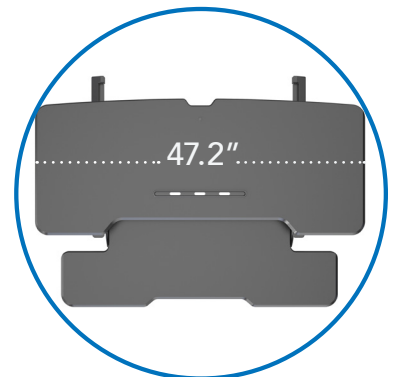

- Enjoy infinite height adjustment between 5.9" and 16.9"
- Extra wide 47" desktop provides ample space for two monitors or one monitor plus laptop
- The built-in device channel keeps your tablet or smartphone at your fingertips

Extra wide workspace

Weight capacity

Height adjustable

Features Video

User Manual

Large Standing Desk Converter with 47" Desktop

MOUNT-IT!

Gas Spring

Built-in device channel

Extra wide workspace

SPECIFICATIONS

Top Platform Size:	47.2" x 19.5"
Keyboard Platform Size:	41.2" x 13.8"
Height Adjustability Range:	5.9" - 16.9"
Height Adjustment:	Gas Spring
Weight Capacity:	33 lbs
Material:	MDF (desktop), steel (frame)