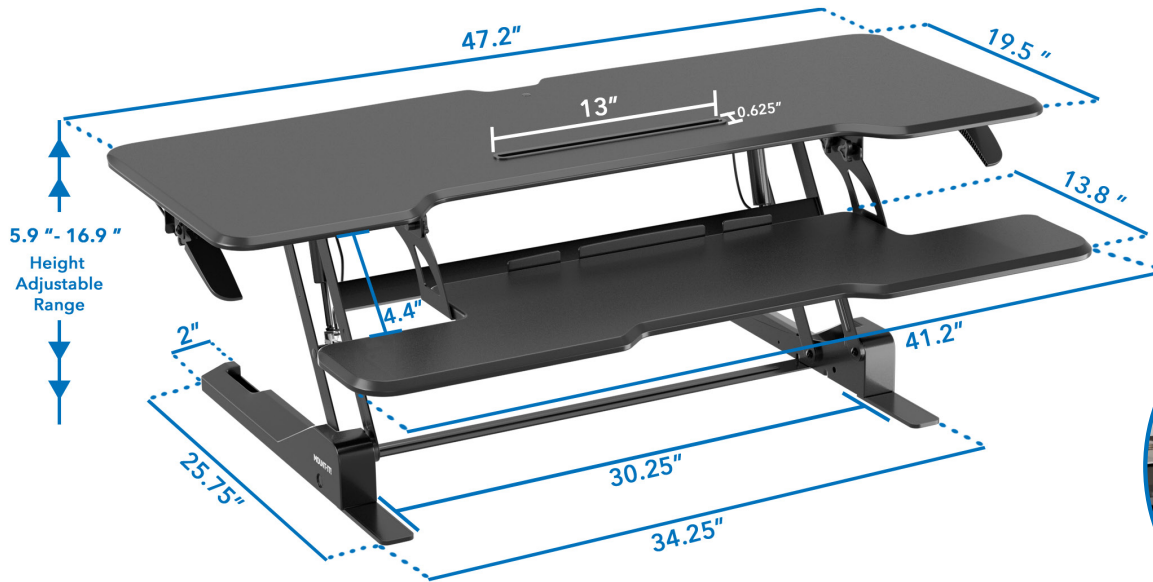

MOUNT-IT!

MI-15009L

Large Standing Desk Converter with 47" Desktop

Add movement to your workday by converting your traditional desk or table into a dynamic sit-stand desk instantly. Thanks to its gas spring technology this standing desk converter can be easily adjusted to your preferred height by holding down the lever.

- Enjoy infinite height adjustment between 5.9" and 16.9"
- Extra wide 47" desktop provides ample space for two monitors or one monitor plus laptop
- The built-in device channel keeps your tablet or smartphone at your fingertips

Extra wide workspace

Weight capacity

Height adjustable

Features Video

User Manual

Large Standing Desk Converter with 47" Desktop

MOUNT-IT!

Gas Spring

Built-in device channel

Extra wide workspace

SPECIFICATIONS

Top Platform Size:	47.2" x 19.5"
Keyboard Platform Size:	41.2" x 13.8"
Height Adjustability Range:	5.9" - 16.9"
Height Adjustment:	Gas Spring
Weight Capacity:	33 lbs
Material:	MDF (desktop), steel (frame)