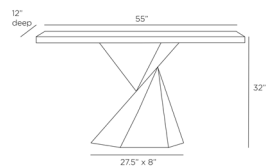

VALDER CONSOLE

FLI01
 Blackened Bronze
 H: 32 IN
 W: 55 IN
 D: 12 IN

Sleek and modern, our Valder console was inspired by the tight paper folds in origami and reimagined as a twisted, faceted, blackened-bronze iron pedestal base with a high-contrast smoke oak top. Finish will vary.