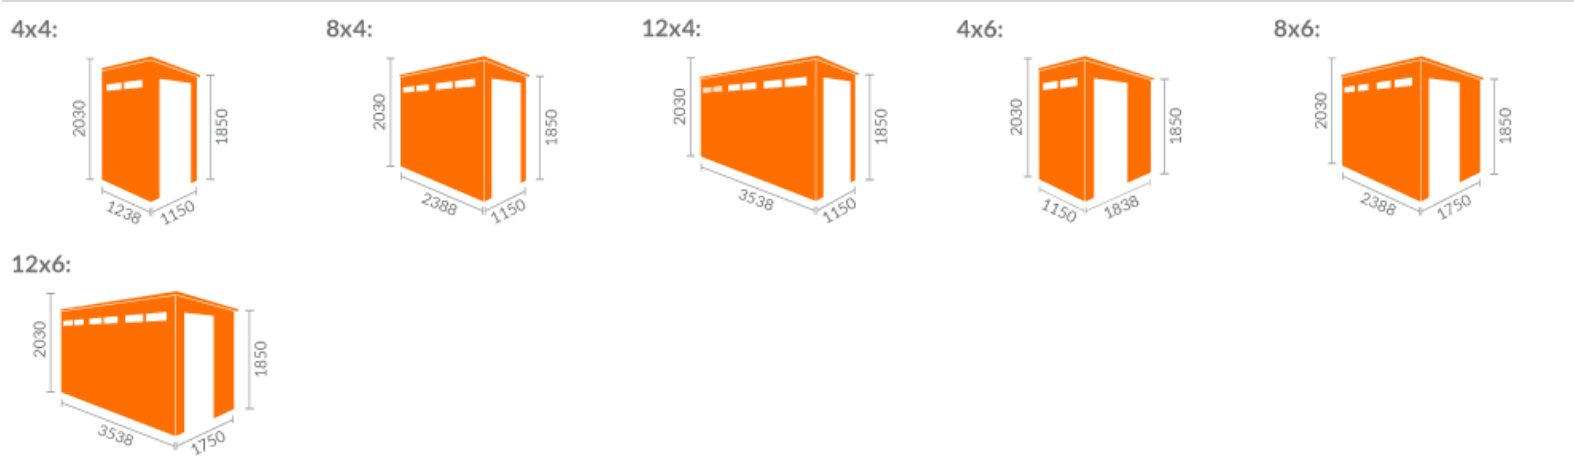

TigerFlex® Shiplap Pent Security Shed - Technical Data Sheet

- Windows and doors can go in any position, on any side
- Security Slit Windows
- Well braced single door can be right or left hand hinged
- **FREE** High Security Locking Protection Bar
- Superior Grade 12mm Finish Shiplap T&G Cladding
- 28x44mm Finish Rounded Four Corner Framing
- 12mm Thick T&G Roof and Floor - **NO** OSB / Solid Sheet Board
- Unique and innovative design

Building Dimension	Length	Width	Base Size	Internal Size	External Ridge	External Eaves	Internal Ridge	Internal Eaves	Ext. Size exc. Roof	Ext. Size inc. Roof	No. of Windows	Weight
4x4 TigerFlex® Shiplap Pent Security Shed	1238mm	1150mm	1238mm x 1150mm	1150mm x 1062mm	2030mm	1850mm	1972mm	1792mm	1262mm x 1174mm	1288mm x 1356mm	2	97kgs
8x4 TigerFlex® Shiplap Pent Security Shed	2388mm	1150mm	2388mm x 1150mm	2300mm x 1062mm	2030mm	1850mm	1972mm	1792mm	2412mm x 1174mm	2438mm x 1356mm	4	145kgs
12x4 TigerFlex® Shiplap Pent Security Shed	3538mm	1150mm	3538mm x 1150mm	3450mm x 1062mm	2030mm	1850mm	1972mm	1792mm	3562mm x 1174mm	3588mm x 1356mm	6	200kgs
4x6 TigerFlex® Shiplap Pent Security Shed	1238mm	1750mm	1238mm x 1750mm	1150mm x 1662mm	2030mm	1850mm	1972mm	1792mm	1262mm x 1774mm	1286mm x 1808mm	2	121kgs
8x6 TigerFlex® Shiplap Pent Security Shed	2388mm	1750mm	2388mm x 1750mm	2300mm x 1662mm	2030mm	1850mm	1972mm	1792mm	2412mm x 1774mm	2348mm x 1808mm	4	182kgs
12x6 TigerFlex® Shiplap Pent Security Shed	3538mm	1750mm	3538mm x 1750mm	3450mm x 1662mm	2030mm	1850mm	1972mm	1792mm	3562mm x 1774mm	3588mm x 1808mm	6	246kgs