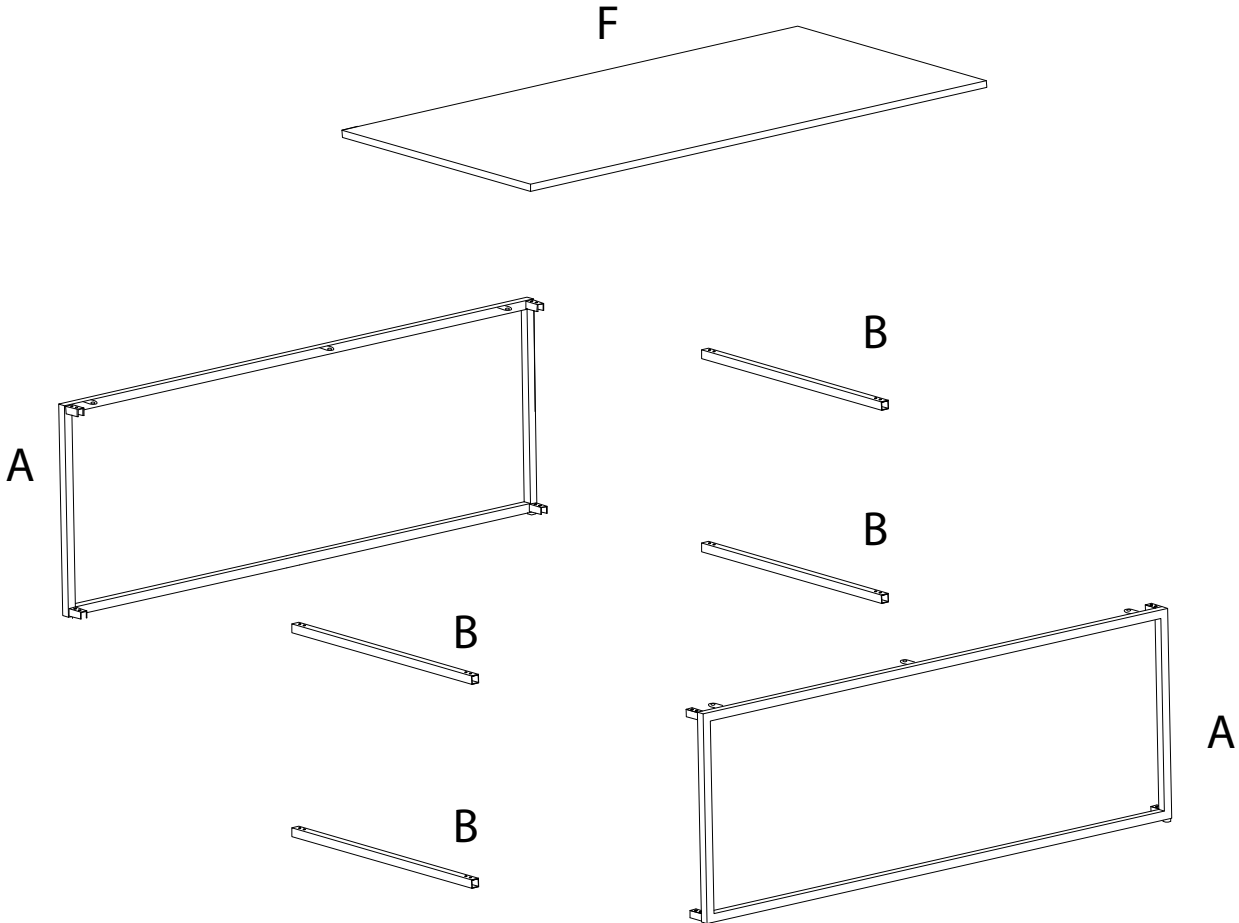

An icon showing an L-shaped metal bracket on the left and a power drill on the right, both enclosed in a rounded rectangular box.	A warning triangle icon with an exclamation mark inside.	A clock face icon with tick marks around the perimeter.
	<p>30'</p>	
An icon showing a rectangular shelf being placed onto a floor surface, with a power drill positioned below it. The entire scene is enclosed in a rounded rectangular box.	A warning triangle icon with an exclamation mark inside.	A simple line-art icon of a person standing.
		<p>1</p>

<p><b>A</b></p>  <p><b>x 2</b></p>	<p><b>B</b></p>  <p><b>x 4</b></p>	<p><b>C</b></p>  <p>M6 x 10</p> <p><b>x 16</b></p>
---	---	---

<p><b>D</b></p>  <p><b>x 1</b></p>	<p><b>E</b></p>  <p><b>x 4</b></p>	<p><b>F</b></p>  <p><b>x 1</b></p>	<p><b>G</b></p>  <p>M3.5 x 16</p> <p><b>x 6</b></p>
---	---	--	--

1

2

3

E

x 4