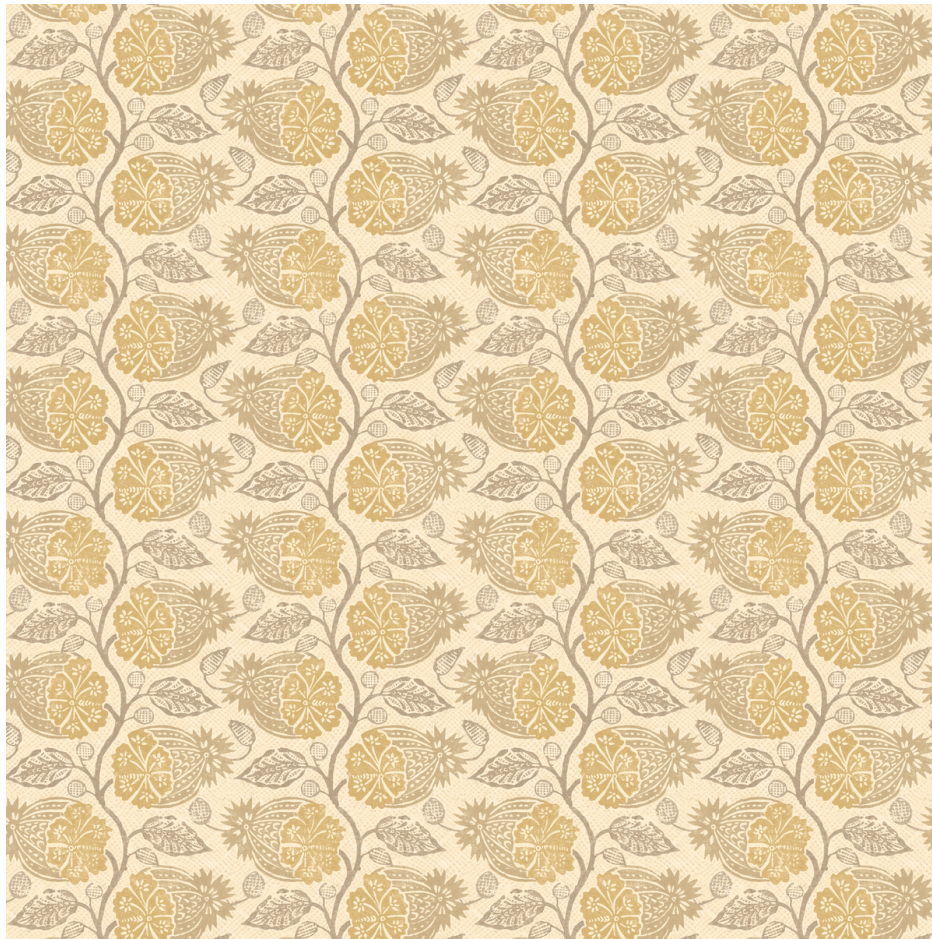

Calcot - Sand
SKU: BW45114.4.0

LEE JOFA

SKU: **BW45114.4.0**

Railroaded: **No**

Composition: **Non Woven - 100%**

Vertical Repeat: **21.5 cm (8.46 in)**

Wallcovering Area: **7.00 Square Meter**

Brand: **G P & J Baker**

Note: **Priced And Sold By The 10 Meter Roll**

Width: **70 cm (27.56 in)**

Repeat UOM: **cm cm (0 in)**