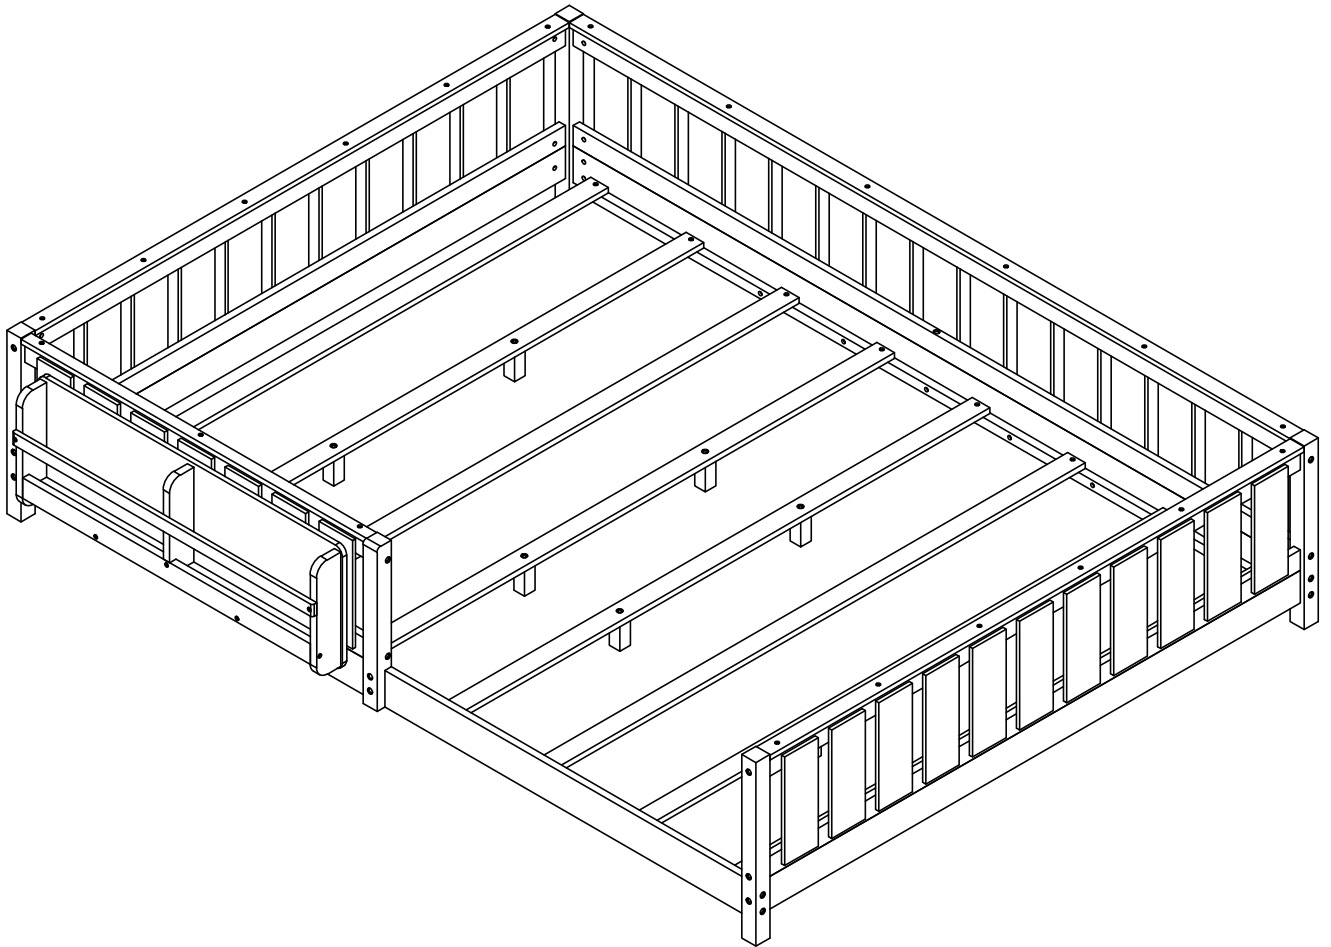

# ASSEMBLY INSTRUCTION

Bed type  
QUEEN Standard

Length  
80"

Width  
60"

Thickness  
6" max

# Part List

1

Leg : 2pcs

2

Leg : 1pc

3

Leg : 1pc

4