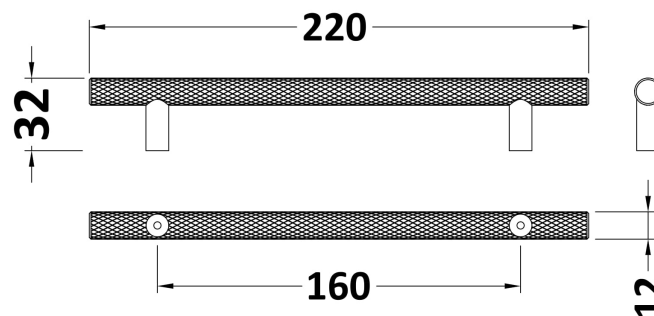

**Sales Code:** H021

**Description:** Knurled Bar Handle 160mm Centres

**Product Dimensions**

Length (mm):	
Width (mm):	16
Height (mm):	155
Depth (mm):	36
Nett Weight (kg):	0.01

**Packaging Dimensions**

Height (mm):	220
Width (mm):	1
Depth (mm):	1
Gross Weight (kg):	0.01

**Packaging Data**

Box Colour:	Polybagged
Box Qty:	1
Label Size:	100 x 50
Label Colour:	White Label
Label Qty:	1

**Outer Box Dimensions (If Applicable)**

Height (mm):	
Width (mm):	
Length (mm):	
Depth (mm):	
Gross Weight (kg):	
Barcode:	5056211899150

**Product Details**

Country of Origin:	China
Fitting Instruction:	No
CE Certification:	N/A
Product Material:	Brass
Heating Element Wattage:	Not Applicable
Colour/Finish:	
Product Diameter:	16 mm
Connection Size:	160mm Centres