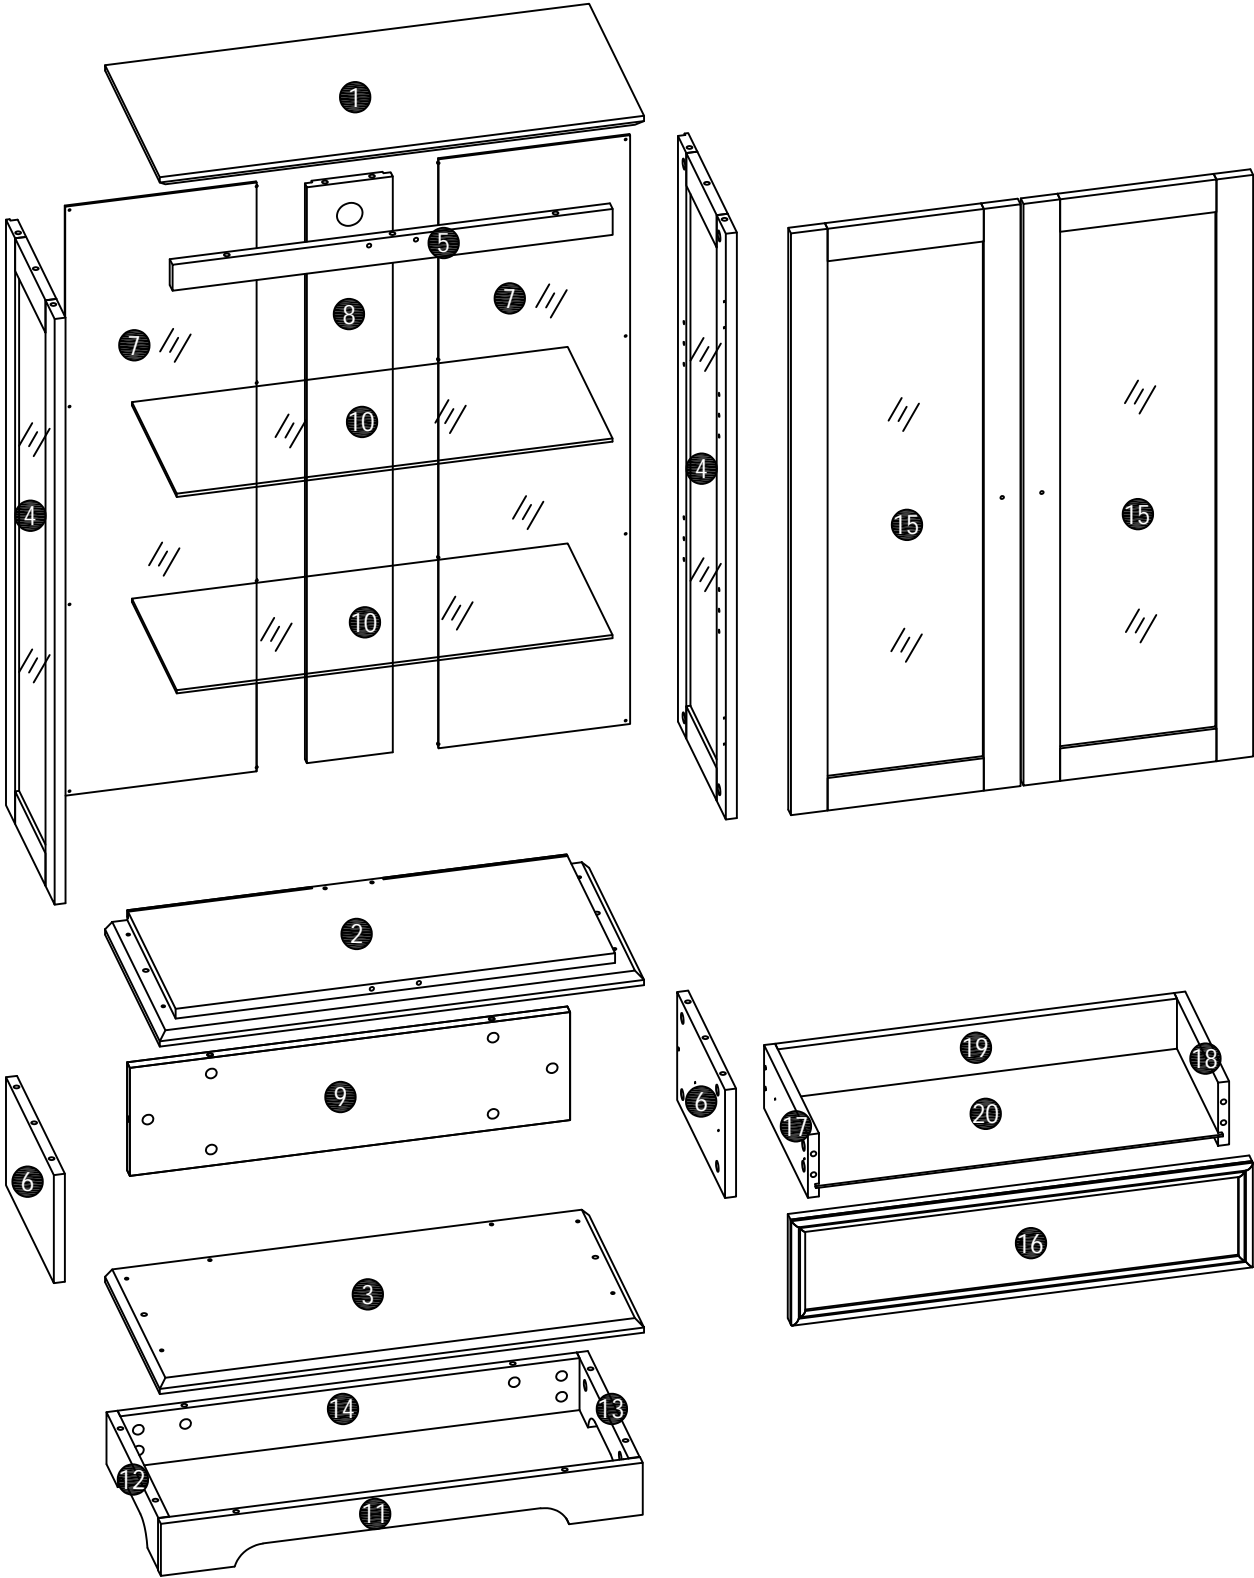

2 Doors&1 Drawer Glass Cabinet

Assembly Instruction

List of Parts

Hardware

A x 49+2

Ø6 x 34mm

B x 49+2

Ø15 x 10mm

C x 8+1

Ø8*30mm

D x 16+1

Ø3*12mm

E x 4

F x 3

G x 3

Ø4*22mm