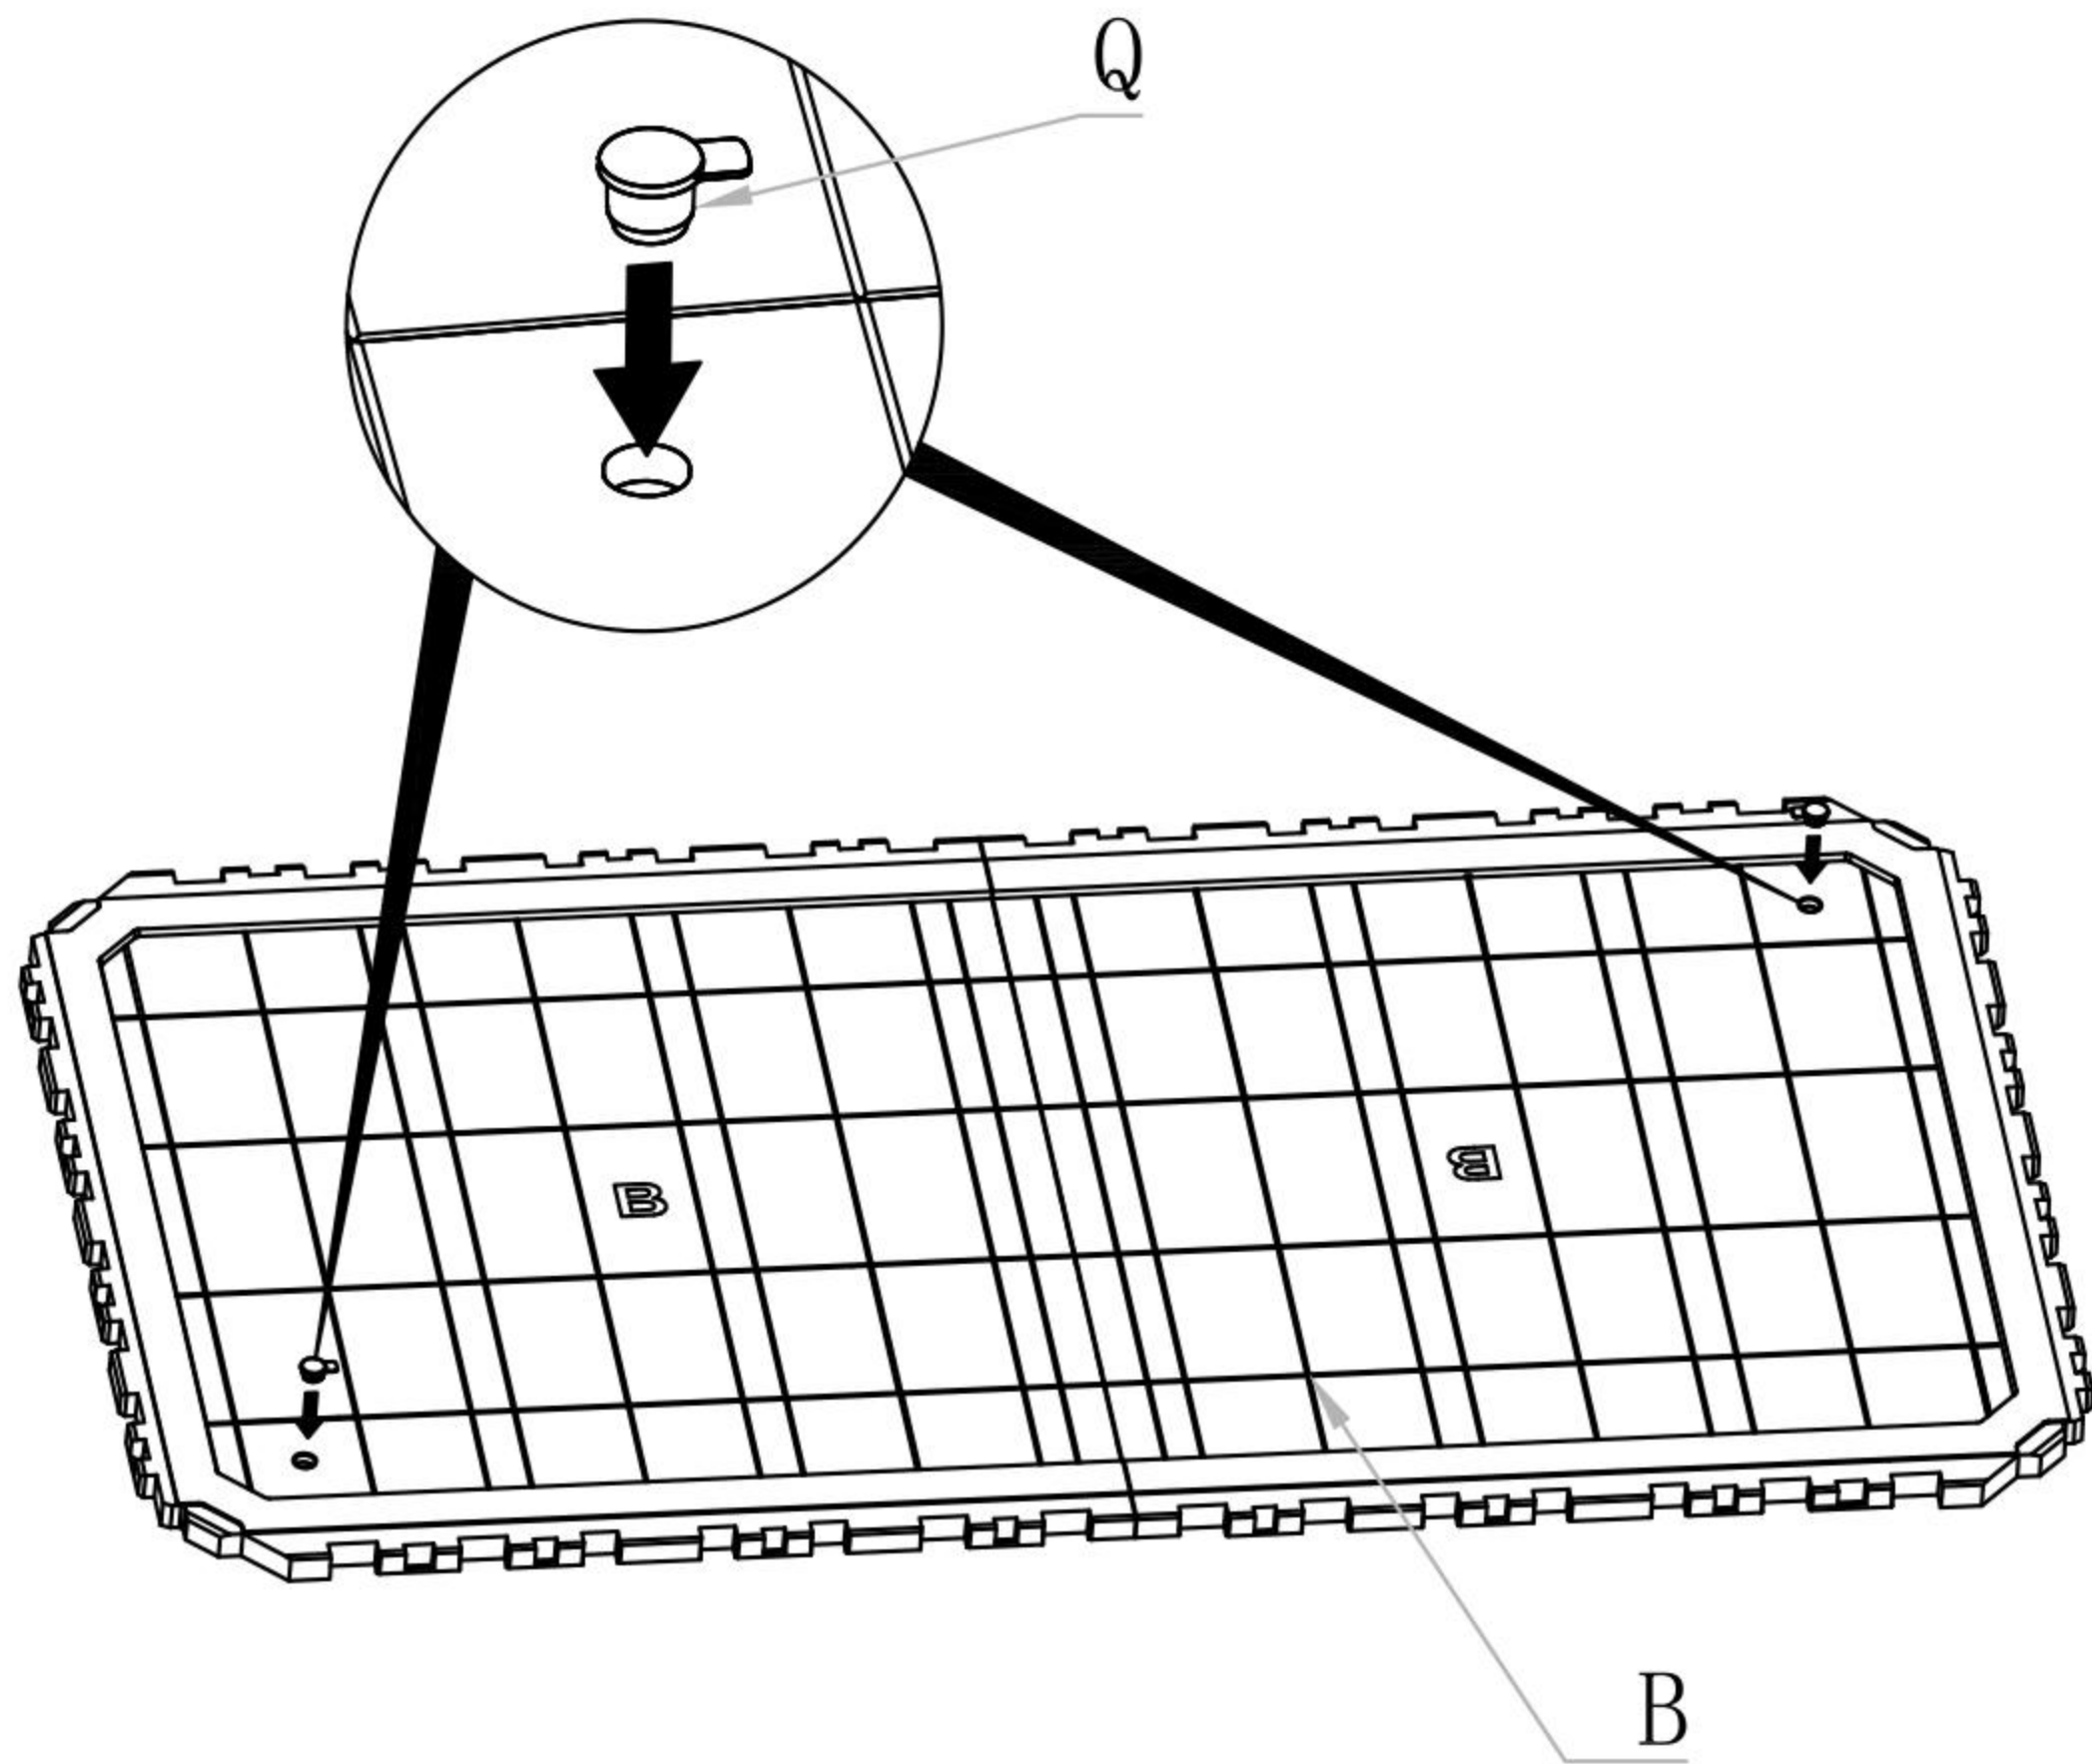

Mars Villa™

870L/230GAL STORAGE BOX

ASSEMBLE INSTRUCTIONS

IMPORTANT

Once installed, the product cannot be detached. Strictly follow each step in the installation manual.

- Gather and organize all required parts prior to assembly. If you have any problems or discover any missing parts, please contact customer service.
- Some parts may contain sharp edges. Wear protective gloves if necessary during assembly.

CARE & SAFETY

- Assemble on a flat, clean and soft surface.
- In case of fire, do not attempt to extinguish any burning polypropylene with water.
- Wear safety-goggles and always follow the manufacturer's instructions when using power tools.
- During installation, please refer to the accessories guide to ensure that they are installed in the correct directions.
- Do not stand on the lid.

1

B (X1)

Q (X2)

2

A (X2)

3

PARTS LIST

A (X2)