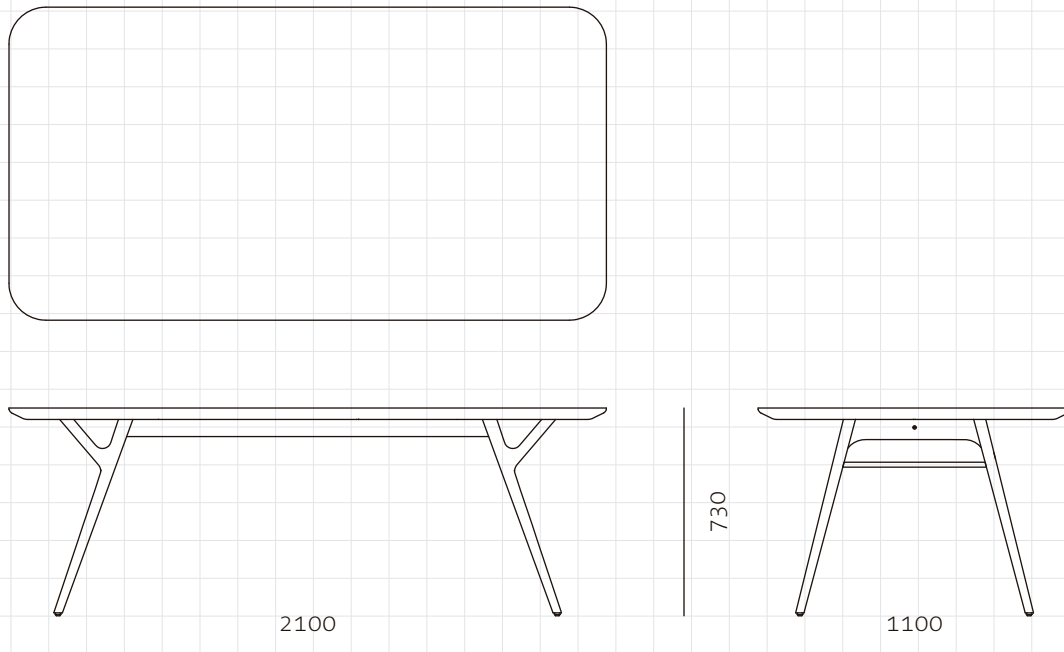

Rén Dining Table W2100

CODE

RN-T411-2100

DIMENSIONS

W2100 x D1100 x H730mm

NET WEIGHT

57.0 kg

ENVIRONMENT

SHIPPING

Package	Knock Down		
Package Qty	2 pcs/box		
Packaging	Measurement (mm)	Volume (cbm)	Gross Weight (kg)
FCL	W2200 x D1200 x H145	0.38	58.89
	W910 x D720 x H785	0.51	12.38
LCL/AIR	W2240 x D1240 x H235	0.65	91.16
	W930 x D740 x H880	0.61	20.37