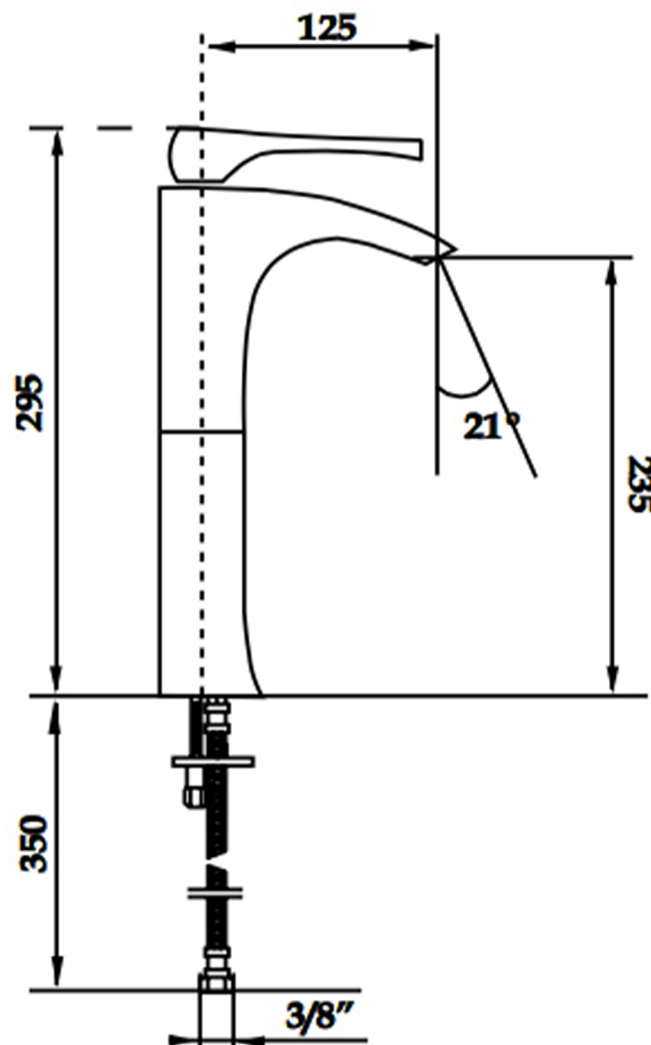

SKIP DIAMOND

Category: Bathroom Faucet

Material: Lead-Free Brass

Dimensions: 6.3" (L) x 1.7" (W) x 11.6" (H)

Description: Luxury bathroom faucet in polished chrome finish.

*Numbers are in millimeter