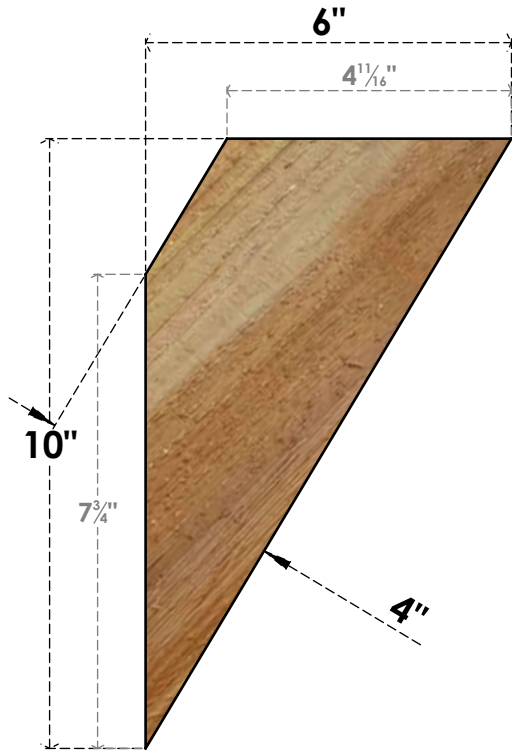

BRC06X06X10TRA00RWR

6"W X 6"D X 10"H TRADITIONAL ROUGH SAWN BRACE, WESTERN RED CEDAR

SIDE

FRONT

EKENA MILLWORK
2300 WEST MAIN ST.
CLARKSVILLE, TX 75426
TOLL FREE: 866-607-0453
WWW.EKENAMILLWORK.COM

NOTES

1. INSTALLATION TO BE COMPLETED IN ACCORDANCE WITH MANUFACTURER'S SPECIFICATIONS.
2. DRAWING MAY NOT BE TO SCALE
3. THIS DRAWING IS INTENDED FOR DESIGN AND PLANNING PURPOSES ONLY.
4. ALL INFORMATION CONTAINED HEREIN WAS CURRENT AT THE TIME OF DEVELOPMENT BUT MUST BE REVIEWED AND APPROVED BY THE PRODUCT MANUFACTURER TO BE CONSIDERED ACCURATE.
5. PRODUCTS ARE NOT KILN DRIED. THIS ITEM IS UNIQUE AND WILL CONTAIN THE NATURAL VARIATIONS THAT THE WOOD SPECIES OFFERS. THIS MAY RESULT IN VARIATIONS UP TO 1/4"