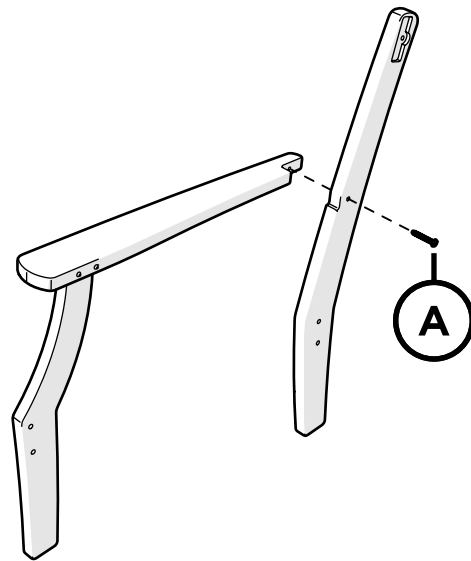

TOOLS

4mm T-handle hex key (included)

PARTS

A x 8

1.75" Screw — H.27X1.75

B x 2

1.5" Bolt — H.25-20X1.5

C x 4

3" Screw — H.27X3

x 4

Hole Plug — HSP.312x.25 (Extra)

Something missing?
Call (833) 665-6300

1

Repeat on opposite side

2

3