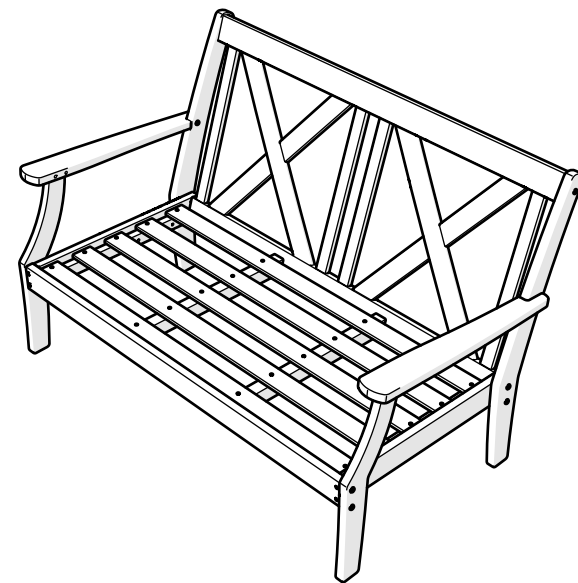

POLYWOOD

Assembly Instructions

4502X Braxton Deep Seating Settee

20-year warranty

View our full warranty:
polywoodoutdoor.com/warranty

Having trouble?

If you have questions or concerns regarding assembly instructions or missing parts, please contact us at hello@polywoodoutdoor.com or (833) 665-6300

Cleaning tips

For a Quick Clean:

Simply wipe down with soap and water.

For a Deep Clean:

Wipe on $\frac{1}{3}$ bleach and $\frac{2}{3}$ water solution with a clean cloth and let it sit on the lumber for a few minutes (this will not affect the color). Then, loosen any dirt and debris that may catch in surface grooves with a soft bristle brush; hose down to rinse.